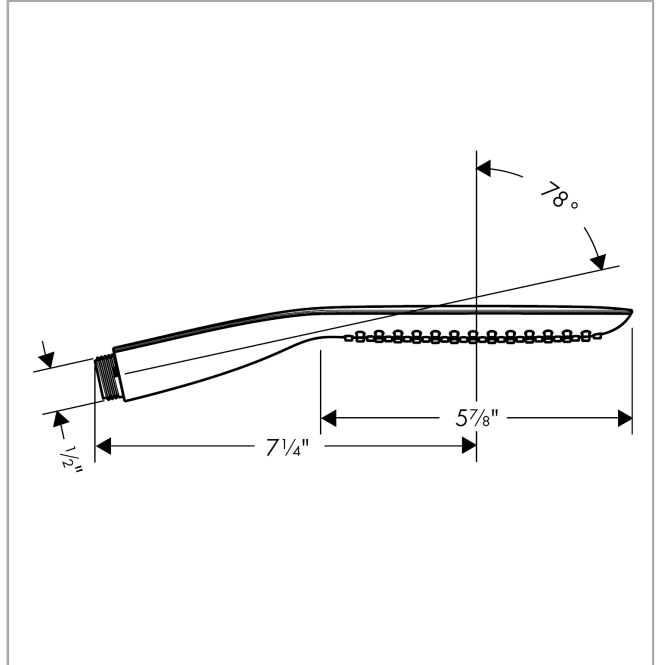

PuraVida
Handshower 120 1-Jet, 2.5 GPM
 Finishes : **chrome** Part no. : **28558001**

Description

Features

- 67 no-clog spray channels
- Spray modes: Rain
- Flow: 2.5 GPM (9.5 L/Min)

Item details

List Price \$ 160.00

Technology

Compliance

Product image

Scale drawing

PuraVida
Handshower 120 1-Jet, 2.5 GPM
Finishes : **chrome** Part no. : **28558001**

Exploded drawing

Year of production: >10/09

PuraVida
Handshower 120 1-Jet, 2.5 GPM
 Finishes : **chrome** Part no. : **28558001**