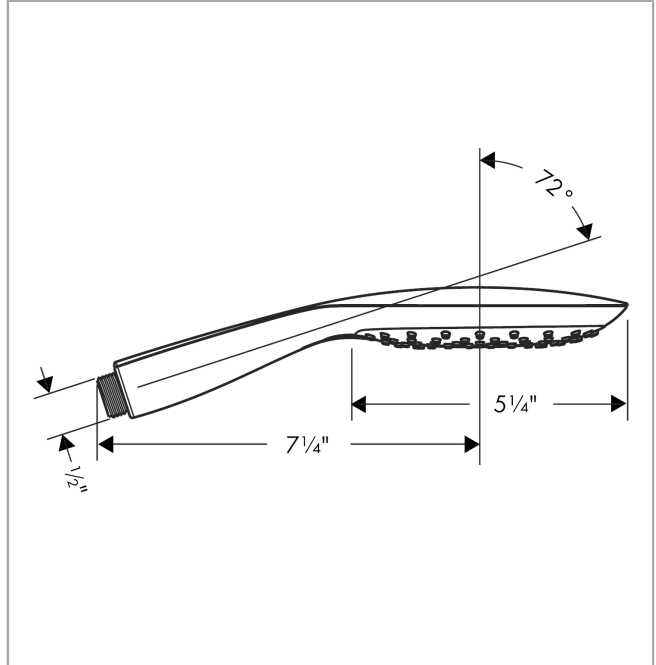

PuraVida
Handshower 150 3-Jet, 2.5 GPM
 Finishes : **white/chrome** Part no. : **28557401**

Description

Features

- Select button for comfortable alternation of spray modes
- 81 no-clog spray channels
- Spray modes: RainAir, Mix, CaresseAir
- Flow: 2.5 GPM (9.5 L/Min)

Item details

List Price \$ 245.00

Technology

Compliance

Product image

Scale drawing

PuraVida
Handshower 150 3-Jet, 2.5 GPM
Finishes : **white/chrome** Part no. : **28557401**

Exploded drawing

Year of production: >10/09

PuraVida
Handshower 150 3-Jet, 2.5 GPM
 Finishes : **white/chrome** Part no. : **28557401**

Spare parts list

Year of production: >**10/09**

Pos.	Description	Part no.	Price	PU
1	filter packing	94246000	-	1
a	flow limiter (9 l/min)	98894000	-	1