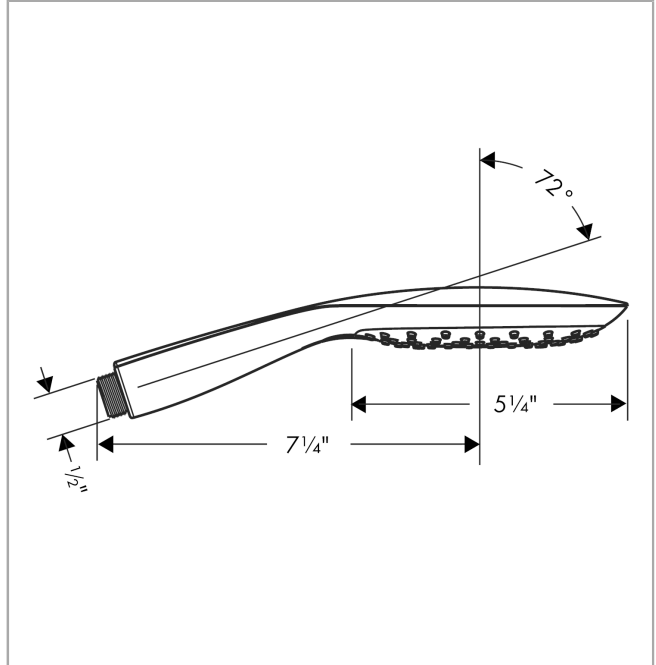

PuraVida
Handshower 150 3-Jet, 2.5 GPM
 Finishes : **chrome** Part no. : **28557001**

Description

Features

- Select button for comfortable alternation of spray modes
- 81 no-clog spray channels
- Spray modes: RainAir, Mix, CaresseAir
- Flow: 2.5 GPM (9.5 L/Min)

Item details

List Price \$ 245.00

Technology

Compliance

Product image

Scale drawing

PuraVida
Handshower 150 3-Jet, 2.5 GPM
Finishes : chrome Part no. : 28557001

Exploded drawing

Year of production: >10/09

PuraVida
Handshower 150 3-Jet, 2.5 GPM
 Finishes : **chrome** Part no. : **28557001**

Spare parts list

Year of production: >**10/09**

Pos.	Description	Part no.	Price	PU
1	filter packing	94246000	-	1
a	flow limiter (9 l/min)	98894000	-	1