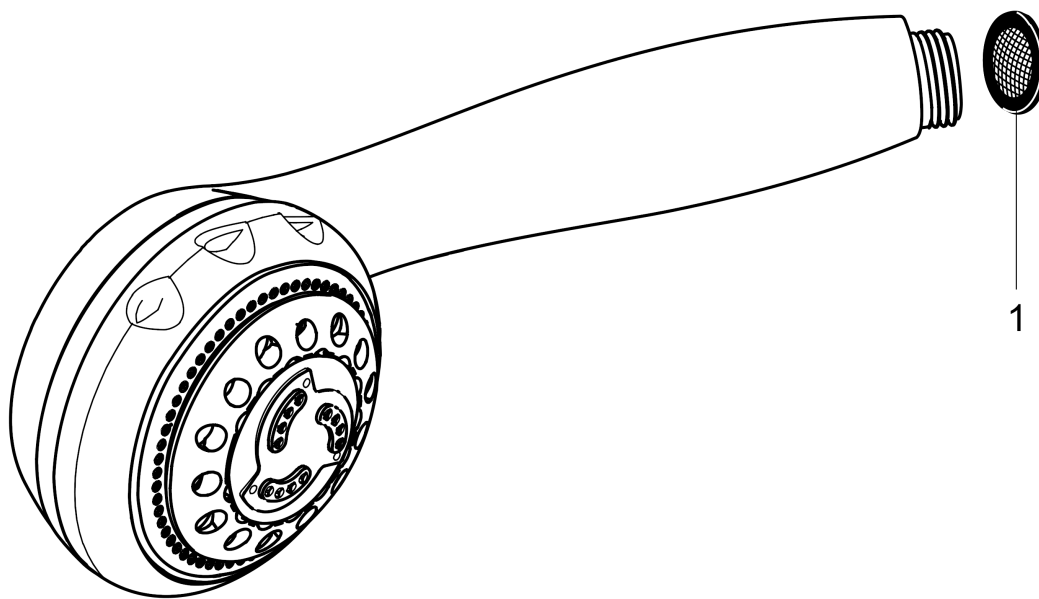

**Clubmaster**  
**Handshower 3-Jet, 2.5 GPM**  
 Finishes : **chrome** Part no. : **28525001**

**Description**

**Features**

- 72 no-clog spray channels
- Spray modes: Full, Soft spray, Pulsating Massage
- Flow: 2.5 GPM (9.5 L/Min)

**Item details**

List Price \$ 236.00

**Technology**

**Compliance**

**Product image**

**Scale drawing**

**Clubmaster**  
**Handshower 3-Jet, 2.5 GPM**  
Finishes : **chrome**    Part no. : **28525001**

Exploded drawing

Year of production: >04/03

**Clubmaster**  
**Handshower 3-Jet, 2.5 GPM**  
 Finishes : **chrome**    Part no. : **28525001**

**Spare parts list**

Year of production: >04/03

Pos.	Description	Part no.	Price	PU
1	filter packing	94246000	-	1