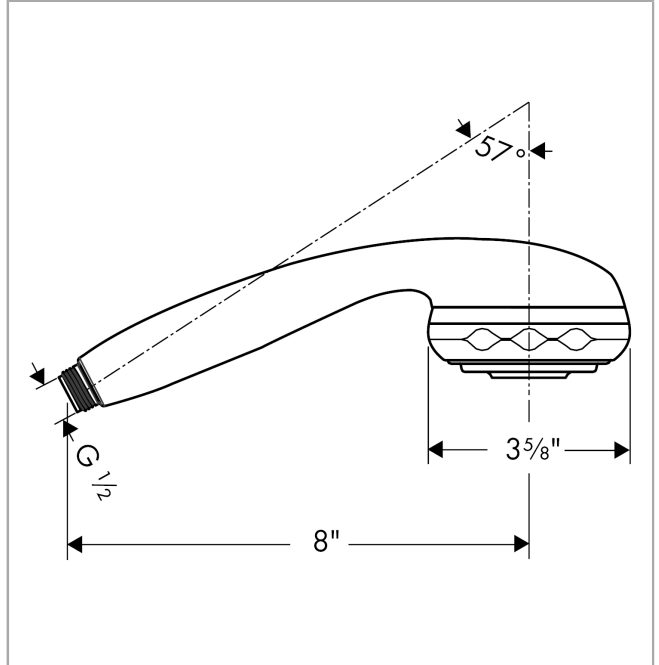

**Clubmaster**  
**Handshower 3-Jet, 2.5 GPM**  
 Finishes : **chrome** Part no. : **28525001**

**Description**

**Features**

- 72 no-clog spray channels
- Spray modes: Full, Soft spray, Pulsating Massage
- Flow: 2.5 GPM (9.5 L/Min)

**Item details**

List Price \$ 236.00

**Technology**

**Compliance**

**Product image**

**Scale drawing**

**Clubmaster**  
**Handshower 3-Jet, 2.5 GPM**  
Finishes : **chrome**    Part no. : **28525001**

Exploded drawing

Year of production: >04/03

**Clubmaster**  
**Handshower 3-Jet, 2.5 GPM**  
 Finishes : **chrome**    Part no. : **28525001**

**Spare parts list**

Year of production: >04/03

Pos.	Description	Part no.	Price	PU
1	filter packing	94246000	-	1