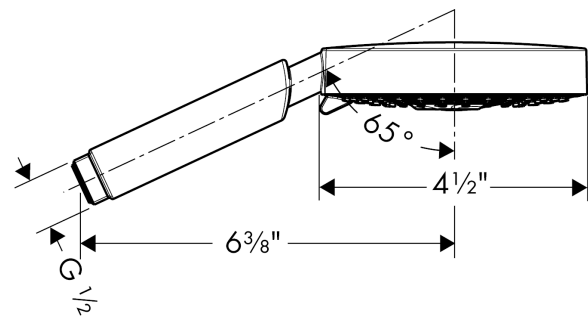

Raindance S
Handshower 120 3-Jet, 2.5 GPM
 Finishes : **chrome** Part no. : **28514001**

Description

Features

- 95 no-clog spray channels
- Spray modes: RainAir, BalanceAir, Whirl
- Flow: 2.5 GPM (9.5 L/Min)

Item details

List Price \$ 226.00

Technology

Design awards

Compliance

Product image

Scale drawing

Raindance S
Handshower 120 3-Jet, 2.5 GPM
Finishes : **chrome** Part no. : **28514001**

Exploded drawing

Year of production: >03/10

Raindance S
Handshower 120 3-Jet, 2.5 GPM
 Finishes : **chrome** Part no. : **28514001**

Spare parts list

Year of production: >**03/10**

Pos.	Description	Part no.	Price	PU
1	filter packing	94246000	-	1