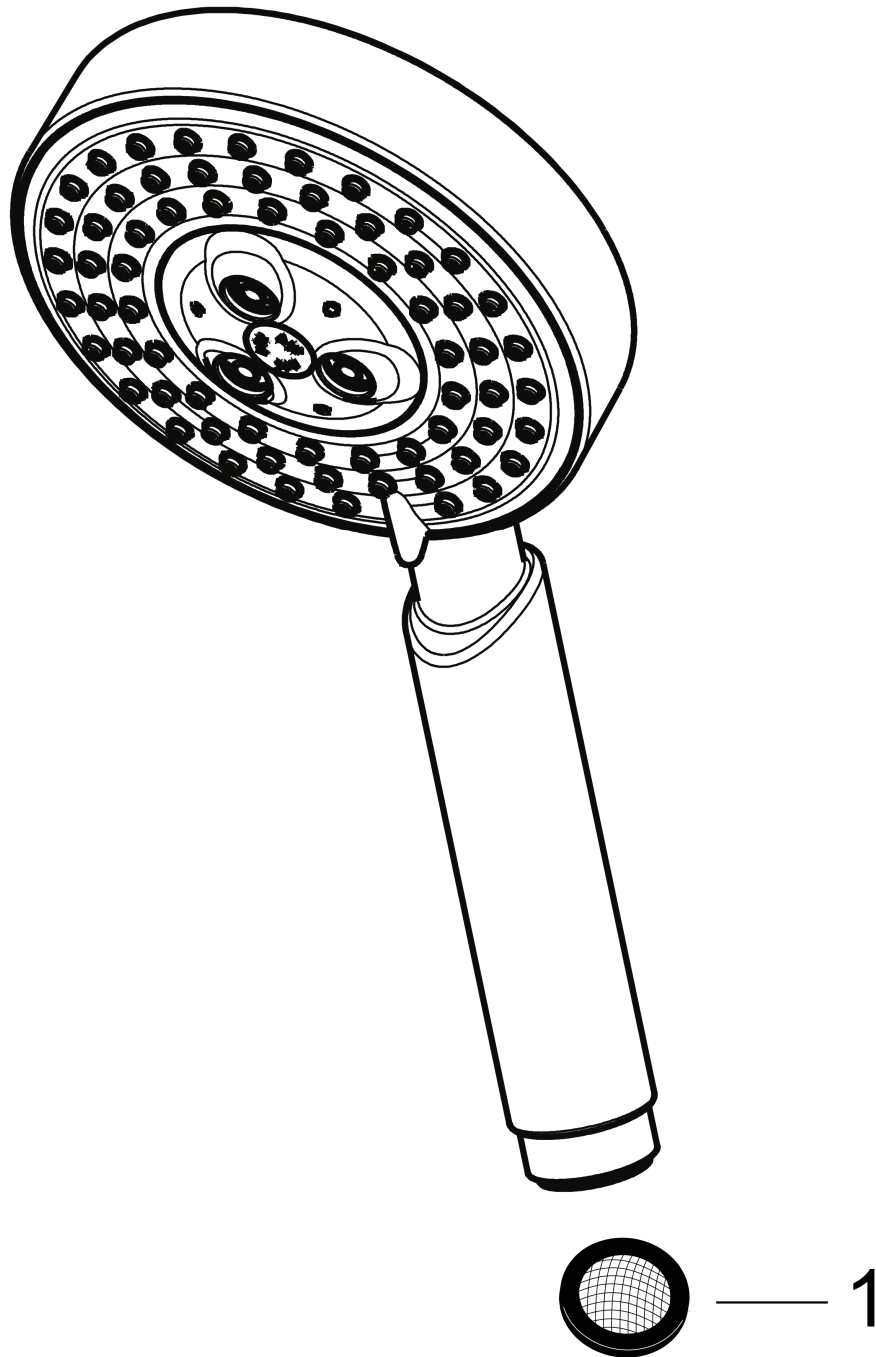

Raindance S
Handshower 120 3-Jet, 2.5 GPM
 Finishes : **chrome** Part no. : **28514001**

Description

Features

- 95 no-clog spray channels
- Spray modes: RainAir, BalanceAir, Whirl
- Flow: 2.5 GPM (9.5 L/Min)

Item details

List Price \$ 226.00

Technology

Design awards

Compliance

Product image

Scale drawing

Raindance S
Handshower 120 3-Jet, 2.5 GPM
Finishes : **chrome** Part no. : **28514001**

Exploded drawing

Year of production: >03/10

Raindance S
Handshower 120 3-Jet, 2.5 GPM
 Finishes : **chrome** Part no. : **28514001**

Spare parts list

Year of production: >**03/10**

Pos.	Description	Part no.	Price	PU
1	filter packing	94246000	-	1