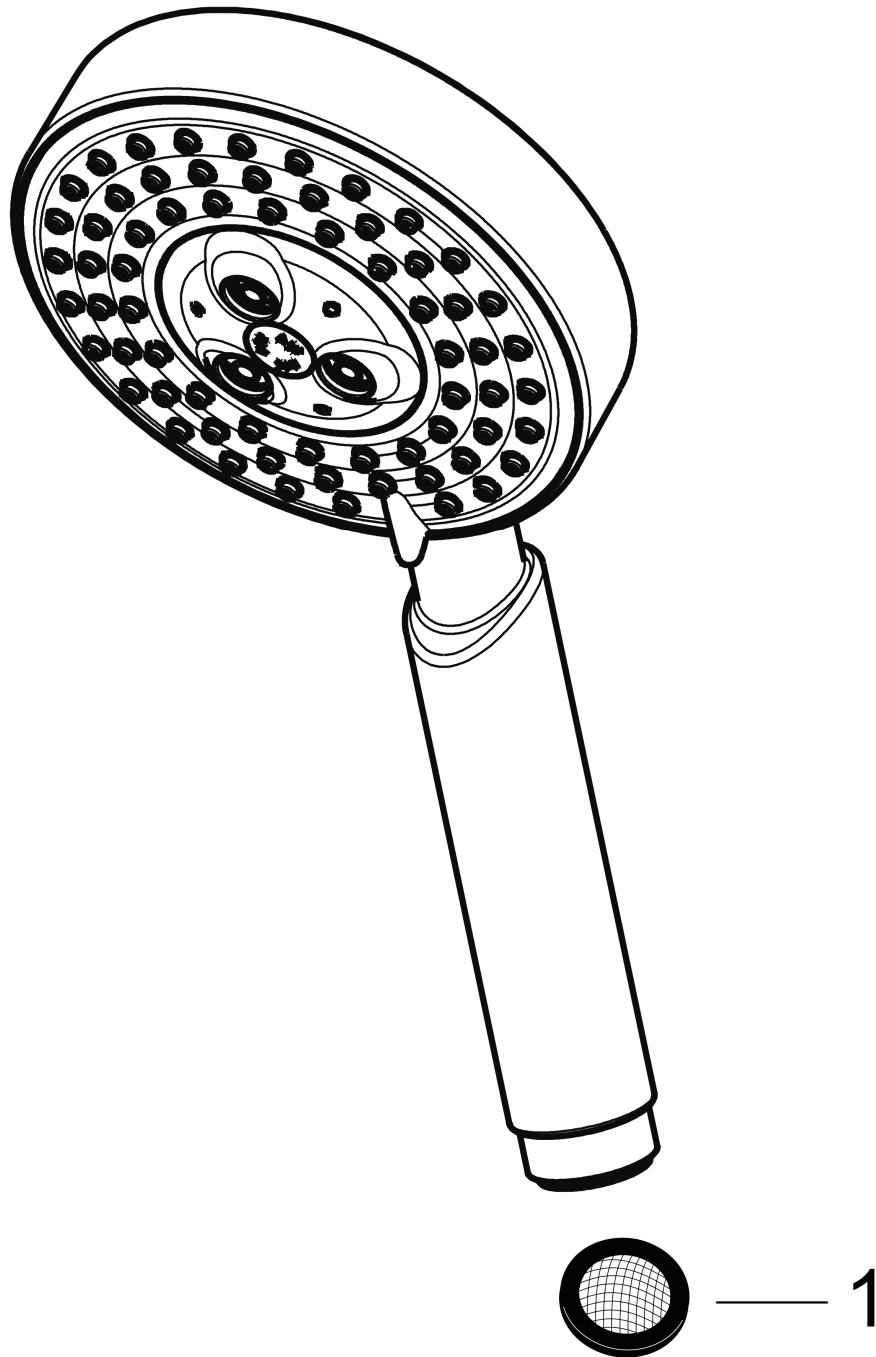

Raindance S

Handshower 100 3-Jet, 2.5 GPM

Finishes : **polished nickel** Part no. : **28504831**

Description

Features

- 65 no-clog spray channels
- Spray modes: RainAir, BalanceAir, Whirl
- Flow: 2.5 GPM (9.5 L/Min)

Raindance S

Handshower 100 3-Jet, 2.5 GPM

Finishes : **polished nickel** Part no. : **28504831**

Exploded drawing

Year of production: **>05/10**

Raindance S

Handshower 100 3-Jet, 2.5 GPM

Finishes : **polished nickel** Part no. : **28504831**