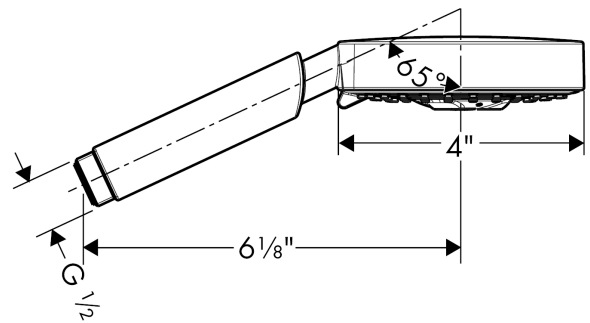

Raindance S

Handshower 100 3-Jet, 2.5 GPM

Finishes : **polished nickel** Part no. : **28504831**

Description

Features

- 65 no-clog spray channels
- Spray modes: RainAir, BalanceAir, Whirl
- Flow: 2.5 GPM (9.5 L/Min)

Item details

List Price \$ 226.00

Technology

Design awards

reddot design award

Compliance

Product image

Scale drawing

Raindance S

Handshower 100 3-Jet, 2.5 GPM

Finishes : **polished nickel** Part no. : **28504831**

Exploded drawing

Year of production: **>05/10**

Raindance S

Handshower 100 3-Jet, 2.5 GPM

Finishes : **polished nickel** Part no. : **28504831**