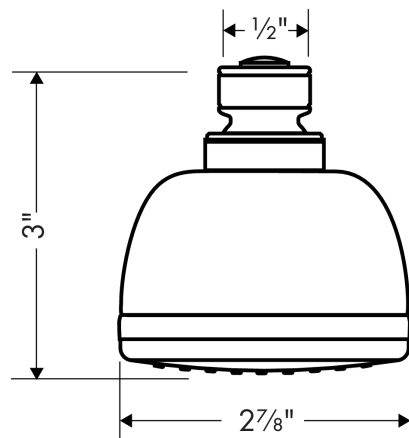

Croma
Showerhead 1-Jet, 2.0 GPM
 Finishes : **chrome** Part no. : **28492001**

Description

Features

- 50 no-clog spray channels
- Spray modes: Full
- Flow: 2.0 GPM (7.6 L/Min)

Item details

List Price \$ 34.00

Technology

Compliance

Product image

Scale drawing

Croma
Showerhead 1-Jet, 2.0 GPM
Finishes : **chrome** Part no. : **28492001**

Exploded drawing

Year of production: >10/12

Croma
Showerhead 1-Jet, 2.0 GPM
 Finishes : **chrome** Part no. : **28492001**