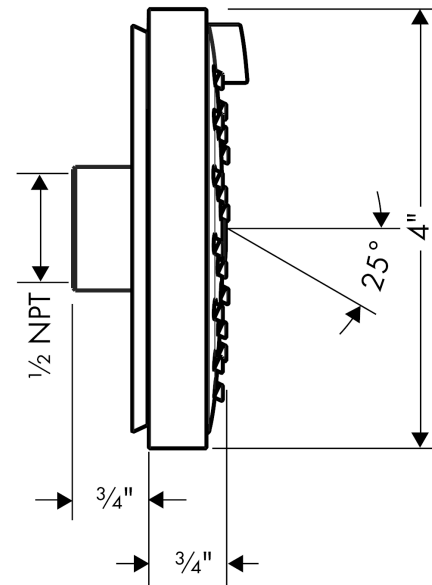

**Raindance S
Bodyspray 100**

Finishes : **chrome** Part no. : **28477001**

Description

Features

- 360° spray adjustable
- Continuous spray mode adjustment
- Flow: 2.5 GPM (9.5 L/Min)
- 1/2" NPT

Item details

List Price \$ 198.00

Technology

Compliance

Product image

Scale drawing

Raindance S
Bodyspray 100

Finishes : **chrome** Part no. : **28477001**

Exploded drawing

Year of production: >02/07

**Raindance S
Bodyspray 100**

Finishes : **chrome** Part no. : **28477001**

Spare parts list

Year of production: >**02/07**

Pos.	Description	Part no.	Price	PU
1	plug with service tool	95484000	-	1