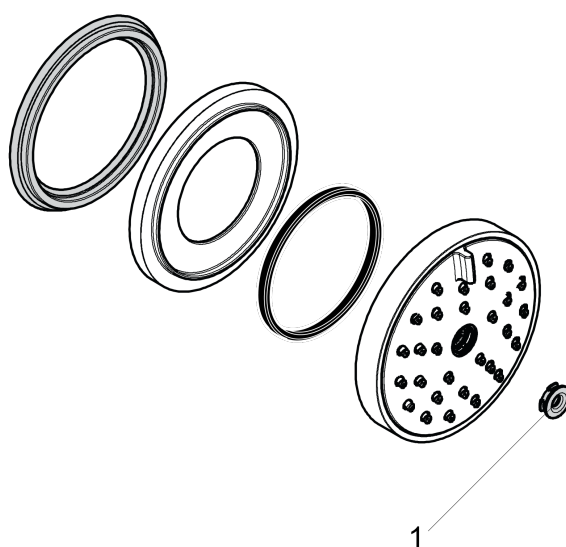

**Raindance S
Bodyspray 100**

Finishes : **chrome** Part no. : **28477001**

Description

Features

- 360° spray adjustable
- Continuous spray mode adjustment
- Flow: 2.5 GPM (9.5 L/Min)
- 1/2" NPT

Item details

List Price \$ 198.00

Technology

Compliance

Product image

Scale drawing

Raindance S
Bodyspray 100

Finishes : **chrome** Part no. : **28477001**

Exploded drawing

Year of production: >02/07

**Raindance S
Bodyspray 100**

Finishes : **chrome** Part no. : **28477001**

Spare parts list

Year of production: >**02/07**

Pos.	Description	Part no.	Price	PU
1	plug with service tool	95484000	-	1