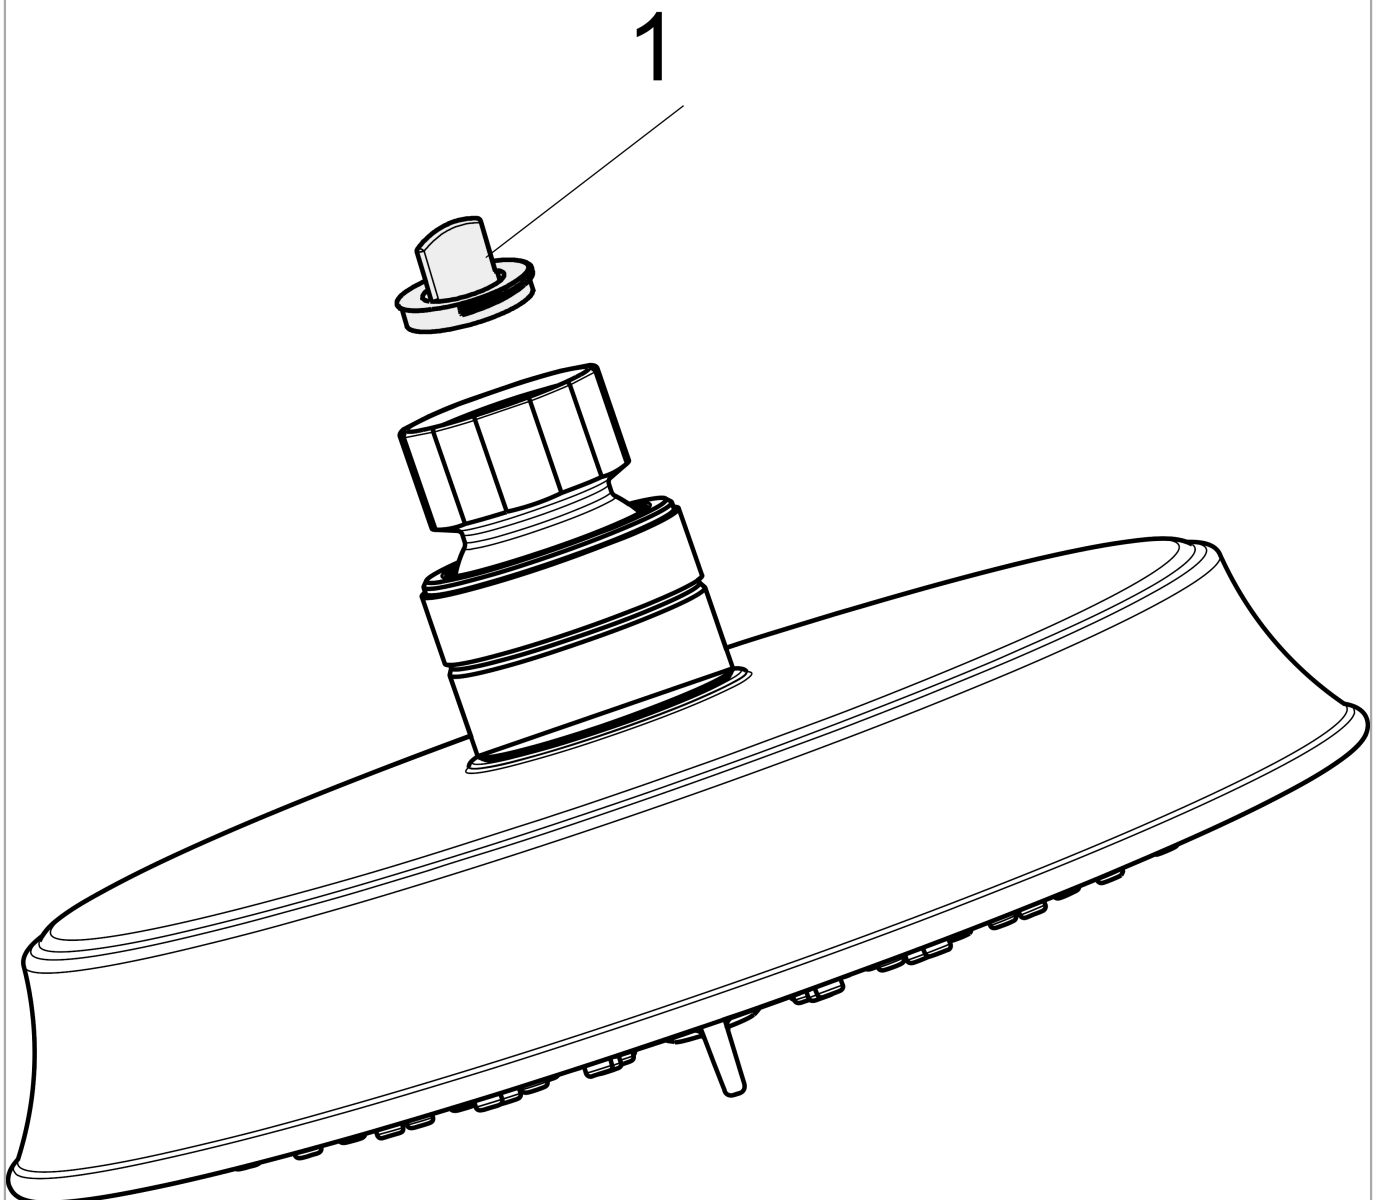

**Raindance Classic**  
**Showerhead 150 3-Jet, 2.5 GPM**  
 Finishes : **chrome**    Part no. : **28471001**

**Description**

**Features**

- 86 no-clog spray channels
- Spray modes: RainAir, BalanceAir, Whirl
- Flow: 2.5 GPM (9.5 L/Min)
- adjustment with shift on overhead shower
- Fully-finished matching spray face

**Item details**

List Price \$ 289.00

**Technology**

**Compliance**

**Product image**

**Scale drawing**

**Raindance Classic**  
**Showerhead 150 3-Jet, 2.5 GPM**  
Finishes : **chrome**    Part no. : **28471001**

Exploded drawing

Year of production: >06/12

**Raindance Classic**  
**Showerhead 150 3-Jet, 2.5 GPM**  
 Finishes : **chrome**    Part no. : **28471001**

**Spare parts list**

Year of production: >06/12

Pos.	Description	Part no.	Price	PU
1	filter packing	88649000	-	1