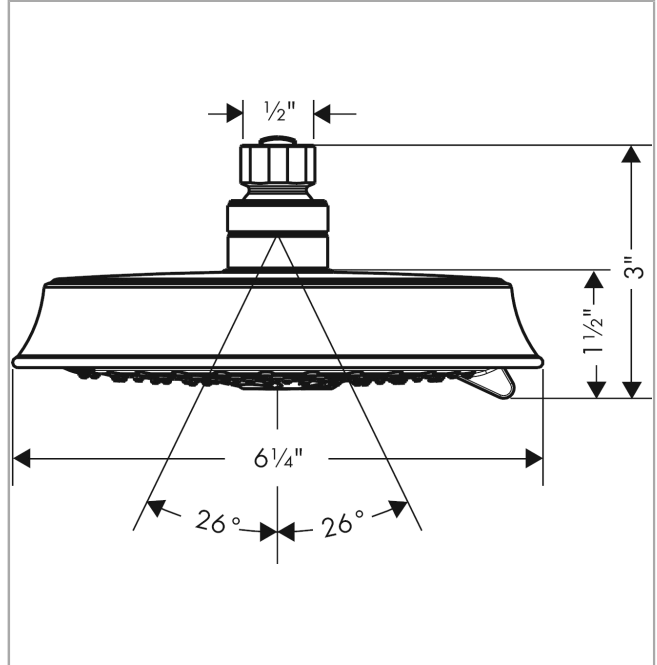

**Raindance Classic**  
**Showerhead 150 3-Jet, 2.5 GPM**  
 Finishes : **chrome**    Part no. : **28471001**

**Description**

**Features**

- 86 no-clog spray channels
- Spray modes: RainAir, BalanceAir, Whirl
- Flow: 2.5 GPM (9.5 L/Min)
- adjustment with shift on overhead shower
- Fully-finished matching spray face

**Item details**

List Price \$ 289.00

**Technology**

**Compliance**

**Product image**

**Scale drawing**

**Raindance Classic**  
**Showerhead 150 3-Jet, 2.5 GPM**  
Finishes : **chrome**    Part no. : **28471001**

Exploded drawing

Year of production: >06/12

**Raindance Classic**  
**Showerhead 150 3-Jet, 2.5 GPM**  
 Finishes : **chrome**    Part no. : **28471001**

**Spare parts list**

Year of production: >06/12

Pos.	Description	Part no.	Price	PU
1	filter packing	88649000	-	1