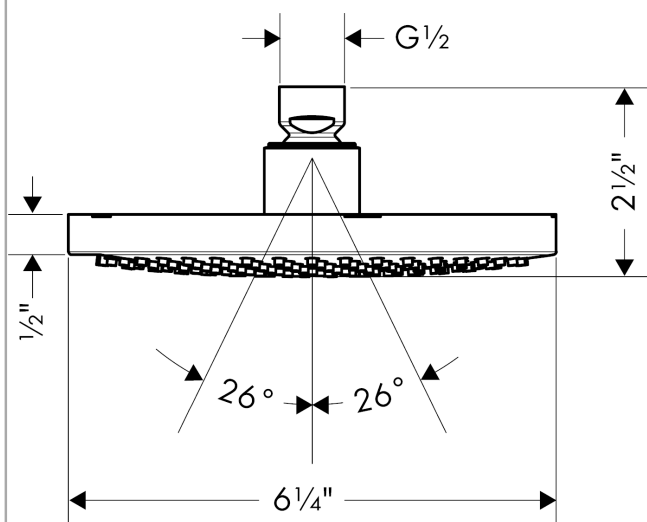

Croma
Showerhead 160 1-Jet, 2.0 GPM
 Finishes : **brushed nickel** Part no. : **28450821**

Description

Features

- 178 no-clog spray channels
- Spray modes: Full
- Flow: 2.0 GPM (7.6 L/Min)
- Fully-finished matching spray face

Item details

List Price \$ 344.00

Technology

Compliance

Product image

Scale drawing

Croma
Showerhead 160 1-Jet, 2.0 GPM
 Finishes : **brushed nickel** Part no. : **28450821**

Exploded drawing

Year of production: >01/14

Croma
Showerhead 160 1-Jet, 2.0 GPM
 Finishes : **brushed nickel** Part no. : **28450821**

Spare parts list

Year of production: >01/14

Pos.	Description	Part no.	Price	PU
1	filter packing	88649000	-	1