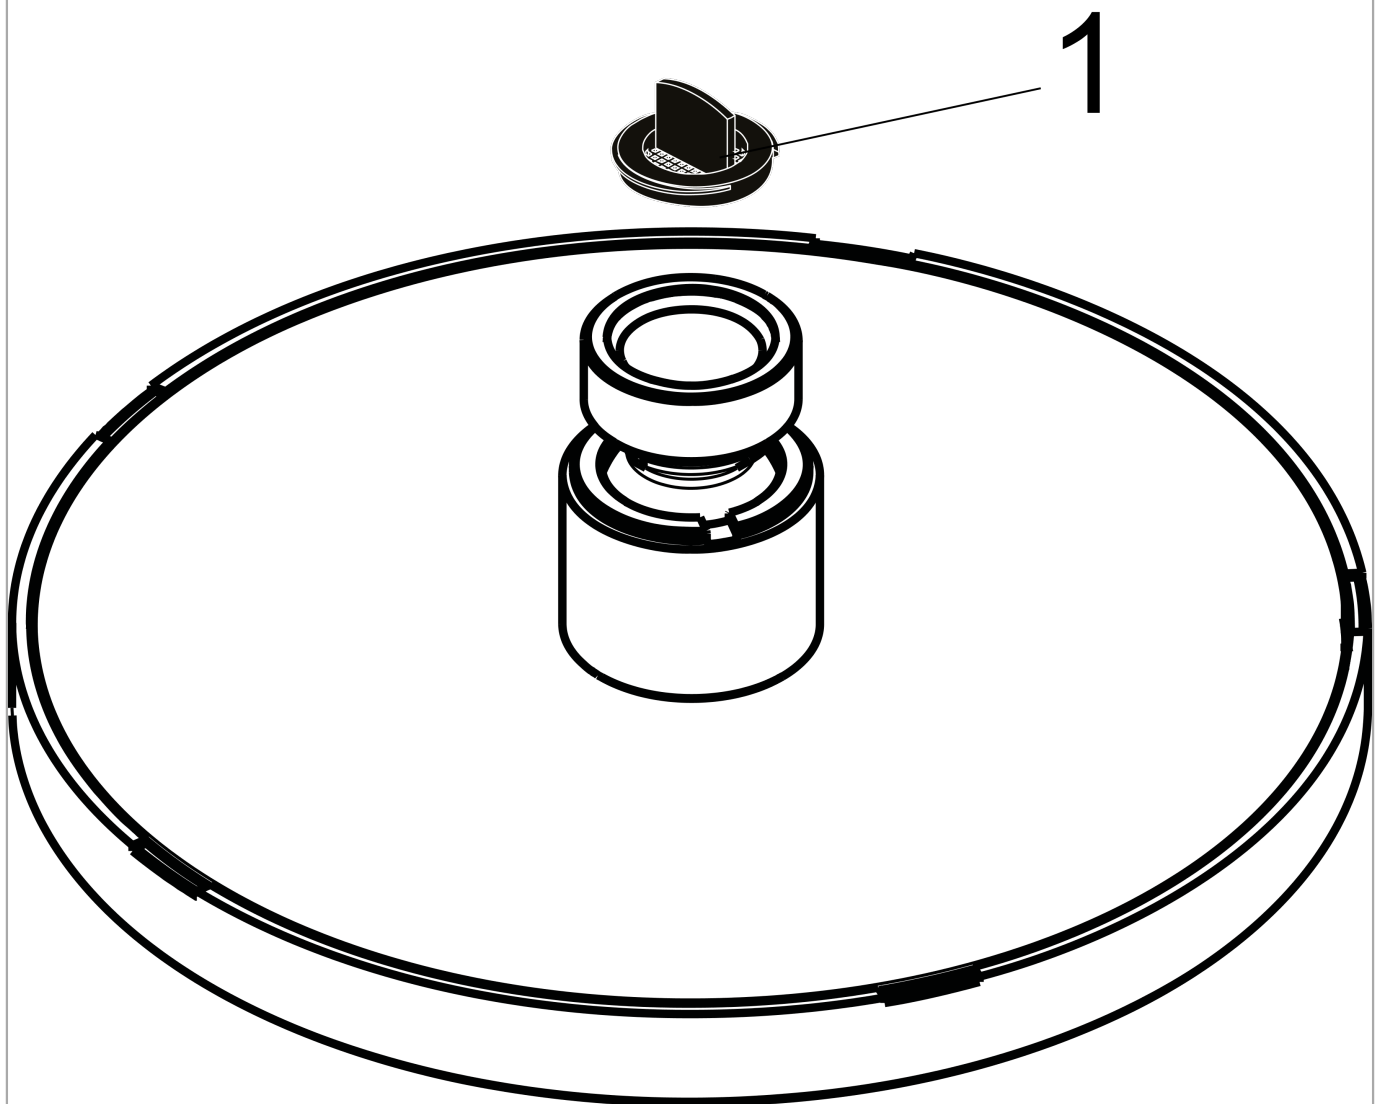

Croma
Showerhead 160 1-Jet, 2.0 GPM
 Finishes : **brushed nickel** Part no. : **28450821**

Description

Features

- 178 no-clog spray channels
- Spray modes: Full
- Flow: 2.0 GPM (7.6 L/Min)
- Fully-finished matching spray face

Item details

List Price \$ 344.00

Technology

Compliance

Product image

Scale drawing

Croma
Showerhead 160 1-Jet, 2.0 GPM
 Finishes : **brushed nickel** Part no. : **28450821**

Exploded drawing

Year of production: >01/14

Croma
Showerhead 160 1-Jet, 2.0 GPM
 Finishes : **brushed nickel** Part no. : **28450821**

Spare parts list

Year of production: >01/14

Pos.	Description	Part no.	Price	PU
1	filter packing	88649000	-	1