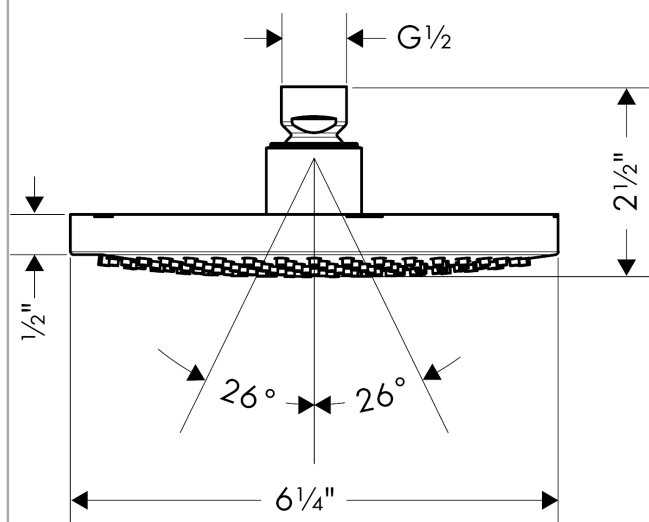

**Croma**  
**Showerhead 160 1-Jet, 2.0 GPM**  
 Finishes : **chrome** Part no. : **28450001**

**Description**

**Features**

- 178 no-clog spray channels
- Spray modes: Full
- Flow: 2.0 GPM (7.6 L/Min)
- Fully-finished matching spray face

**Item details**

List Price \$ 269.00

**Technology**

**Compliance**

**Product image**

**Scale drawing**

**Croma**  
**Showerhead 160 1-Jet, 2.0 GPM**  
Finishes : **chrome**    Part no. : **28450001**

Exploded drawing

Year of production: >01/14

**Croma**  
**Showerhead 160 1-Jet, 2.0 GPM**  
 Finishes : **chrome**    Part no. : **28450001**

**Spare parts list**

Year of production: >01/14

<b>Pos.</b>	<b>Description</b>	<b>Part no.</b>	<b>Price</b>	<b>PU</b>
1	filter packing	88649000	-	1