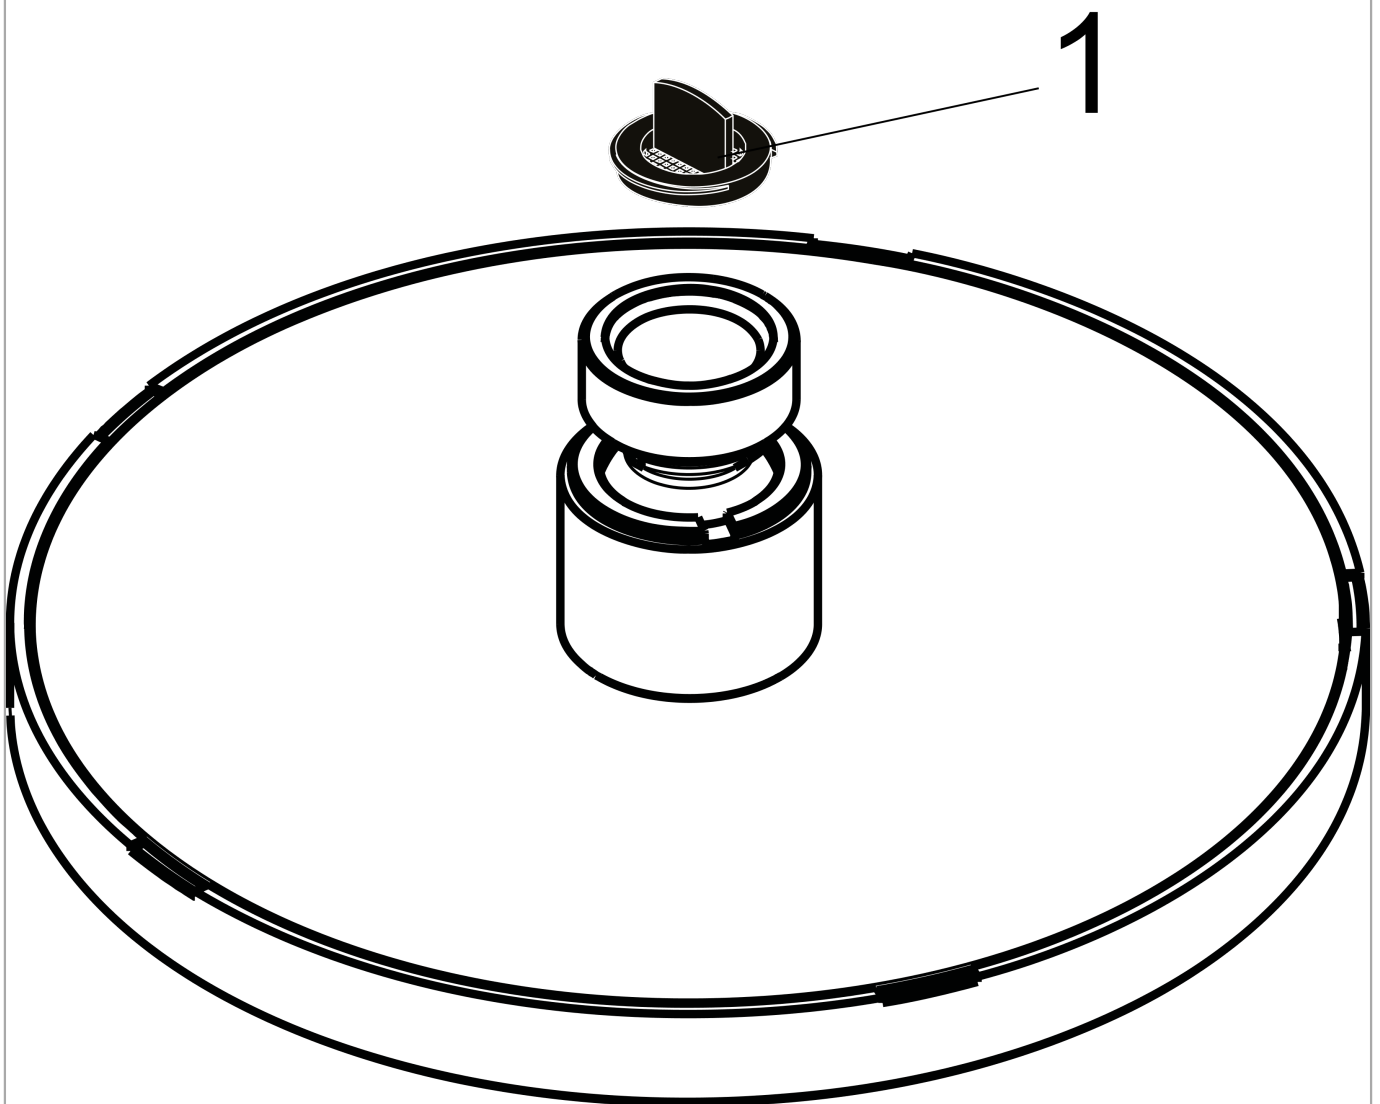

**Croma**  
**Showerhead 160 1-Jet, 2.0 GPM**  
 Finishes : **chrome** Part no. : **28450001**

**Description**

**Features**

- 178 no-clog spray channels
- Spray modes: Full
- Flow: 2.0 GPM (7.6 L/Min)
- Fully-finished matching spray face

**Item details**

List Price \$ 269.00

**Technology**

**Compliance**

**Product image**

**Scale drawing**

**Croma**  
**Showerhead 160 1-Jet, 2.0 GPM**  
Finishes : **chrome**    Part no. : **28450001**

Exploded drawing

Year of production: >01/14

**Croma**  
**Showerhead 160 1-Jet, 2.0 GPM**  
 Finishes : **chrome**    Part no. : **28450001**

**Spare parts list**

Year of production: >01/14

<b>Pos.</b>	<b>Description</b>	<b>Part no.</b>	<b>Price</b>	<b>PU</b>
1	filter packing	88649000	-	1