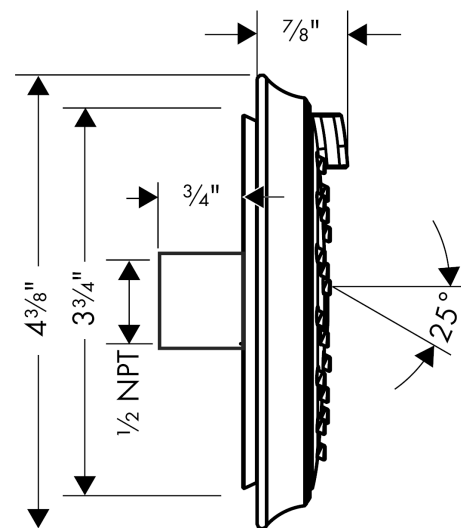

**Raindance Classic
Bodyspray 100**

Finishes : **polished nickel** Part no. : **28445831**

Description

Features

- 360° spray adjustable
- Continuous spray mode adjustment
- Flow: 2.5 GPM (9.5 L/Min)
- 1/2" NPT

Item details

List Price \$ 229.00

Technology

Compliance

Product image

Scale drawing

**Raindance Classic
Bodyspray 100**

Finishes : **polished nickel** Part no. : **28445831**

Exploded drawing

Year of production: >04/09

**Raindance Classic
Bodyspray 100**

Finishes : **polished nickel** Part no. : **28445831**

Spare parts list

Year of production: >**04/09**

Pos.	Description	Part no.	Price	PU
1	plug with service tool	95484000	-	1
2	deco-ring	95445830	-	1
3	filter packing	94246000	-	1