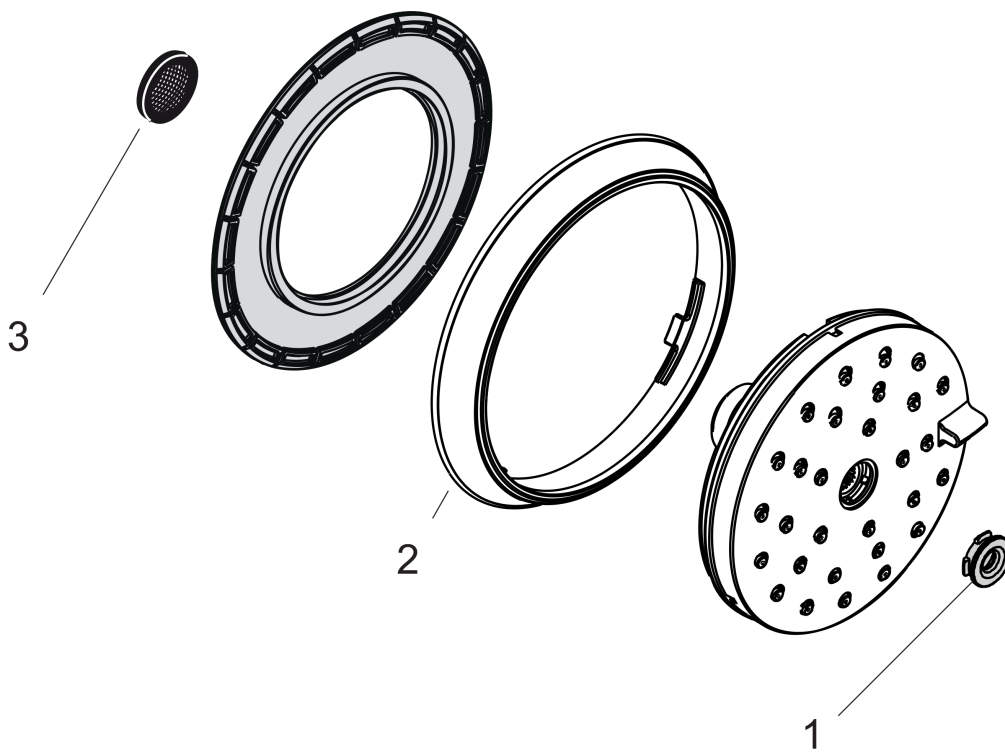

**Raindance Classic
Bodyspray 100**

Finishes : **polished nickel** Part no. : **28445831**

Description

Features

- 360° spray adjustable
- Continuous spray mode adjustment
- Flow: 2.5 GPM (9.5 L/Min)
- 1/2" NPT

Item details

List Price \$ 229.00

Technology

Compliance

Product image

Scale drawing

**Raindance Classic
Bodyspray 100**

Finishes : **polished nickel** Part no. : **28445831**

Exploded drawing

Year of production: >04/09

**Raindance Classic
Bodyspray 100**

Finishes : **polished nickel** Part no. : **28445831**

Spare parts list

Year of production: >**04/09**

Pos.	Description	Part no.	Price	PU
1	plug with service tool	95484000	-	1
2	deco-ring	95445830	-	1
3	filter packing	94246000	-	1