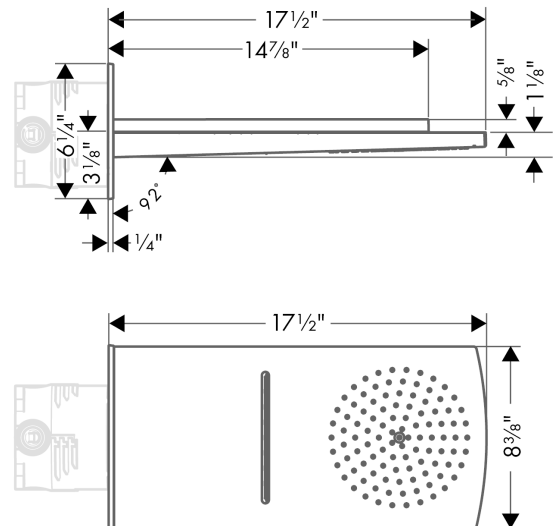

**Raindance Rainfall**  
**Showerhead 180 2-Jet Trim, 2.5 GPM**  
 Finishes : **chrome** Part no. : **28433001**

**Description**

**Features**

- consists of: Showerhead, basic set
- 105 no-clog spray channels
- Spray modes: RainAir, Rainflow Waterfall
- Flow: 2.5 GPM (9.5 L/Min)
- Requires 2 supply lines
- Fully-finished matching spray face

**Item details**

List Price \$ 1,819.00

**Technology**

**Compliance**

**Product image**

**Scale drawing**

**Raindance Rainfall**  
**Showerhead 180 2-Jet Trim, 2.5 GPM**  
 Finishes : **chrome** Part no. : **28433001**

Exploded drawing

Year of production: >01/12

**Raindance Rainfall**  
**Showerhead 180 2-Jet Trim, 2.5 GPM**  
 Finishes : **chrome**    Part no. : **28433001**

## Spare parts list

Year of production: >01/12

Pos.	Description	Part no.	Price	PU
1	O-ring 16x2	98133000	-	1
2	flow limiter (9 l/min)	98894000	-	1
3	O-ring 18x2	98181000	-	1
4	O-ring 12x2	98214000	-	1
5	set of screws	96525000	-	1
6	air jet	95794000	-	1
7	base body	15936181	-	1
8	compensation set 1°	95521000	-	1
9	extension 25 mm	13595000	-	1
10	escutcheon	93246000	-	1