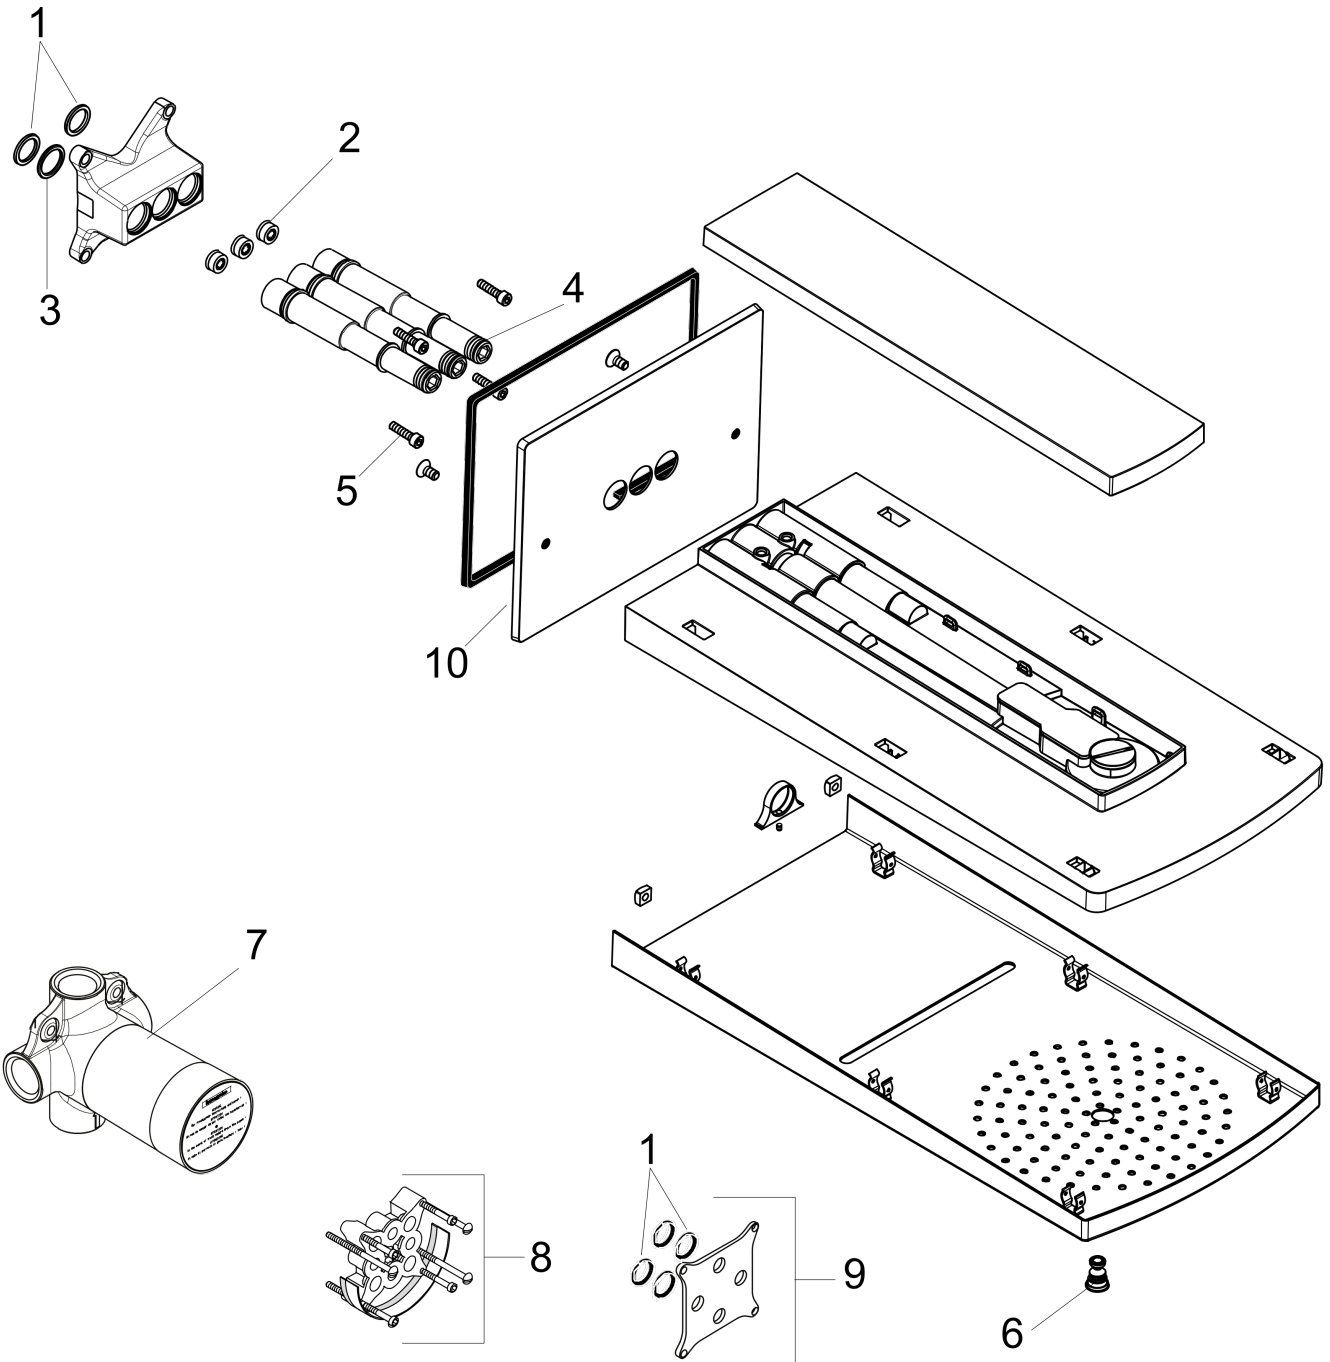

**Raindance Rainfall**  
**Showerhead 180 2-Jet Trim, 2.5 GPM**  
 Finishes : **chrome** Part no. : **28433001**

**Description**

**Features**

- consists of: Showerhead, basic set
- 105 no-clog spray channels
- Spray modes: RainAir, Rainflow Waterfall
- Flow: 2.5 GPM (9.5 L/Min)
- Requires 2 supply lines
- Fully-finished matching spray face

**Item details**

List Price \$ 1,819.00

**Technology**

**Compliance**

**Product image**

**Scale drawing**

**Raindance Rainfall**  
**Showerhead 180 2-Jet Trim, 2.5 GPM**  
 Finishes : **chrome** Part no. : **28433001**

Exploded drawing

Year of production: >01/12

**Raindance Rainfall**  
**Showerhead 180 2-Jet Trim, 2.5 GPM**  
 Finishes : **chrome**    Part no. : **28433001**

## Spare parts list

Year of production: >01/12

Pos.	Description	Part no.	Price	PU
1	O-ring 16x2	98133000	-	1
2	flow limiter (9 l/min)	98894000	-	1
3	O-ring 18x2	98181000	-	1
4	O-ring 12x2	98214000	-	1
5	set of screws	96525000	-	1
6	air jet	95794000	-	1
7	base body	15936181	-	1
8	compensation set 1°	95521000	-	1
9	extension 25 mm	13595000	-	1
10	escutcheon	93246000	-	1