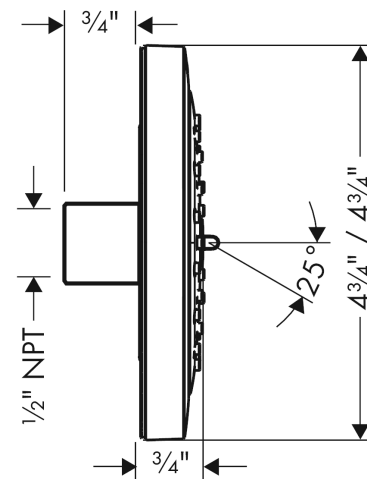

**PuraVida
Bodyspray 100**

Finishes : **chrome** Part no. : **28430001**

Description

Features

- 360° spray adjustable
- Continuous spray mode adjustment
- Flow: 2.5 GPM (9.5 L/Min)
- 1/2" NPT
- material: Plastic

Item details

List Price \$ 227.00

Technology

Compliance

Product image

Scale drawing

PuraVida
Bodyspray 100
Finishes : chrome

Part no. : 28430001

Exploded drawing

Year of production: >09/09

PuraVida
Bodyspray 100
 Finishes : **chrome** Part no. : **28430001**

Spare parts list

Year of production: >**09/09**

| Pos. | Description | Part no. | Price | PU |
|-------------|------------------------|-----------------|--------------|-----------|
| 1 | plug with service tool | 95484000 | - | 1 |