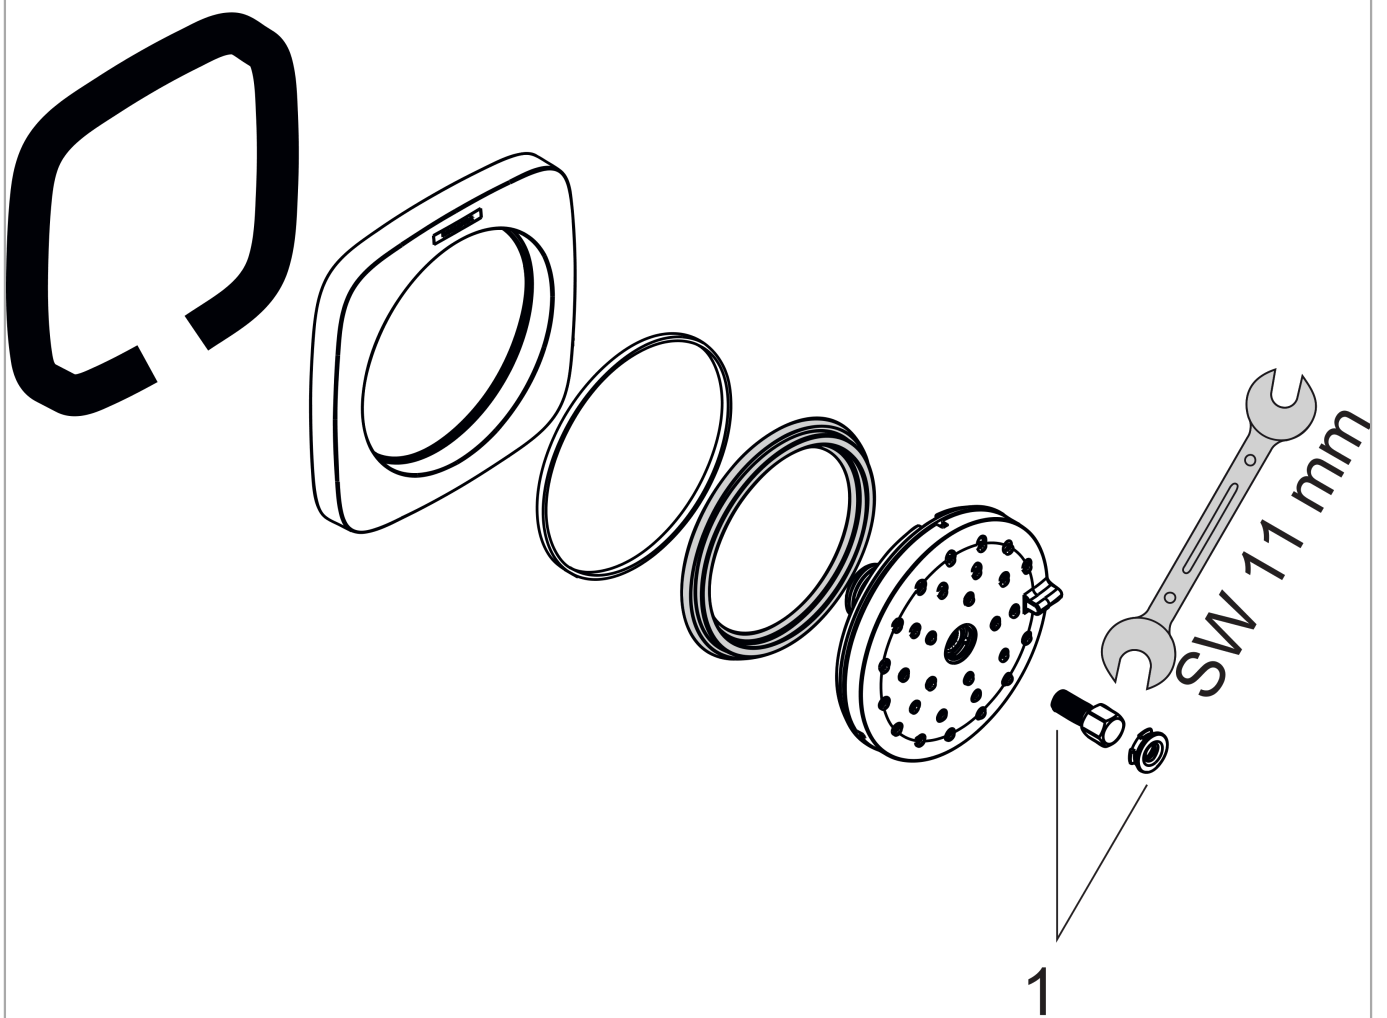

**PuraVida
Bodyspray 100**

Finishes : **chrome** Part no. : **28430001**

Description

Features

- 360° spray adjustable
- Continuous spray mode adjustment
- Flow: 2.5 GPM (9.5 L/Min)
- 1/2" NPT
- material: Plastic

Item details

List Price \$ 227.00

Technology

Compliance

Product image

Scale drawing

PuraVida
Bodyspray 100
Finishes : chrome

Part no. : 28430001

Exploded drawing

Year of production: >09/09

PuraVida
Bodyspray 100
 Finishes : **chrome** Part no. : **28430001**

Spare parts list

Year of production: >**09/09**

| Pos. | Description | Part no. | Price | PU |
|-------------|------------------------|-----------------|--------------|-----------|
| 1 | plug with service tool | 95484000 | - | 1 |