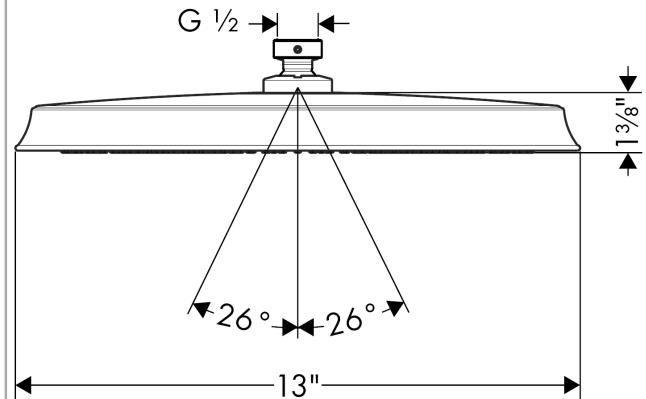

**Raindance Classic**  
**Showerhead 300 1-Jet, 2.5 GPM**  
 Finishes : **chrome** Part no. : **28428001**

**Description**

**Features**

- 225 no-clog spray channels
- Spray modes: RainAir
- Flow: 2.5 GPM (9.5 L/Min)
- Fully-finished matching spray face

**Item details**

List Price \$ 969.00

**Technology**

**Compliance**

**Product image**

**Scale drawing**

**Raindance Classic**  
**Showerhead 300 1-Jet, 2.5 GPM**  
Finishes : **chrome**    Part no. : **28428001**

**Exploded drawing**

Year of production: >06/09

**Raindance Classic**  
**Showerhead 300 1-Jet, 2.5 GPM**  
 Finishes : **chrome**    Part no. : **28428001**

**Spare parts list**

Year of production: >**06/09**