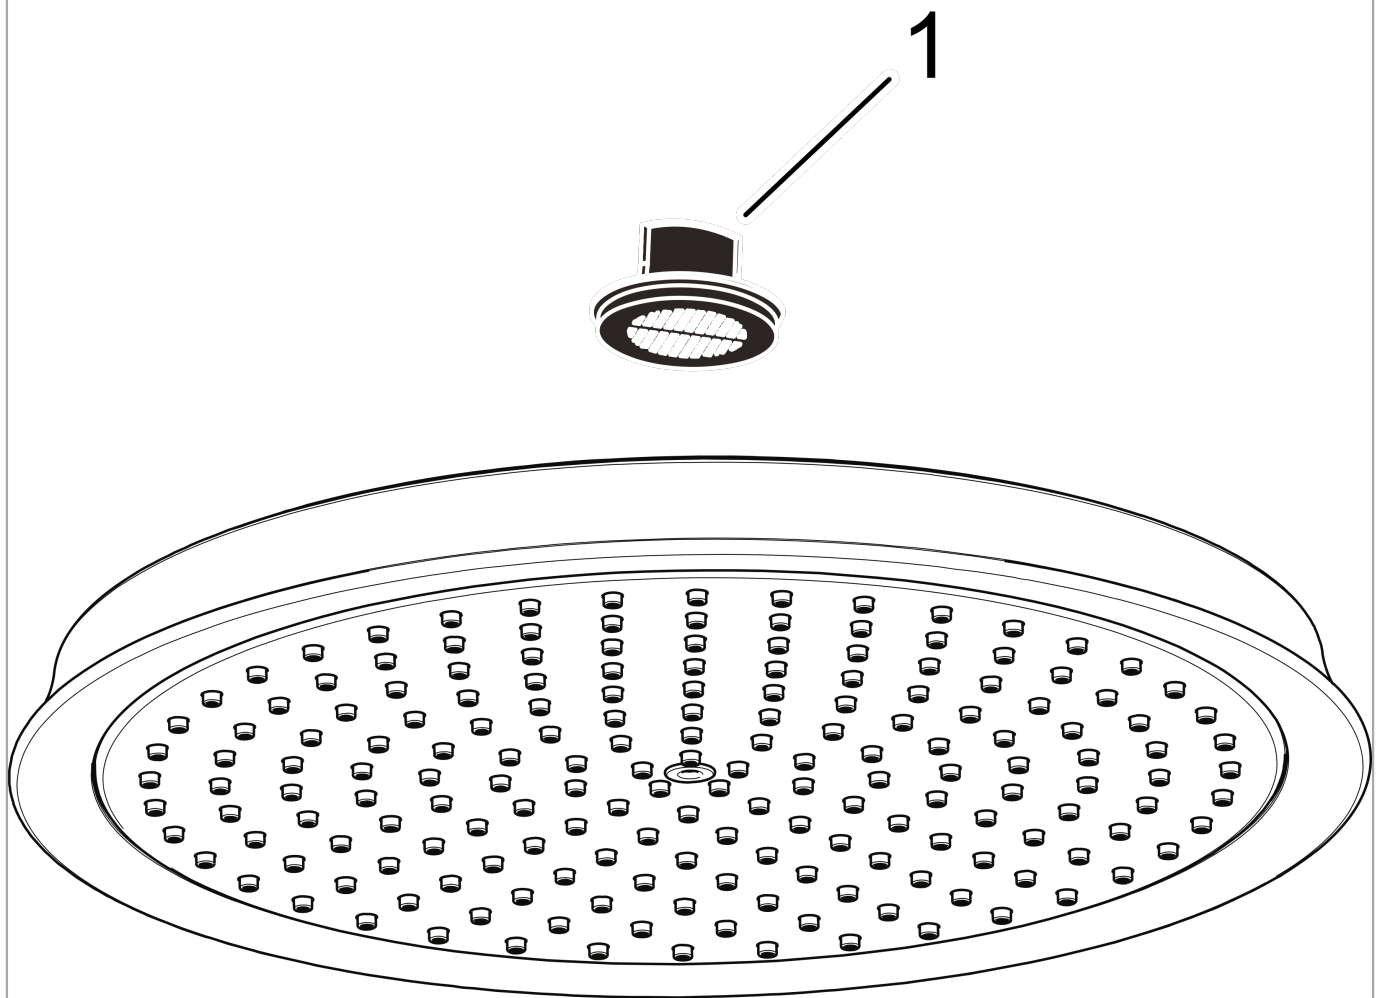

**Raindance Classic**  
**Showerhead 300 1-Jet, 2.5 GPM**  
 Finishes : **chrome** Part no. : **28428001**

**Description**

**Features**

- 225 no-clog spray channels
- Spray modes: RainAir
- Flow: 2.5 GPM (9.5 L/Min)
- Fully-finished matching spray face

**Item details**

List Price \$ 969.00

**Technology**

**Compliance**

**Product image**

**Scale drawing**

**Raindance Classic**  
**Showerhead 300 1-Jet, 2.5 GPM**  
Finishes : **chrome**    Part no. : **28428001**

**Exploded drawing**

Year of production: >06/09

**Raindance Classic**  
**Showerhead 300 1-Jet, 2.5 GPM**  
 Finishes : **chrome**    Part no. : **28428001**

**Spare parts list**

Year of production: >**06/09**