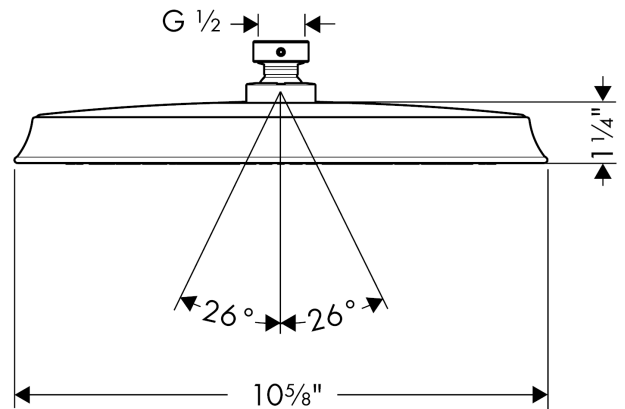

Raindance Classic
Showerhead 240 1-Jet, 2.5 GPM
 Finishes : **chrome** Part no. : **28427001**

Description

Features

- 180 no-clog spray channels
- Spray modes: RainAir
- Flow: 2.5 GPM (9.5 L/Min)
- Fully-finished matching spray face
- Spray face removable for cleaning

Item details

List Price \$ 721.00

Technology

Compliance

Product image

Scale drawing

Raindance Classic
Showerhead 240 1-Jet, 2.5 GPM
Finishes : **chrome** Part no. : **28427001**

Exploded drawing

Year of production: >06/09

Raindance Classic
Showerhead 240 1-Jet, 2.5 GPM
 Finishes : **chrome** Part no. : **28427001**

Spare parts list

Year of production: >06/09

Pos.	Description	Part no.	Price	PU
1	filter packing	88649000	-	1