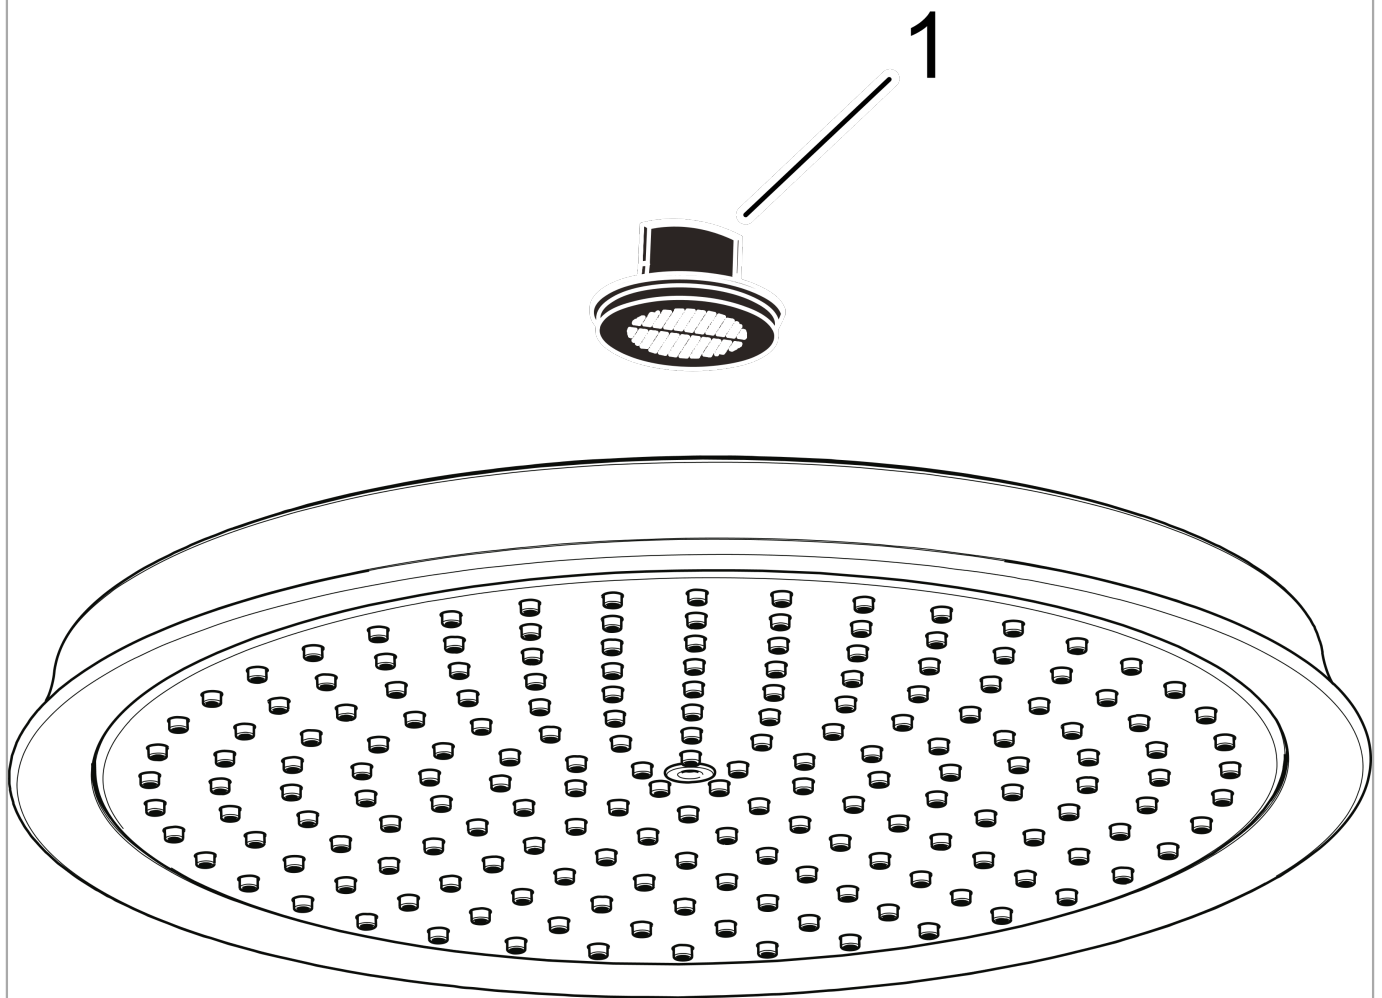

Raindance Classic
Showerhead 240 1-Jet, 2.5 GPM
 Finishes : **chrome** Part no. : **28427001**

Description

Features

- 180 no-clog spray channels
- Spray modes: RainAir
- Flow: 2.5 GPM (9.5 L/Min)
- Fully-finished matching spray face
- Spray face removable for cleaning

Item details

List Price \$ 721.00

Technology

Compliance

Product image

Scale drawing

Raindance Classic
Showerhead 240 1-Jet, 2.5 GPM
Finishes : **chrome** Part no. : **28427001**

Exploded drawing

Year of production: >06/09

Raindance Classic
Showerhead 240 1-Jet, 2.5 GPM
 Finishes : **chrome** Part no. : **28427001**

Spare parts list

Year of production: >06/09

Pos.	Description	Part no.	Price	PU
1	filter packing	88649000	-	1