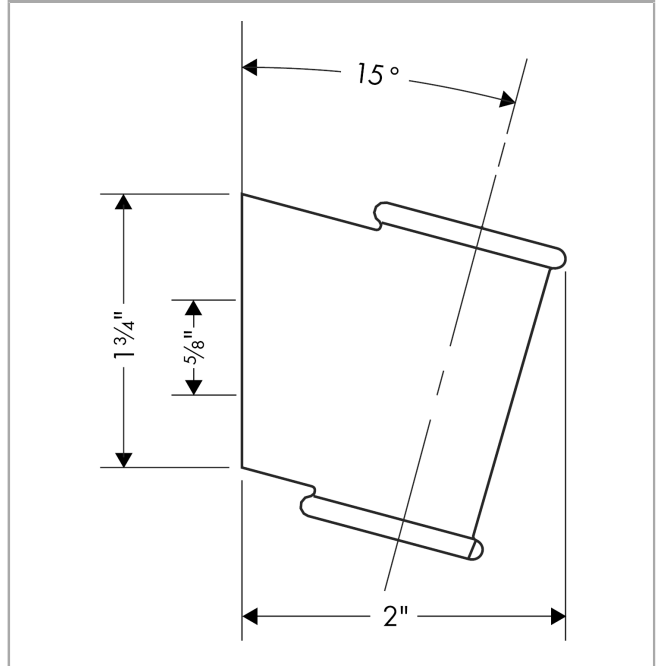

Handshower Holder Classic
 Finishes : **chrome** Part no. : **28324000**

Description

Features

- Wall-mounted

Item details

List Price \$ 34.00

Product image

Scale drawing

Handshower Holder Classic
Finishes : **chrome** Part no. : **28324000**

Exploded drawing

Year of production: >04/08

Handshower Holder Classic

Finishes : **chrome** Part no. : **28324000**

Spare parts list

Year of production: >**04/08**

Pos.	Description	Part no.	Price	PU
1	guide	98918000	-	1