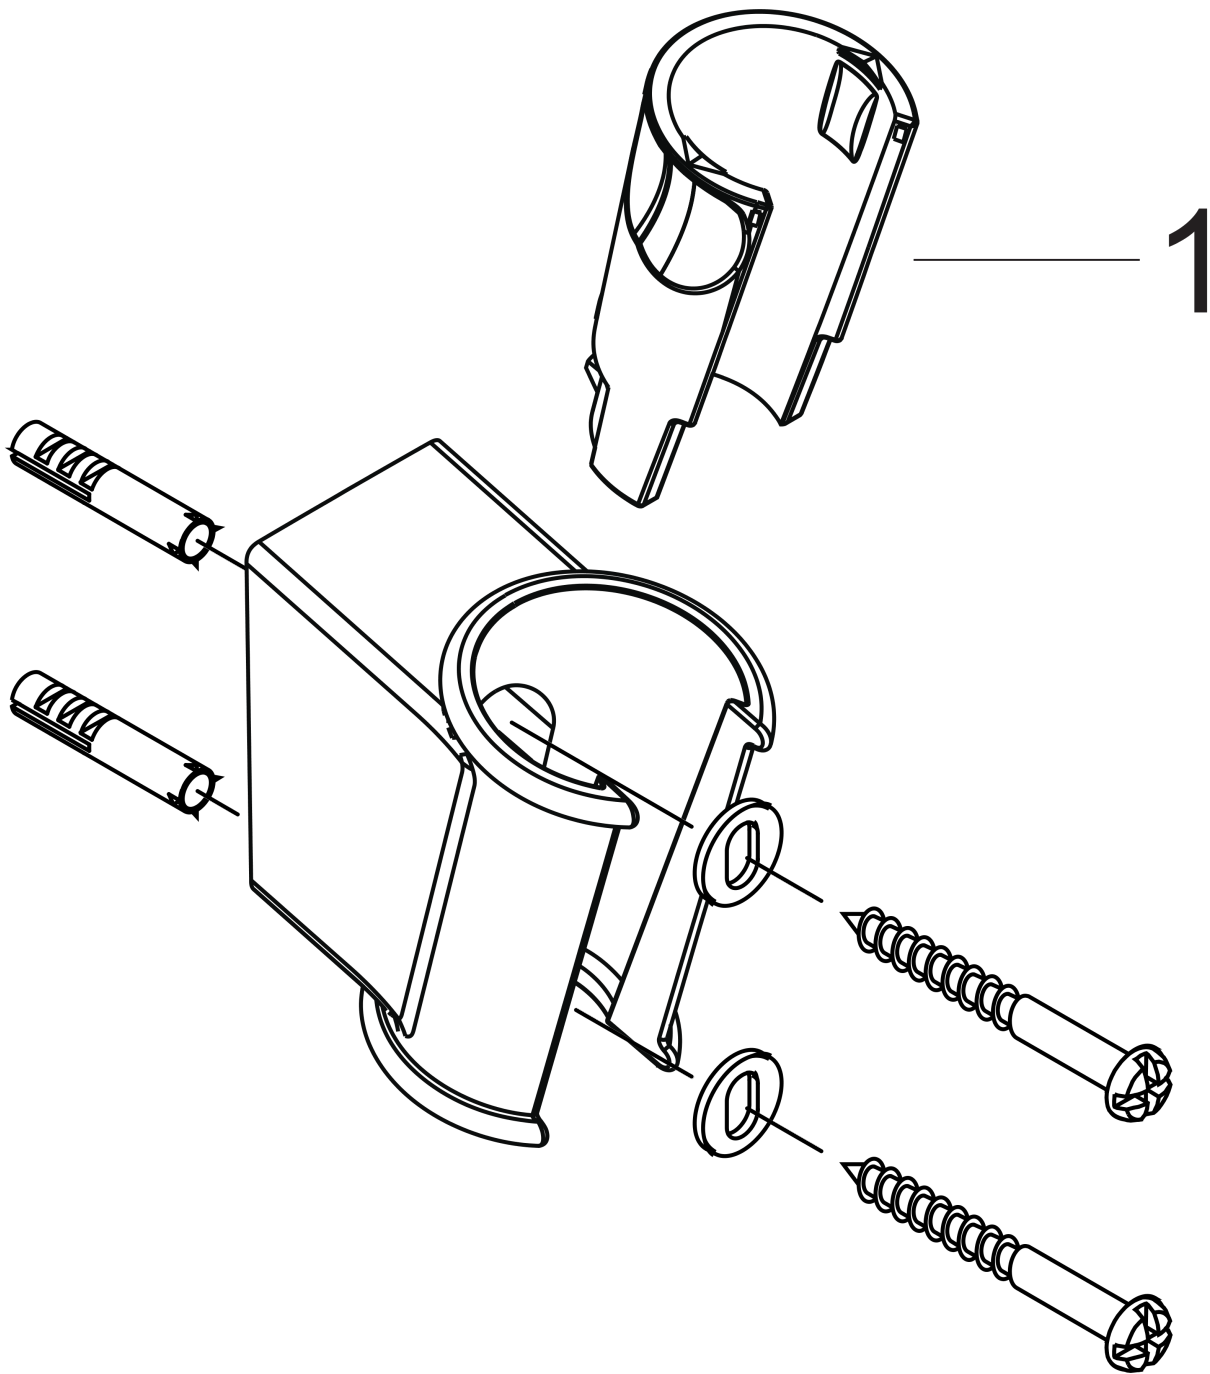

Handshower Holder Classic
 Finishes : **chrome** Part no. : **28324000**

Description

Features

- Wall-mounted

Item details

List Price \$ 34.00

Product image

Scale drawing

Handshower Holder Classic
Finishes : **chrome** Part no. : **28324000**

Exploded drawing

Year of production: >04/08

Handshower Holder Classic

Finishes : **chrome** Part no. : **28324000**

Spare parts list

Year of production: >**04/08**

Pos.	Description	Part no.	Price	PU
1	guide	98918000	-	1