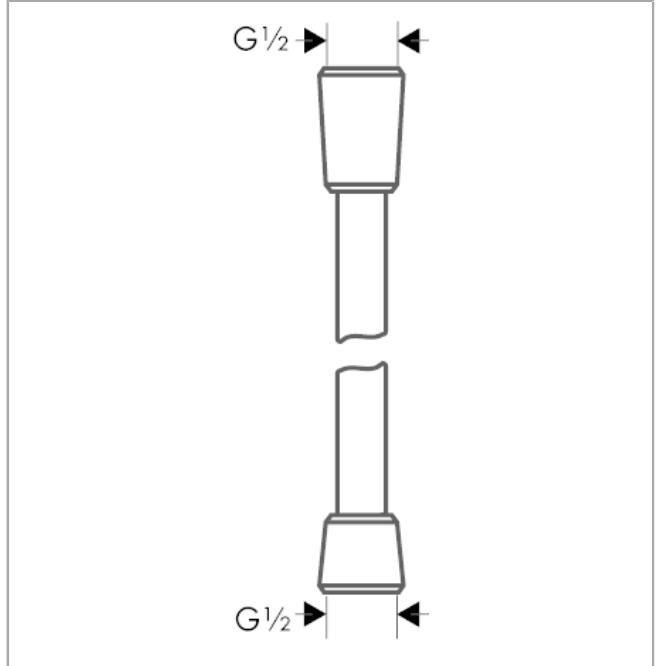

**Isiflex**

**Handshower Hose Techniflex, 80"**

Finishes : **brushed nickel** Part no. : **28274820**

**Description**

**Features**

- high-quality shower hose with metal look
- Pivot connector prevents hose from tangling
- No-kink hose

**Item details**

List Price \$ 97.00

**Product image**

**Scale drawing**

**Isiflex**  
**Handshower Hose Techniflex, 80"**  
Finishes : **brushed nickel** Part no. : **28274820**

Exploded drawing

Year of production: >11/16

**Isiflex**

**Handshower Hose Techniflex, 80"**

Finishes : **brushed nickel** Part no. : **28274820**

**Spare parts list**

Year of production: >11/16

Pos.	Description	Part no.	Price	PU
1	seal	98058000	-	1