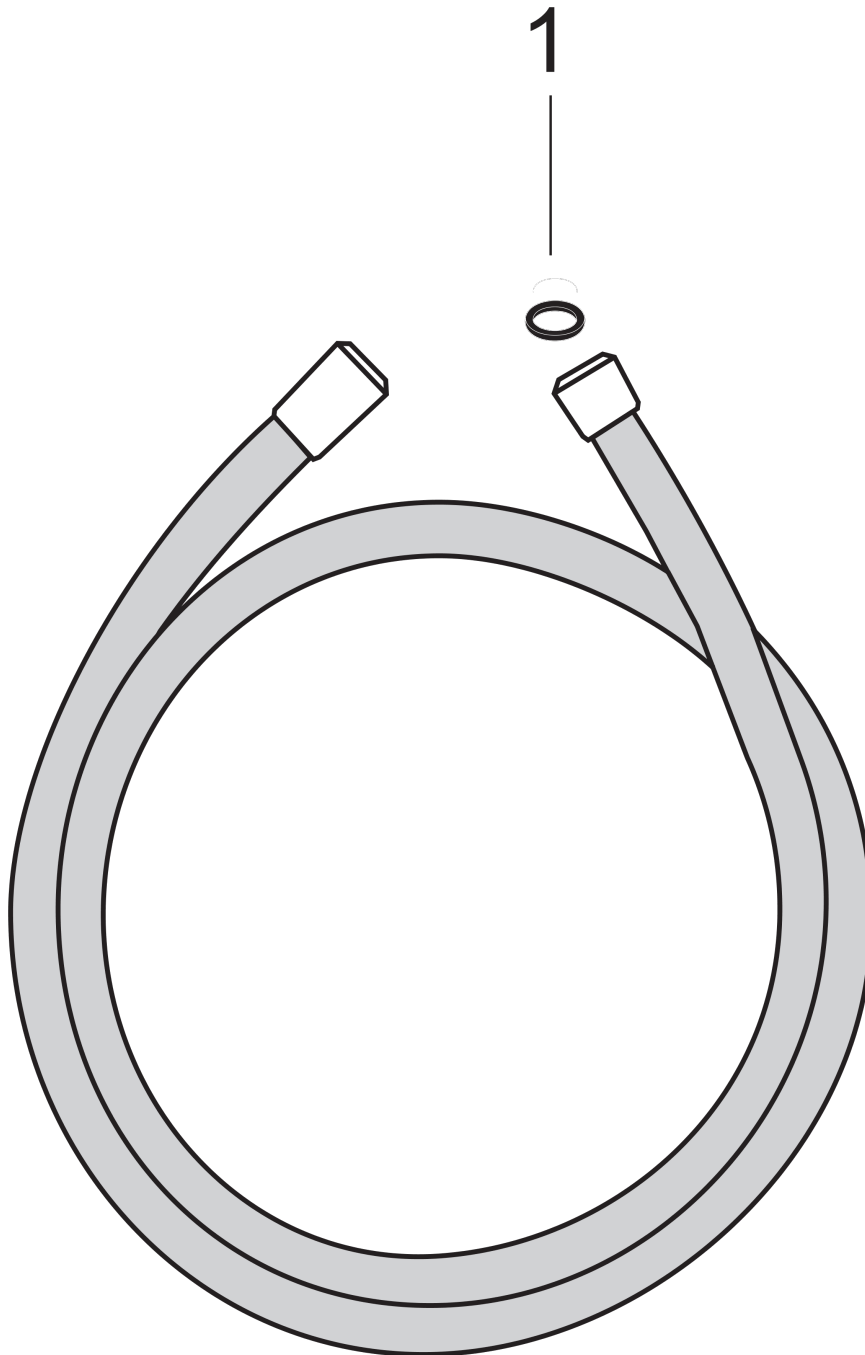

**Isiflex**

**Handshower Hose Techniflex, 80"**

Finishes : **brushed nickel** Part no. : **28274820**

**Description**

**Features**

- high-quality shower hose with metal look
- Pivot connector prevents hose from tangling
- No-kink hose

**Item details**

List Price \$ 97.00

**Product image**

**Scale drawing**

**Isiflex**  
**Handshower Hose Techniflex, 80"**  
Finishes : **brushed nickel** Part no. : **28274820**

Exploded drawing

Year of production: >11/16

**Isiflex**

**Handshower Hose Techniflex, 80"**

Finishes : **brushed nickel** Part no. : **28274820**

**Spare parts list**

Year of production: >11/16

Pos.	Description	Part no.	Price	PU
1	seal	98058000	-	1