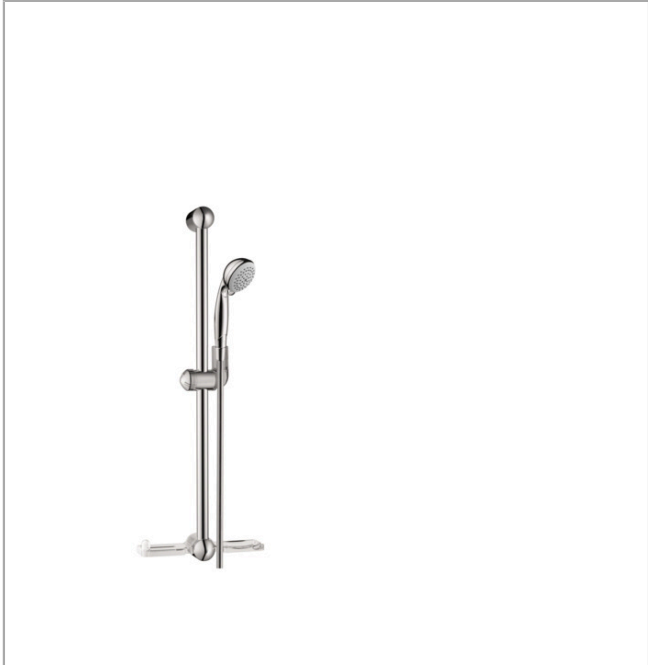

Croma

Wallbar Set E 75 1-Jet 24", 1.5 GPM

Finishes : **chrome** Part no. : **27744001**

Description

Features

- consists of: Handshower, Wallbar, Handshower hose, Slider, Soap dish
- Spray modes: Full
- Angle-adjustable holder pivots left and right, slides easily and locks in place
- Flow: 1.5 GPM (5.7 L/Min)

Item details

List Price \$ 214.00

Technology

Compliance

Product image

Scale drawing