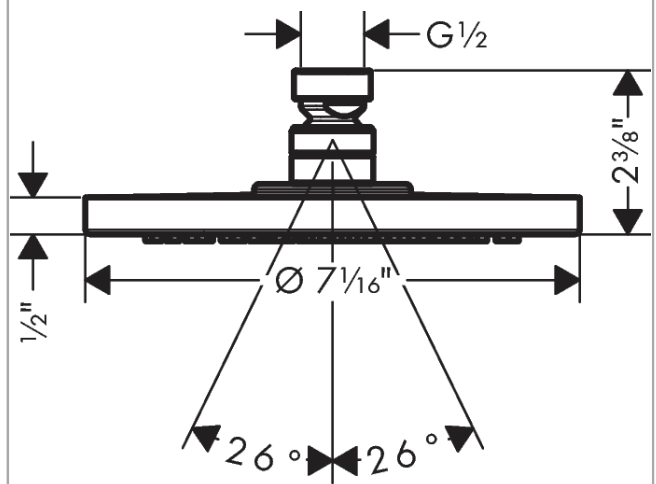

**Raindance S**  
**Showerhead 180 1-Jet P, 1.75 GPM**  
 Finishes : **brushed nickel** Part no. : **27629821**

**Description**

**Features**

- Spray modes: PowderRain
- Flow: 1.75 GPM (6.6 L/Min)
- Fully-finished matching spray face

**Item details**

List Price \$ 700.00

**Technology**

**Compliance**

**Product image**

**Scale drawing**

**Raindance S**

**Showerhead 180 1-Jet P, 1.75 GPM**

Finishes : **brushed nickel** Part no. : **27629821**

**Exploded drawing**

Year of production: >08/18

**Raindance S**

**Showerhead 180 1-Jet P, 1.75 GPM**

Finishes : **brushed nickel** Part no. : **27629821**

**Spare parts list**

Year of production: >08/18

Pos.	Description	Part no.	Price	PU
1	filter	92672000	-	1
2	lock washer	98942820	-	1
3	hollow set screw M4x6	97767000	-	1