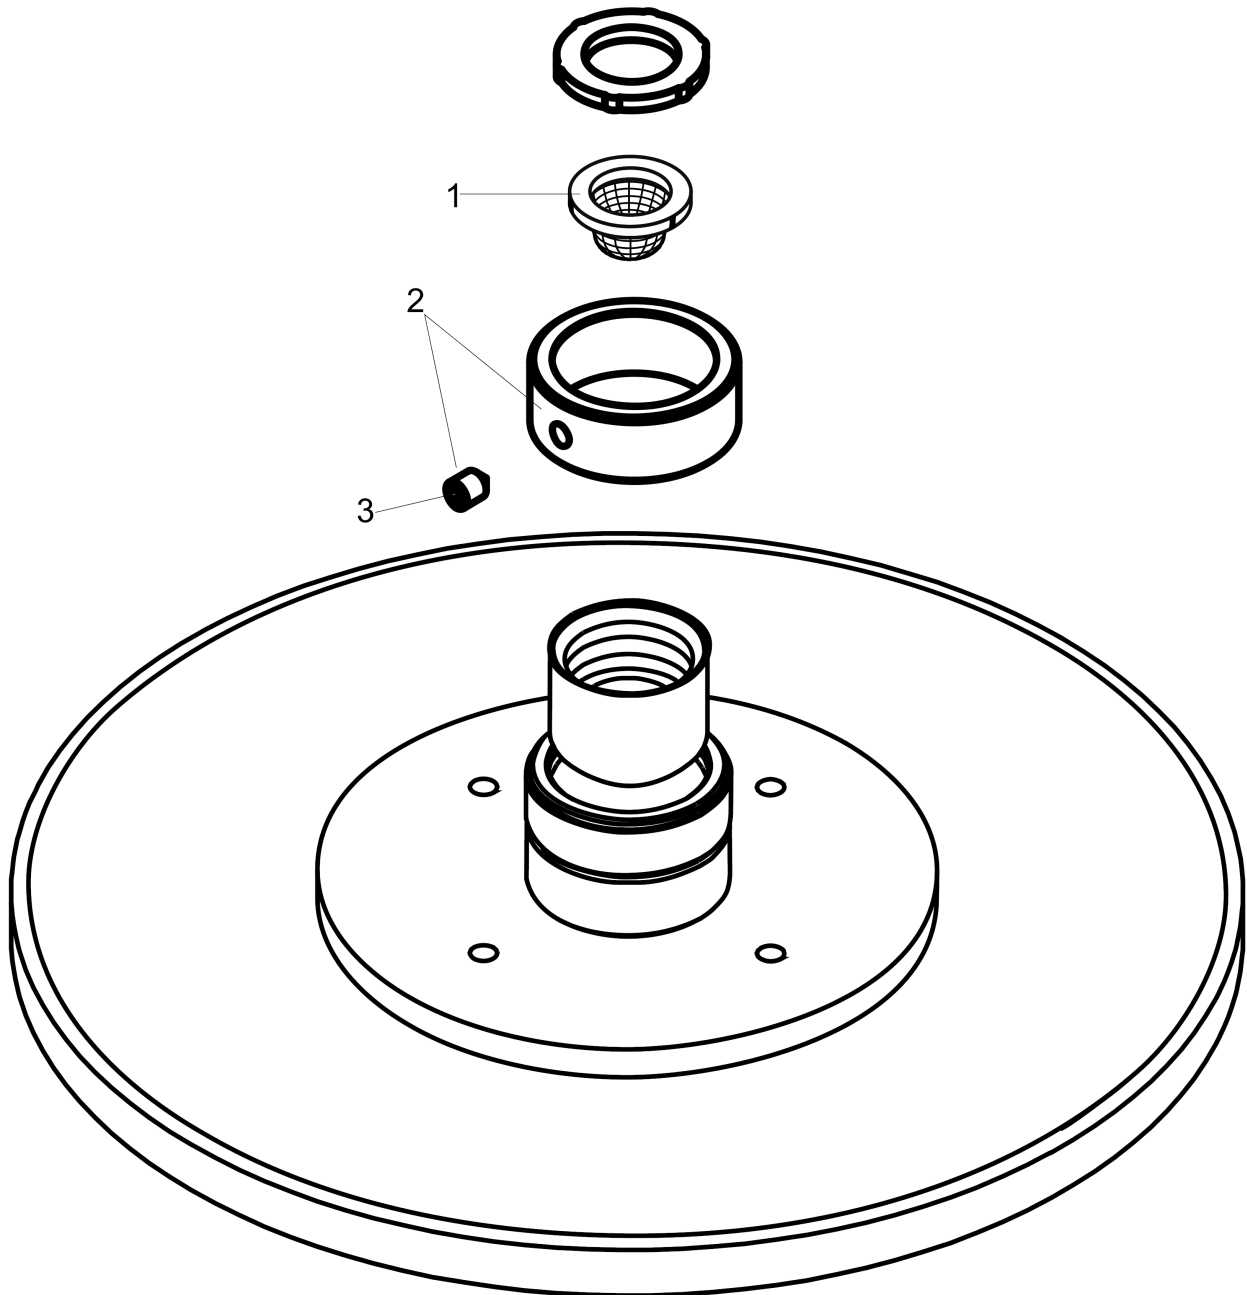

**Raindance S**  
**Showerhead 180 1-Jet P, 1.75 GPM**  
 Finishes : **brushed nickel** Part no. : **27629821**

**Description**

**Features**

- Spray modes: PowderRain
- Flow: 1.75 GPM (6.6 L/Min)
- Fully-finished matching spray face

**Item details**

List Price \$ 700.00

**Technology**

**Compliance**

**Product image**

**Scale drawing**

**Raindance S**

**Showerhead 180 1-Jet P, 1.75 GPM**

Finishes : **brushed nickel** Part no. : **27629821**

**Exploded drawing**

Year of production: >08/18

**Raindance S**

**Showerhead 180 1-Jet P, 1.75 GPM**

Finishes : **brushed nickel** Part no. : **27629821**

**Spare parts list**

Year of production: >08/18

Pos.	Description	Part no.	Price	PU
1	filter	92672000	-	1
2	lock washer	98942820	-	1
3	hollow set screw M4x6	97767000	-	1