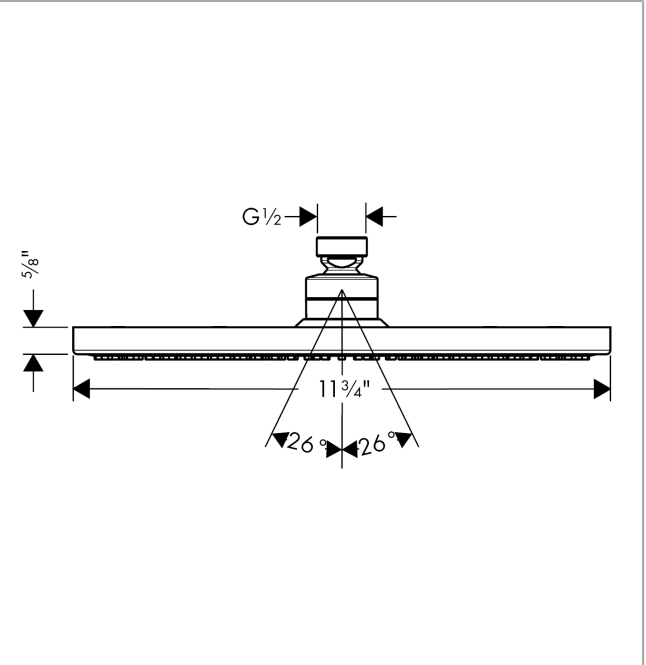

Raindance S
Showerhead 300 1-Jet, 2.5 GPM
 Finishes : **chrome** Part no. : **27493001**

Description

Features

- 225 no-clog spray channels
- Spray modes: RainAir
- Flow: 2.5 GPM (9.5 L/Min)
- Fully-finished matching spray face

Item details

List Price \$ 872.00

Technology

Compliance

Product image

Scale drawing

Raindance S
Showerhead 300 1-Jet, 2.5 GPM
 Finishes : **chrome** Part no. : **27493001**

Exploded drawing

Year of production: >01/12

Raindance S

Showerhead 300 1-Jet, 2.5 GPM

Finishes : **chrome** Part no. : **27493001**

Spare parts list

Year of production: >01/12

Pos.	Description	Part no.	Price	PU
1	air jet (Eco)	95795000	-	1
2	seal	97606000	-	1
3	lever collar	97536000	-	1
4	nut	97958000	-	1
5	filter packing	88649000	-	1
6	lock washer	98942000	-	1
7	hollow set screw M4x6	97767000	-	1