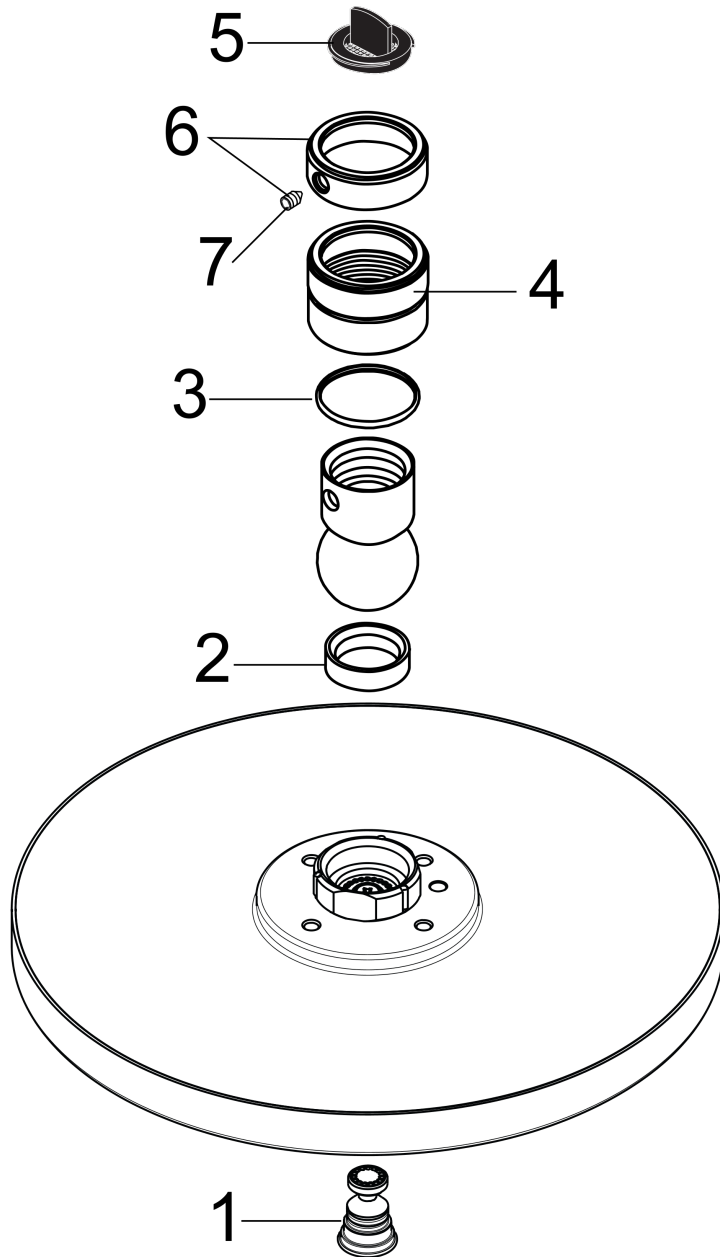

Raindance S
Showerhead 300 1-Jet, 2.5 GPM
 Finishes : **chrome** Part no. : **27493001**

Description

Features

- 225 no-clog spray channels
- Spray modes: RainAir
- Flow: 2.5 GPM (9.5 L/Min)
- Fully-finished matching spray face

Item details

List Price \$ 872.00

Technology

Compliance

Product image

Scale drawing

Raindance S
Showerhead 300 1-Jet, 2.5 GPM
 Finishes : **chrome** Part no. : **27493001**

Exploded drawing

Year of production: >01/12

Raindance S

Showerhead 300 1-Jet, 2.5 GPM

Finishes : **chrome** Part no. : **27493001**

Spare parts list

Year of production: >01/12

Pos.	Description	Part no.	Price	PU
1	air jet (Eco)	95795000	-	1
2	seal	97606000	-	1
3	lever collar	97536000	-	1
4	nut	97958000	-	1
5	filter packing	88649000	-	1
6	lock washer	98942000	-	1
7	hollow set screw M4x6	97767000	-	1