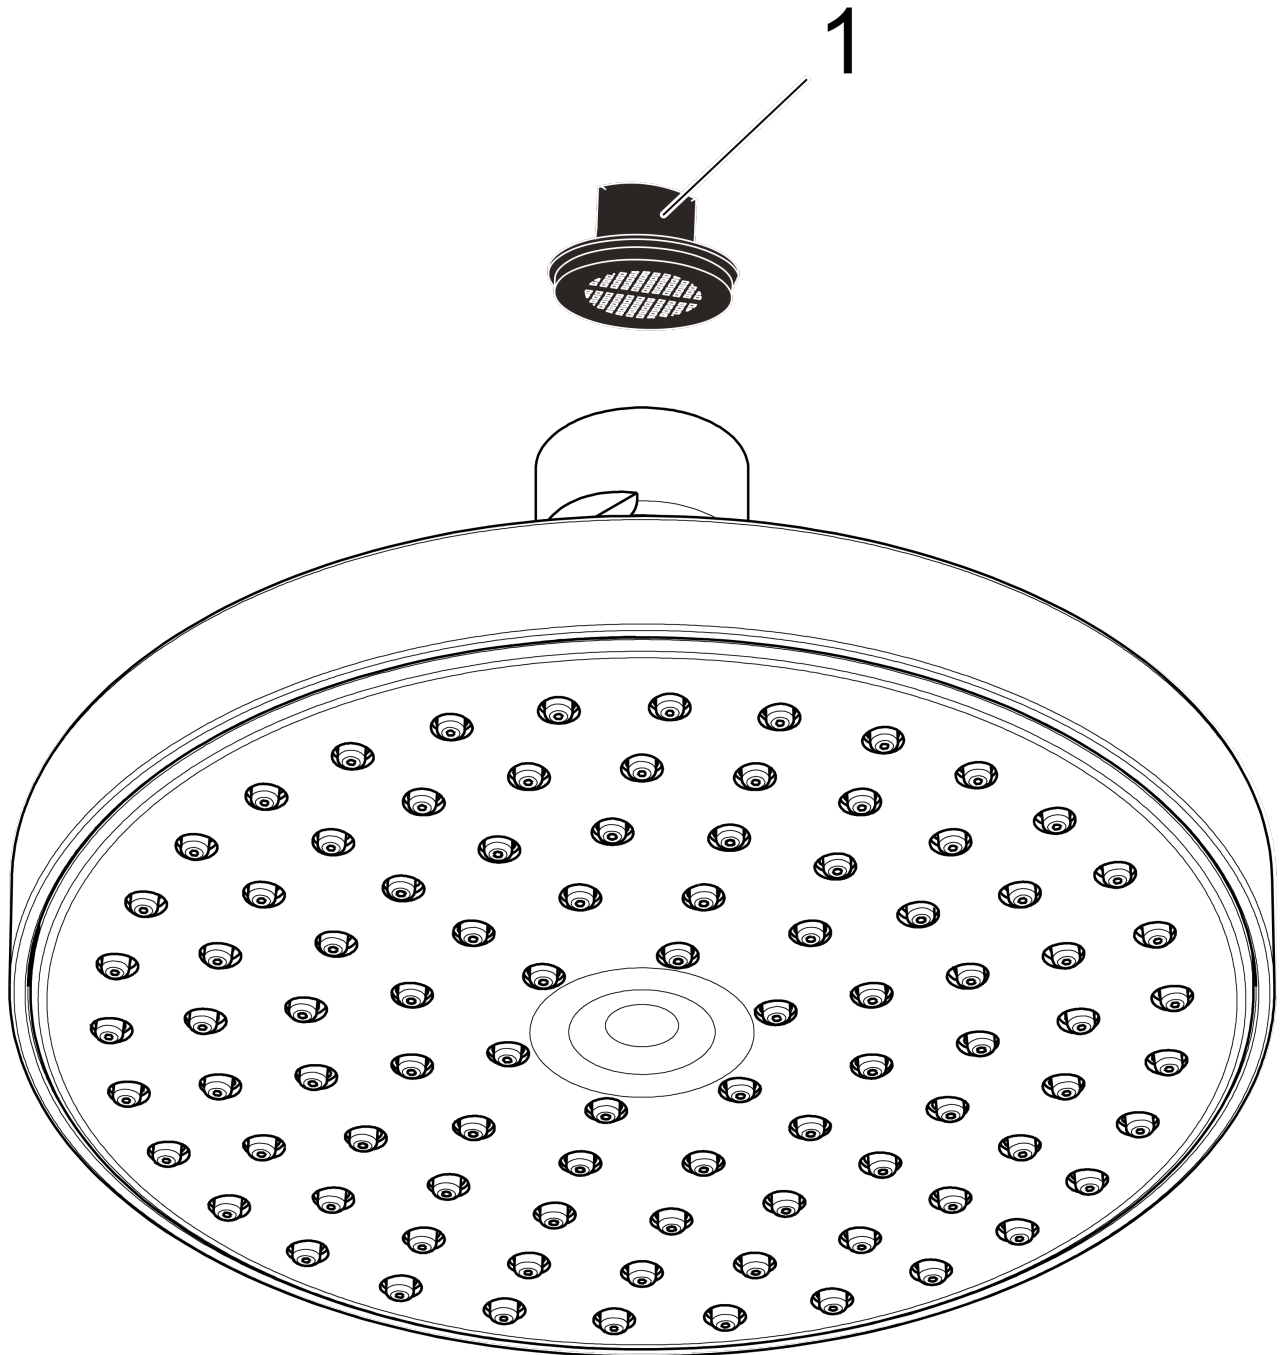

Raindance S
Showerhead 150 1-Jet, 2.5 GPM
 Finishes : **chrome** Part no. : **27486001**

Description

Features

- 90 no-clog spray channels
- Spray modes: RainAir
- Flow: 2.5 GPM (9.5 L/Min)

Item details

List Price \$ 181.00

Technology

Compliance

Product image

Scale drawing

Raindance S
Showerhead 150 1-Jet, 2.5 GPM
Finishes : **chrome** Part no. : **27486001**

Exploded drawing

Year of production: >01/07

Raindance S
Showerhead 150 1-Jet, 2.5 GPM
 Finishes : **chrome** Part no. : **27486001**