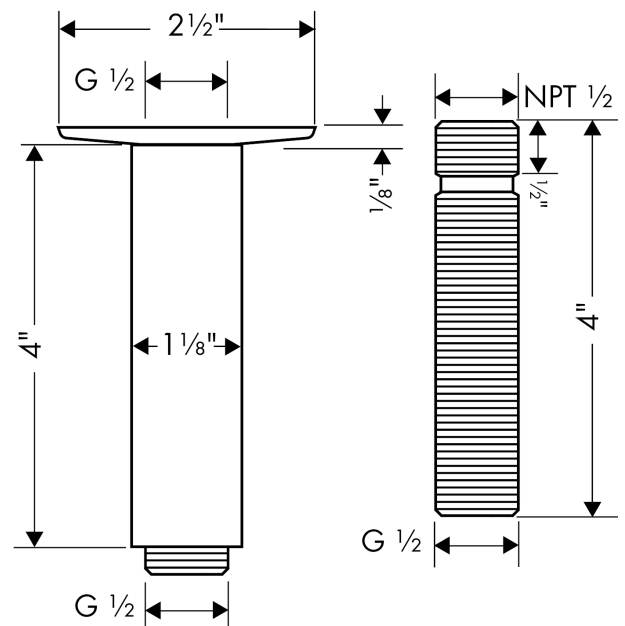

Extension Pipe for Ceiling Mount

Finishes : **chrome** Part no. : **27479001**

Description

Features

- Brass
- 1/2" NPT
- 4" pipe, Escutcheon, Includes adjustable installation nipple, Multiple pipes may be joined in series to create a longer extension

Item details

List Price \$ 119.00

Compliance

Product image

Scale drawing

Extension Pipe for Ceiling Mount
 Finishes : **chrome** Part no. : **27479001**

Exploded drawing

Year of production: >01/18

Extension Pipe for Ceiling Mount

Finishes : **chrome** Part no. : **27479001**

Spare parts list

Year of production: >01/18

Pos.	Description	Part no.	Price	PU
1	escutcheon	97734000	-	1