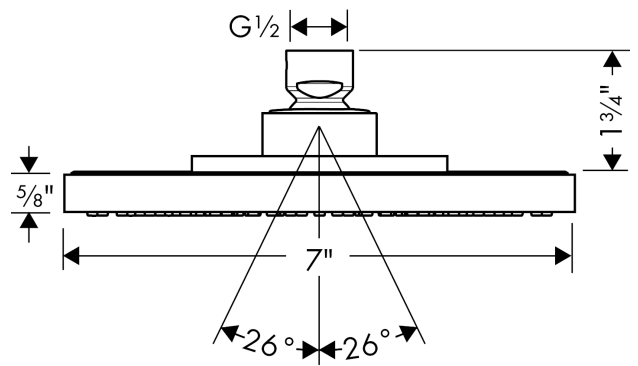

Raindance S

Showerhead 180 1-Jet, 2.5 GPM

Finishes : **brushed nickel** Part no. : **27476821**

Description

Features

- 107 no-clog spray channels
- Spray modes: RainAir
- Flow: 2.5 GPM (9.5 L/Min)
- Fully-finished matching spray face

Item details

List Price \$ 700.00

Technology

Compliance

Product image

Scale drawing

Raindance S

Showerhead 180 1-Jet, 2.5 GPM

Finishes : **brushed nickel** Part no. : **27476821**

Exploded drawing

Year of production: >09/04

Raindance S

Showerhead 180 1-Jet, 2.5 GPM

Finishes : **brushed nickel** Part no. : **27476821**

Spare parts list

Year of production: >09/04

Pos.	Description	Part no.	Price	PU
1	air jet (Eco)	95795820	-	1
2	seal	97606000	-	1
3	lever collar	97536000	-	1
4	nut	97958820	-	1
5	filter packing	88649000	-	1
6	lock washer	98942000	-	1
7	hollow set screw M4x6	97767000	-	1
a	flow limiter (9 l/min)	98894000	-	1