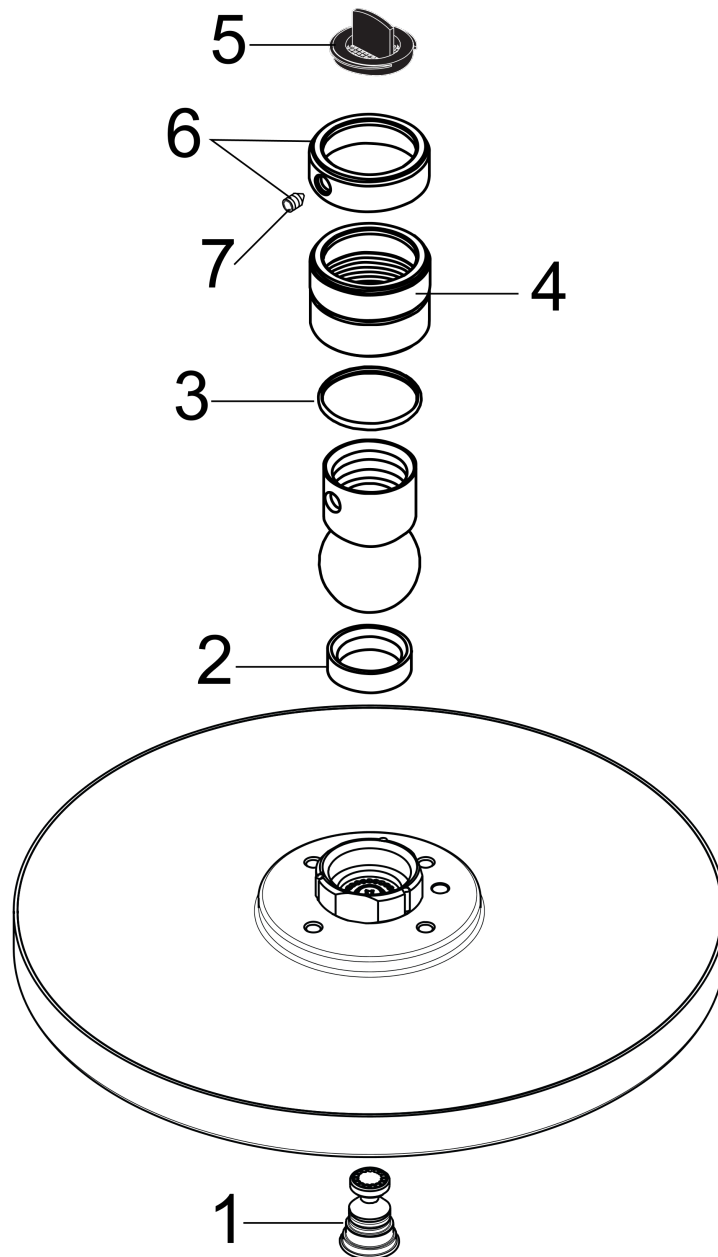

Raindance S

Showerhead 180 1-Jet, 2.5 GPM

Finishes : **brushed nickel** Part no. : **27476821**

Description

Features

- 107 no-clog spray channels
- Spray modes: RainAir
- Flow: 2.5 GPM (9.5 L/Min)
- Fully-finished matching spray face

Item details

List Price \$ 700.00

Technology

Compliance

Product image

Scale drawing

Raindance S

Showerhead 180 1-Jet, 2.5 GPM

Finishes : **brushed nickel** Part no. : **27476821**

Exploded drawing

Year of production: >09/04

Raindance S

Showerhead 180 1-Jet, 2.5 GPM

Finishes : **brushed nickel** Part no. : **27476821**

Spare parts list

Year of production: >09/04

Pos.	Description	Part no.	Price	PU
1	air jet (Eco)	95795820	-	1
2	seal	97606000	-	1
3	lever collar	97536000	-	1
4	nut	97958820	-	1
5	filter packing	88649000	-	1
6	lock washer	98942000	-	1
7	hollow set screw M4x6	97767000	-	1
a	flow limiter (9 l/min)	98894000	-	1