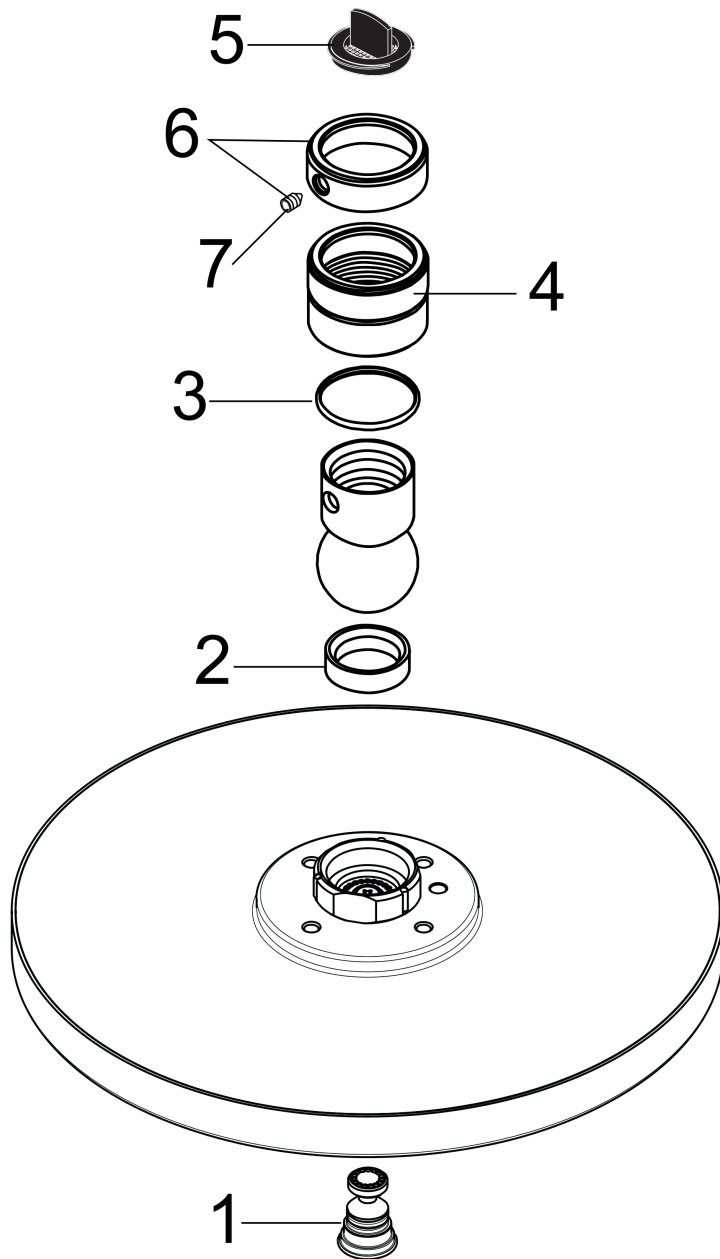

**Raindance S**  
**Showerhead 180 1-Jet, 2.5 GPM**  
 Finishes : **chrome** Part no. : **27476001**

**Description**

**Features**

- 107 no-clog spray channels
- Spray modes: RainAir
- Flow: 2.5 GPM (9.5 L/Min)
- Fully-finished matching spray face

**Item details**

List Price \$ 495.00

**Technology**

**Compliance**

**Product image**

**Scale drawing**

**Raindance S**  
**Showerhead 180 1-Jet, 2.5 GPM**  
Finishes : **chrome**    Part no. : **27476001**

Exploded drawing

Year of production: >09/03

**Raindance S**  
**Showerhead 180 1-Jet, 2.5 GPM**  
 Finishes : **chrome**    Part no. : **27476001**

**Spare parts list**

Year of production: >09/03

<b>Pos.</b>	<b>Description</b>	<b>Part no.</b>	<b>Price</b>	<b>PU</b>
1	air jet (Eco)	95795000	-	1
2	seal	97606000	-	1
3	lever collar	97536000	-	1
4	nut	97958000	-	1
5	filter packing	88649000	-	1
6	lock washer	98942000	-	1
7	hollow set screw M4x6	97767000	-	1