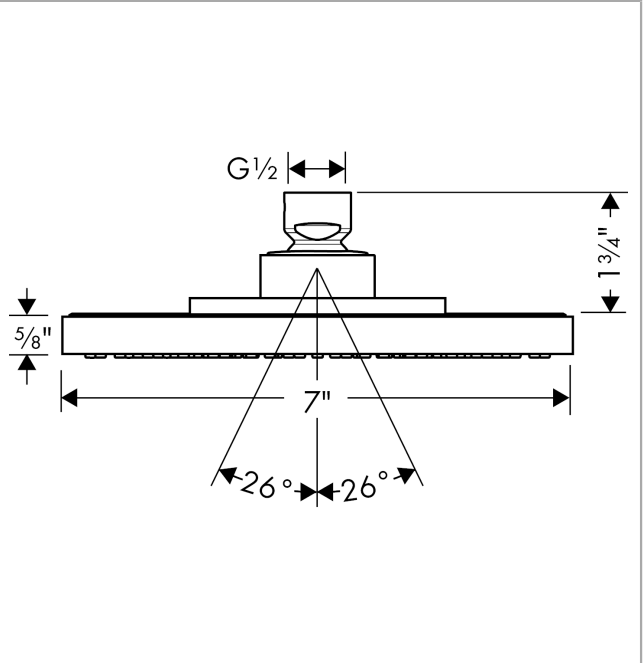

**Raindance S**  
**Showerhead 180 1-Jet, 2.5 GPM**  
 Finishes : **chrome** Part no. : **27476001**

**Description**

**Features**

- 107 no-clog spray channels
- Spray modes: RainAir
- Flow: 2.5 GPM (9.5 L/Min)
- Fully-finished matching spray face

**Item details**

List Price \$ 495.00

**Technology**

**Compliance**

**Product image**

**Scale drawing**

**Raindance S**  
**Showerhead 180 1-Jet, 2.5 GPM**  
Finishes : **chrome**    Part no. : **27476001**

Exploded drawing

Year of production: >09/03

**Raindance S**  
**Showerhead 180 1-Jet, 2.5 GPM**  
 Finishes : **chrome**    Part no. : **27476001**

**Spare parts list**

Year of production: >09/03

<b>Pos.</b>	<b>Description</b>	<b>Part no.</b>	<b>Price</b>	<b>PU</b>
1	air jet (Eco)	95795000	-	1
2	seal	97606000	-	1
3	lever collar	97536000	-	1
4	nut	97958000	-	1
5	filter packing	88649000	-	1
6	lock washer	98942000	-	1
7	hollow set screw M4x6	97767000	-	1