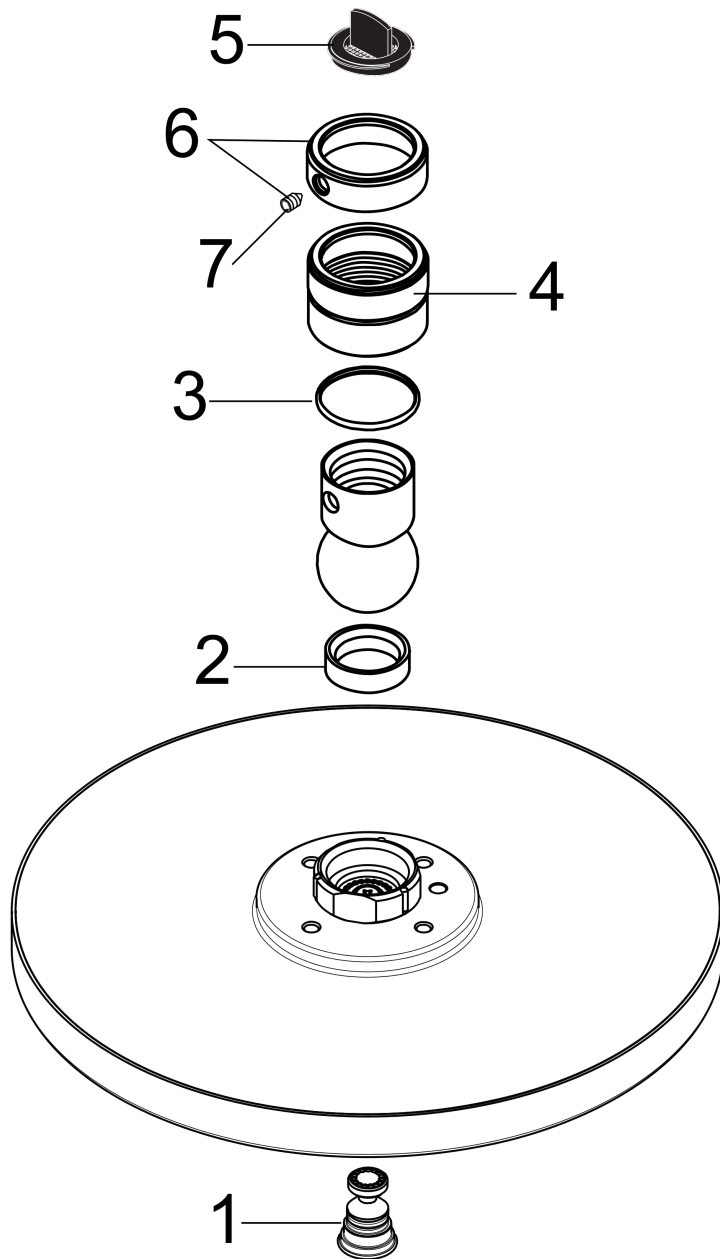

**Raindance S**

**Showerhead 240 1-Jet, 2.5 GPM**

Finishes : **brushed nickel** Part no. : **27474821**

**Description**

**Features**

- 180 no-clog spray channels
- Spray modes: RainAir
- Flow: 2.5 GPM (9.5 L/Min)
- Fully-finished matching spray face

**Item details**

List Price \$ 829.00

**Technology**

**Compliance**

**Product image**

**Scale drawing**

**Raindance S**

**Showerhead 240 1-Jet, 2.5 GPM**

Finishes : **brushed nickel** Part no. : **27474821**

**Exploded drawing**

Year of production: >09/04

**Raindance S**

**Showerhead 240 1-Jet, 2.5 GPM**

Finishes : **brushed nickel** Part no. : **27474821**

**Spare parts list**

Year of production: >09/04

| Pos. | Description           | Part no. | Price | PU |
|------|-----------------------|----------|-------|----|
| 1    | air jet (Eco)         | 95795820 | -     | 1  |
| 2    | seal                  | 97606000 | -     | 1  |
| 3    | lever collar          | 97536000 | -     | 1  |
| 4    | nut                   | 97958820 | -     | 1  |
| 5    | filter packing        | 88649000 | -     | 1  |
| 6    | lock washer           | 98942820 | -     | 1  |
| 7    | hollow set screw M4x6 | 97767000 | -     | 1  |