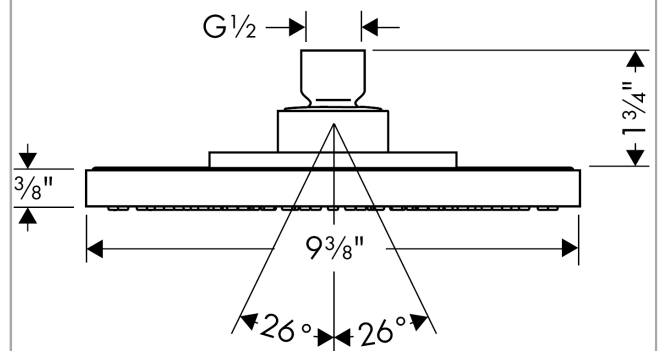

**Raindance S**

**Showerhead 240 1-Jet, 2.5 GPM**

Finishes : **brushed nickel** Part no. : **27474821**

**Description**

**Features**

- 180 no-clog spray channels
- Spray modes: RainAir
- Flow: 2.5 GPM (9.5 L/Min)
- Fully-finished matching spray face

**Item details**

List Price \$ 829.00

**Technology**

**Compliance**

**Product image**

**Scale drawing**

**Raindance S**

**Showerhead 240 1-Jet, 2.5 GPM**

Finishes : **brushed nickel** Part no. : **27474821**

**Exploded drawing**

Year of production: >09/04

**Raindance S**

**Showerhead 240 1-Jet, 2.5 GPM**

Finishes : **brushed nickel** Part no. : **27474821**

**Spare parts list**

Year of production: >09/04

| Pos. | Description           | Part no. | Price | PU |
|------|-----------------------|----------|-------|----|
| 1    | air jet (Eco)         | 95795820 | -     | 1  |
| 2    | seal                  | 97606000 | -     | 1  |
| 3    | lever collar          | 97536000 | -     | 1  |
| 4    | nut                   | 97958820 | -     | 1  |
| 5    | filter packing        | 88649000 | -     | 1  |
| 6    | lock washer           | 98942820 | -     | 1  |
| 7    | hollow set screw M4x6 | 97767000 | -     | 1  |