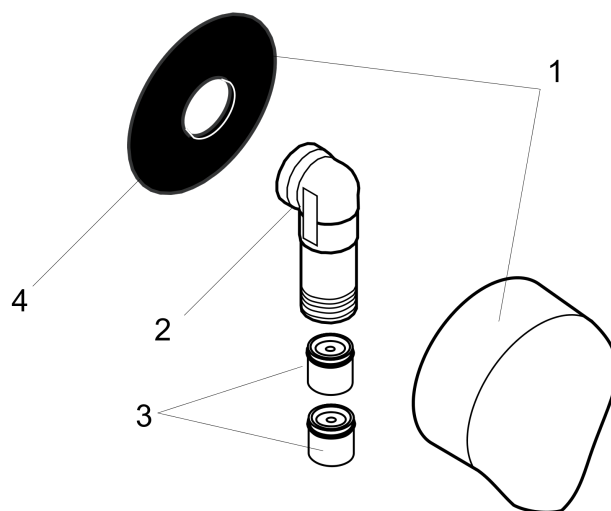

FixFit
Wall Outlet with Check Valves
 Finishes : **chrome** Part no. : **27458003**

Description

Features

- non-return valve
- 1/2" NPT

Item details

List Price \$ 65.00

Compliance

Product image

Scale drawing

FixFit
Wall Outlet with Check Valves
Finishes : **chrome** Part no. : **27458003**

Exploded drawing

Year of production: >03/07

FixFit

Wall Outlet with Check Valves

Finishes : **chrome** Part no. : **27458003**

Spare parts list

Year of production: >**03/07**

Pos.	Description	Part no.	Price	PU
1	cover	97454000	-	1
2	connection angel	98531001	-	1
3	set of non return valves DW 15	94074000	-	1
4	support element	98557000	-	1