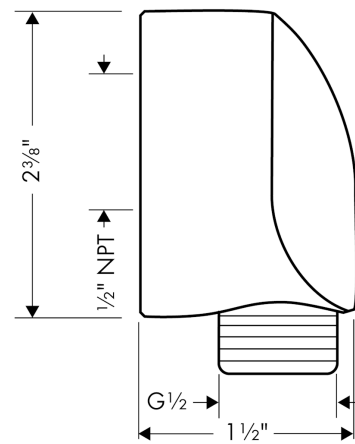

FixFit
Wall Outlet with Check Valves
 Finishes : **chrome** Part no. : **27458003**

Description

Features

- non-return valve
- 1/2" NPT

Item details

List Price \$ 65.00

Compliance

Product image

Scale drawing

FixFit
Wall Outlet with Check Valves
Finishes : **chrome** Part no. : **27458003**

Exploded drawing

Year of production: >03/07

FixFit

Wall Outlet with Check Valves

Finishes : **chrome** Part no. : **27458003**

Spare parts list

Year of production: >**03/07**

Pos.	Description	Part no.	Price	PU
1	cover	97454000	-	1
2	connection angel	98531001	-	1
3	set of non return valves DW 15	94074000	-	1
4	support element	98557000	-	1