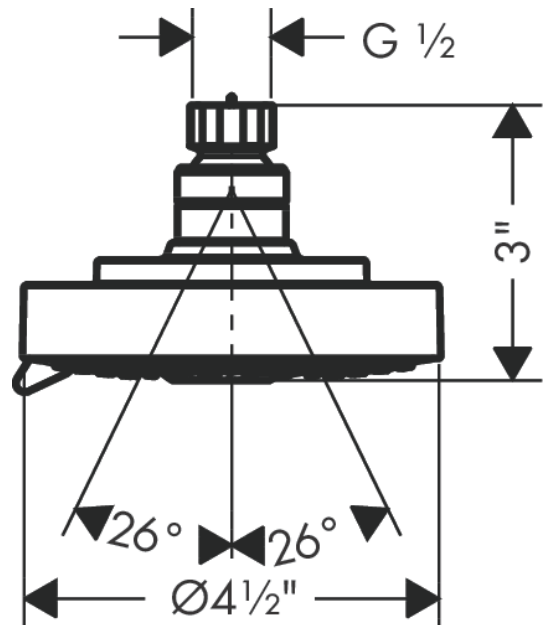

**Raindance S**  
**Showerhead 120 3-Jet, 2.5 GPM**  
 Finishes : **chrome** Part no. : **27457001**

**Description**

**Features**

- 95 no-clog spray channels
- Spray modes: RainAir, BalanceAir, Whirl
- Flow: 2.5 GPM (9.5 L/Min)

**Item details**

List Price \$ 224.00

**Technology**

**Compliance**

**Product image**

**Scale drawing**

**Raindance S**  
**Showerhead 120 3-Jet, 2.5 GPM**  
Finishes : **chrome**    Part no. : **27457001**

Exploded drawing

Year of production: >03/10

**Raindance S**  
**Showerhead 120 3-Jet, 2.5 GPM**  
 Finishes : **chrome**    Part no. : **27457001**

**Spare parts list**

Year of production: >**03/10**

| <b>Pos.</b> | <b>Description</b> | <b>Part no.</b> | <b>Price</b> | <b>PU</b> |
|-------------|--------------------|-----------------|--------------|-----------|
| 1           | filter packing     | 88649000        | -            | 1         |