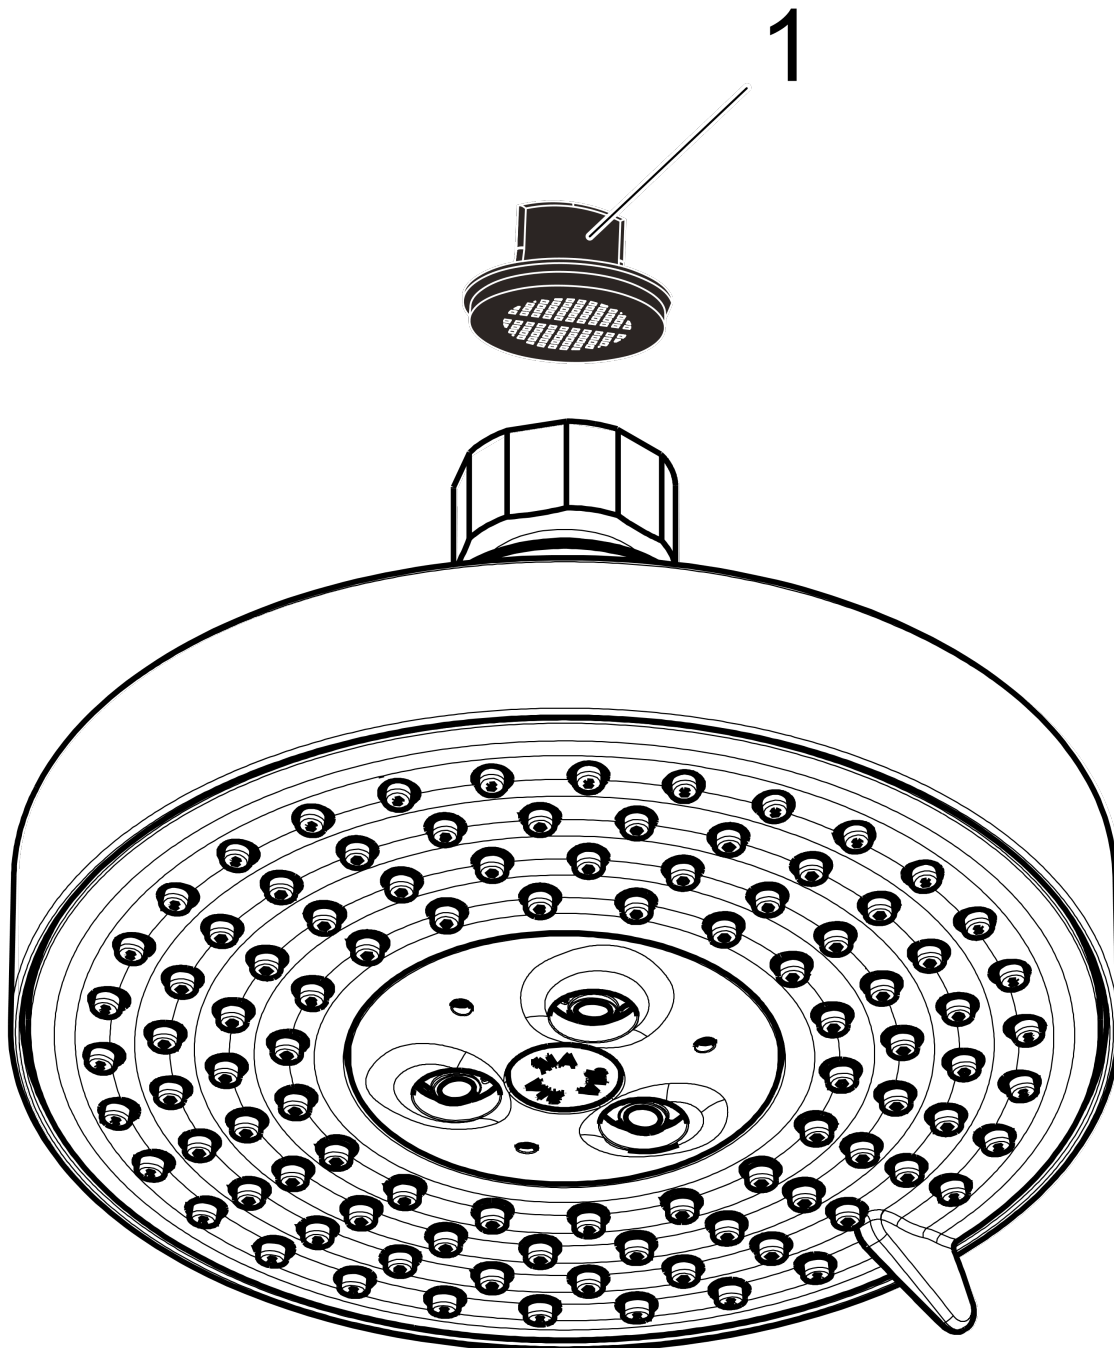

**Raindance S**  
**Showerhead 120 3-Jet, 2.5 GPM**  
 Finishes : **chrome** Part no. : **27457001**

**Description**

**Features**

- 95 no-clog spray channels
- Spray modes: RainAir, BalanceAir, Whirl
- Flow: 2.5 GPM (9.5 L/Min)

**Item details**

List Price \$ 224.00

**Technology**

**Compliance**

**Product image**

**Scale drawing**

**Raindance S**  
**Showerhead 120 3-Jet, 2.5 GPM**  
Finishes : **chrome**    Part no. : **27457001**

Exploded drawing

Year of production: >03/10

**Raindance S**  
**Showerhead 120 3-Jet, 2.5 GPM**  
 Finishes : **chrome**    Part no. : **27457001**

**Spare parts list**

Year of production: >**03/10**

| <b>Pos.</b> | <b>Description</b> | <b>Part no.</b> | <b>Price</b> | <b>PU</b> |
|-------------|--------------------|-----------------|--------------|-----------|
| 1           | filter packing     | 88649000        | -            | 1         |