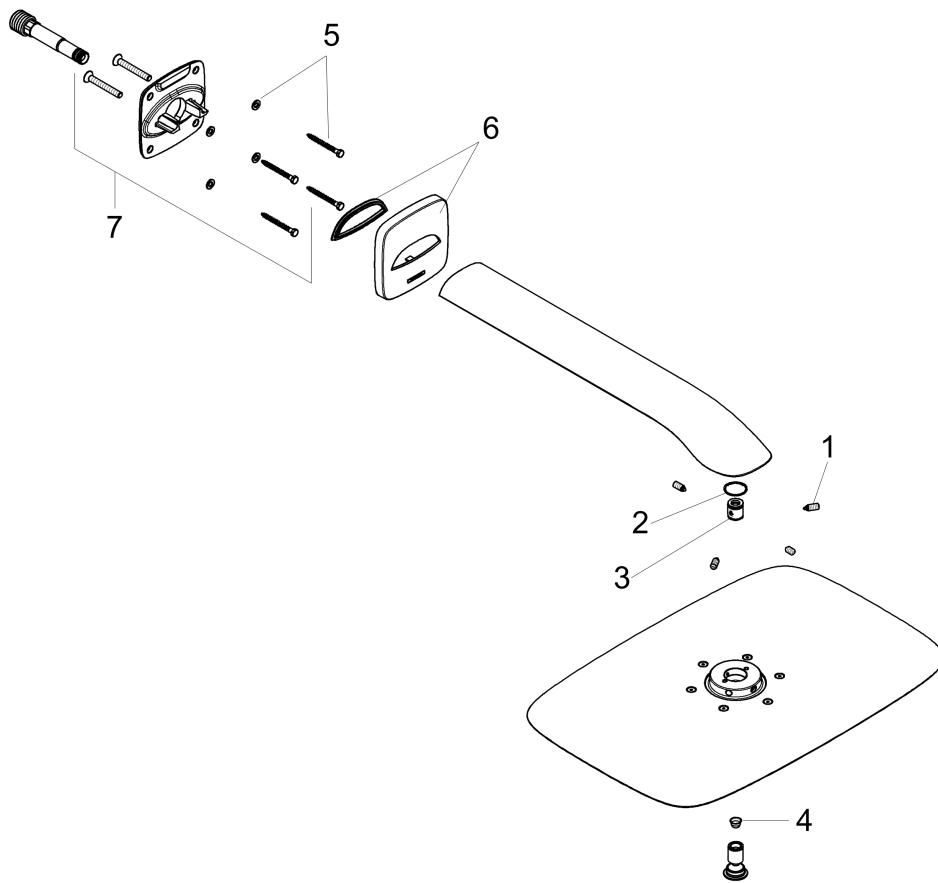

PuraVida
Showerhead 400 1-Jet with Showerarm, 2.5 GPM
 Finishes : **white/chrome** Part no. : **27437401**

Description

Features

- 192 no-clog spray channels
- Spray modes: RainAir XL
- Flow: 2.5 GPM (9.5 L/Min)
- Spray face finish: Chrome or White
- Includes brass showerarm

Item details

List Price \$ 1,872.00

Technology

Compliance

Product image

Scale drawing

PuraVida
Showerhead 400 1-Jet with Showerarm, 2.5 GPM
Finishes : **white/chrome** Part no. : **27437401**

Exploded drawing

Year of production: >09/09

PuraVida
Showerhead 400 1-Jet with Showerarm, 2.5 GPM
 Finishes : **white/chrome** Part no. : **27437401**

Spare parts list

Year of production: >09/09

Pos.	Description	Part no.	Price	PU
1	hollow set screw M6x10 DIN 914	96526000	-	1
2	O-ring 15x1,5	92118000	-	1
3	set of non return valves DW 15	94074000	-	1
4	filter	97735000	-	1
5	mounting set	98716000	-	1
6	escutcheon	95415000	-	1
7	wall flange	95746000	-	1
a	spray body	92290000	-	1