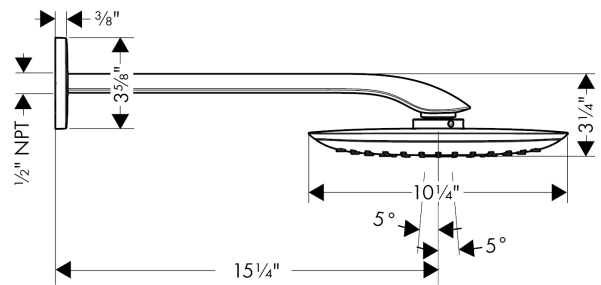

PuraVida
Showerhead 400 1-Jet with Showerarm, 2.5 GPM
 Finishes : **white/chrome** Part no. : **27437401**

Description

Features

- 192 no-clog spray channels
- Spray modes: RainAir XL
- Flow: 2.5 GPM (9.5 L/Min)
- Spray face finish: Chrome or White
- Includes brass showerarm

Item details

List Price \$ 1,872.00

Technology

Compliance

Product image

Scale drawing

PuraVida
Showerhead 400 1-Jet with Showerarm, 2.5 GPM
Finishes : **white/chrome** Part no. : **27437401**

Exploded drawing

Year of production: >09/09

PuraVida
Showerhead 400 1-Jet with Showerarm, 2.5 GPM
 Finishes : **white/chrome** Part no. : **27437401**

Spare parts list

Year of production: >09/09

Pos.	Description	Part no.	Price	PU
1	hollow set screw M6x10 DIN 914	96526000	-	1
2	O-ring 15x1,5	92118000	-	1
3	set of non return valves DW 15	94074000	-	1
4	filter	97735000	-	1
5	mounting set	98716000	-	1
6	escutcheon	95415000	-	1
7	wall flange	95746000	-	1
a	spray body	92290000	-	1