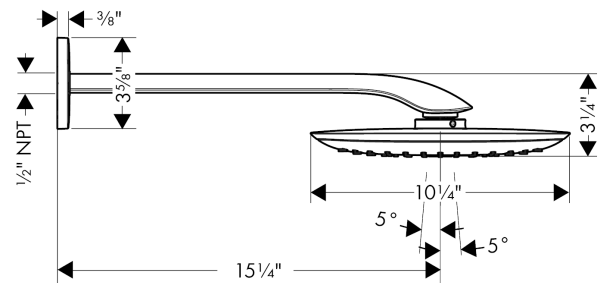

PuraVida
Showerhead 400 1-Jet with Showerarm, 2.5 GPM
 Finishes : **chrome** Part no. : **27437001**

Description

Features

- 192 no-clog spray channels
- Spray modes: RainAir XL
- Flow: 2.5 GPM (9.5 L/Min)
- Spray face finish: Chrome or White
- Includes brass showerarm

Item details

List Price \$ 1,872.00

Technology

Compliance

Product image

Scale drawing

PuraVida
Showerhead 400 1-Jet with Showerarm, 2.5 GPM
 Finishes : **chrome** Part no. : **27437001**

Spare parts list

Year of production: >06/12

Pos.	Description	Part no.	Price	PU
1	hollow set screw M6x10 DIN 914	96526000	-	1
2	O-ring 15x1,5	92118000	-	1
3	air jet	95416000	-	1
4	filter	97735000	-	1
5	set of non return valves DW 15	94074000	-	1
6	escutcheon	95415000	-	1
7	wall flange	95746000	-	1
8	mounting set	98716000	-	1
9	O-ring 9x2	98119000	-	1
a	spray body	92290000	-	1