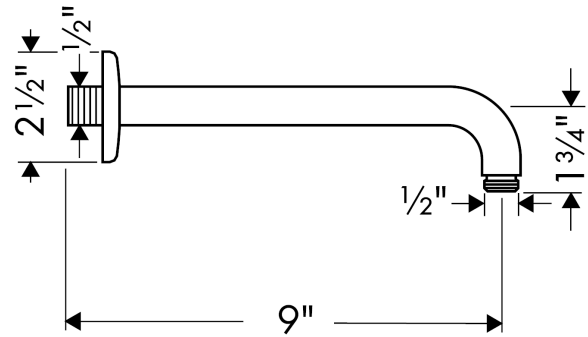

Showerarm Raindance 9"

Finishes : **chrome** Part no. : **27422001**

Description

Features

- Brass
- 1/2" NPT
- Escutcheon

Item details

List Price \$ 141.00

Compliance

Product image

Scale drawing

Showerarm Raindance 9"Finishes : **chrome** Part no. : **27422001****Exploded drawing**

Year of production: >11/03

Showerarm Raindance 9"

Finishes : **chrome** Part no. : **27422001**

Spare parts list

Year of production: >11/03

Pos.	Description	Part no.	Price	PU
1	escutcheon	28454000	-	1