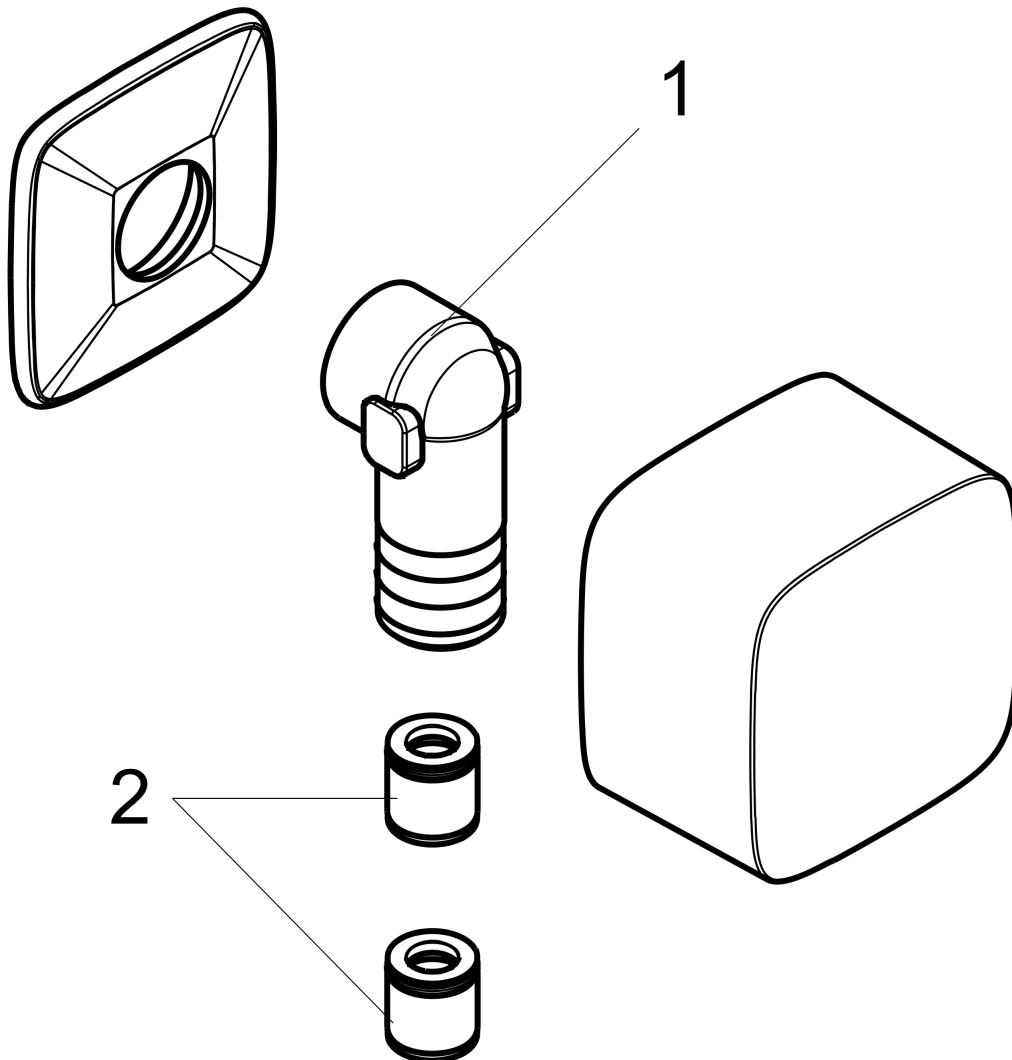

FixFit
Wall Outlet PuraVida with Check Valves
 Finishes : **chrome** Part no. : **27414001**

Description

Features

- non-return valve
- 1/2" NPT

Item details

List Price \$ 94.00

Compliance

Product image

Scale drawing

FixFit
Wall Outlet PuraVida with Check Valves
Finishes : **chrome** Part no. : **27414001**

Exploded drawing

Year of production: 09/09 - 01/18

FixFit

Wall Outlet PuraVida with Check Valves

Finishes : **chrome** Part no. : **27414001**

Spare parts list

Year of production: **09/09 - 01/18**

Pos.	Description	Part no.	Price	PU
1	connection angel	98531001	-	1
2	set of non return valves DW 15	94074000	-	1