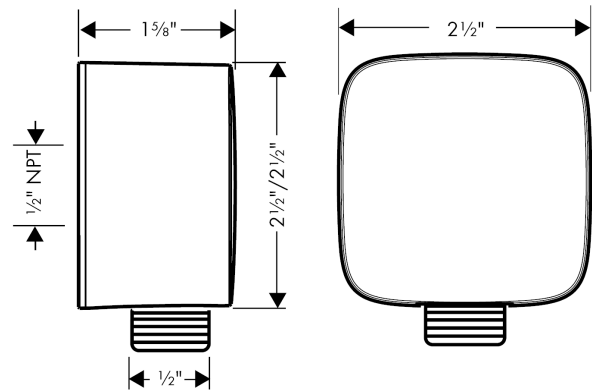

FixFit
Wall Outlet PuraVida with Check Valves
 Finishes : **chrome** Part no. : **27414001**

Description

Features

- non-return valve
- 1/2" NPT

Item details

List Price \$ 94.00

Compliance

Product image

Scale drawing

FixFit
Wall Outlet PuraVida with Check Valves
Finishes : **chrome** Part no. : **27414001**

Exploded drawing

Year of production: 09/09 - 01/18

FixFit

Wall Outlet PuraVida with Check Valves

Finishes : **chrome** Part no. : **27414001**

Spare parts list

Year of production: **09/09 - 01/18**

Pos.	Description	Part no.	Price	PU
1	connection angel	98531001	-	1
2	set of non return valves DW 15	94074000	-	1