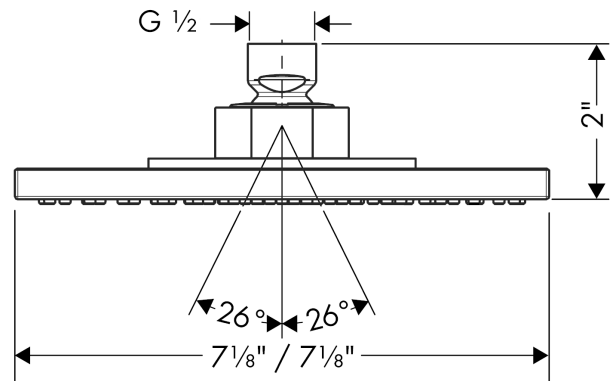

**Showerhead 180 Square 1-Jet, 2.5 GPM**  
 Finishes : **chrome** Part no. : **27404001**

**Description**

**Features**

- 107 no-clog spray channels
- Spray modes: Full
- Flow: 2.5 GPM (9.5 L/Min)
- Fully-finished matching spray face

**Item details**

List Price \$ 710.00

**Technology**

**Compliance**

**Product image**

**Scale drawing**

**Showerhead 180 Square 1-Jet, 2.5 GPM**  
Finishes : **chrome**    Part no. : **27404001**

**Exploded drawing**

Year of production: >11/06

**Showerhead 180 Square 1-Jet, 2.5 GPM**  
 Finishes : **chrome**    Part no. : **27404001**

**Spare parts list**

Year of production: >11/06

<b>Pos.</b>	<b>Description</b>	<b>Part no.</b>	<b>Price</b>	<b>PU</b>
1	filter packing	88649000	-	1