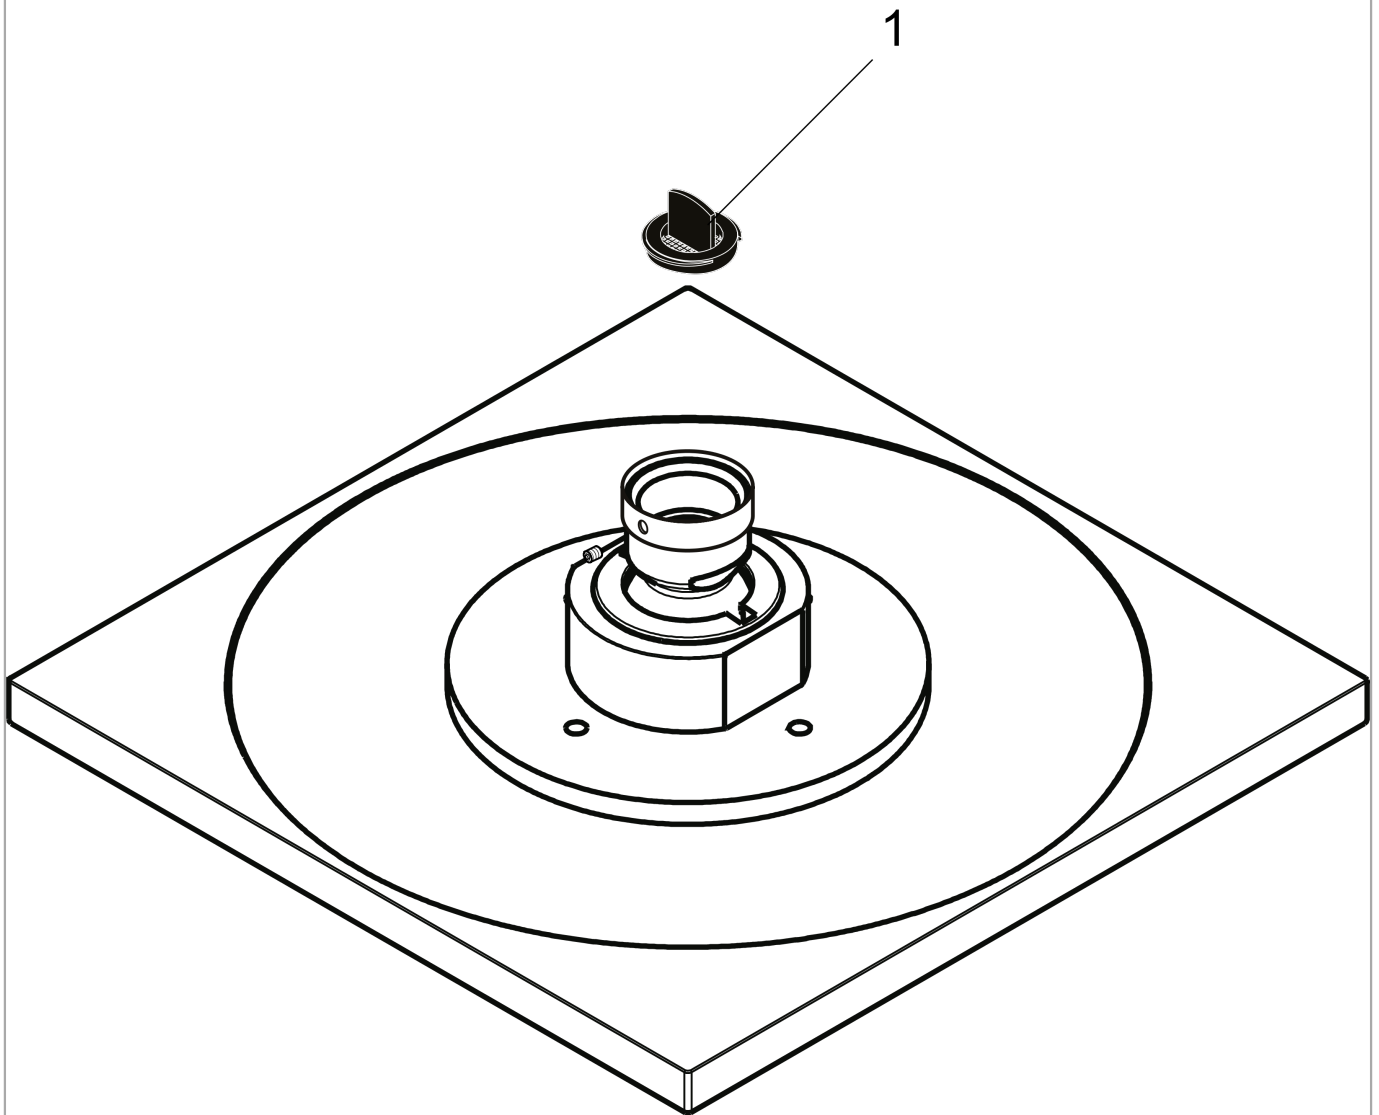

**Showerhead 180 Square 1-Jet, 2.5 GPM**  
 Finishes : **chrome** Part no. : **27404001**

**Description**

**Features**

- 107 no-clog spray channels
- Spray modes: Full
- Flow: 2.5 GPM (9.5 L/Min)
- Fully-finished matching spray face

**Item details**

List Price \$ 710.00

**Technology**

**Compliance**

**Product image**

**Scale drawing**

**Showerhead 180 Square 1-Jet, 2.5 GPM**  
Finishes : **chrome**    Part no. : **27404001**

**Exploded drawing**

Year of production: >11/06

**Showerhead 180 Square 1-Jet, 2.5 GPM**  
 Finishes : **chrome**    Part no. : **27404001**

**Spare parts list**

Year of production: >11/06

<b>Pos.</b>	<b>Description</b>	<b>Part no.</b>	<b>Price</b>	<b>PU</b>
1	filter packing	88649000	-	1