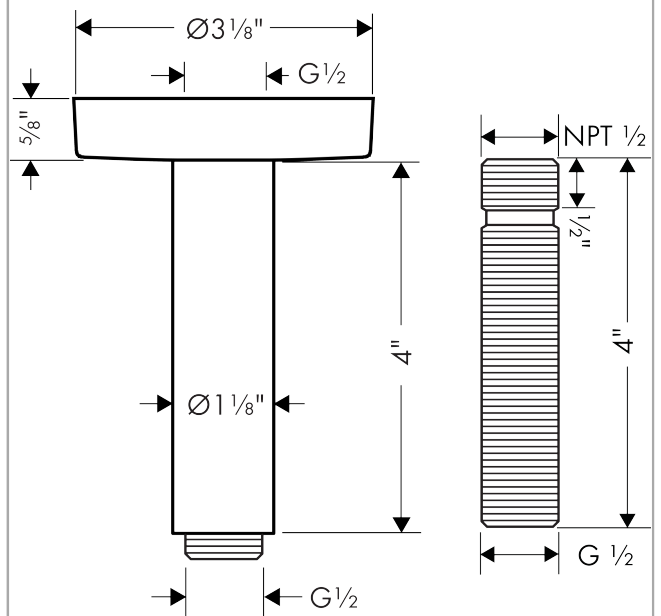

**Raindance E  
Extension Pipe for Ceiling Mount**

Finishes : **brushed nickel** Part no. : **27393821**

**Description**

**Features**

- Brass
- 1/2" NPT
- 4" pipe, Escutcheon, Includes adjustable installation nipple, Multiple pipes may be joined in series to create a longer extension, Included mounting plate provides additional support

**Item details**

List Price \$ 163.00

**Compliance**

**Product image**

**Scale drawing**

**Raindance E**  
**Extension Pipe for Ceiling Mount**  
 Finishes : **brushed nickel** Part no. : **27393821**

Exploded drawing

Year of production: >03/18

**Raindance E**  
**Extension Pipe for Ceiling Mount**  
 Finishes : **brushed nickel**    Part no. : **27393821**

**Spare parts list**

Year of production: >03/18

Pos.	Description	Part no.	Price	PU
1	mounting kit	95208000	-	1
2	O-ring 34x2	98383000	-	1
3	escutcheon	97734820	-	1
4	-	27479001	-	1