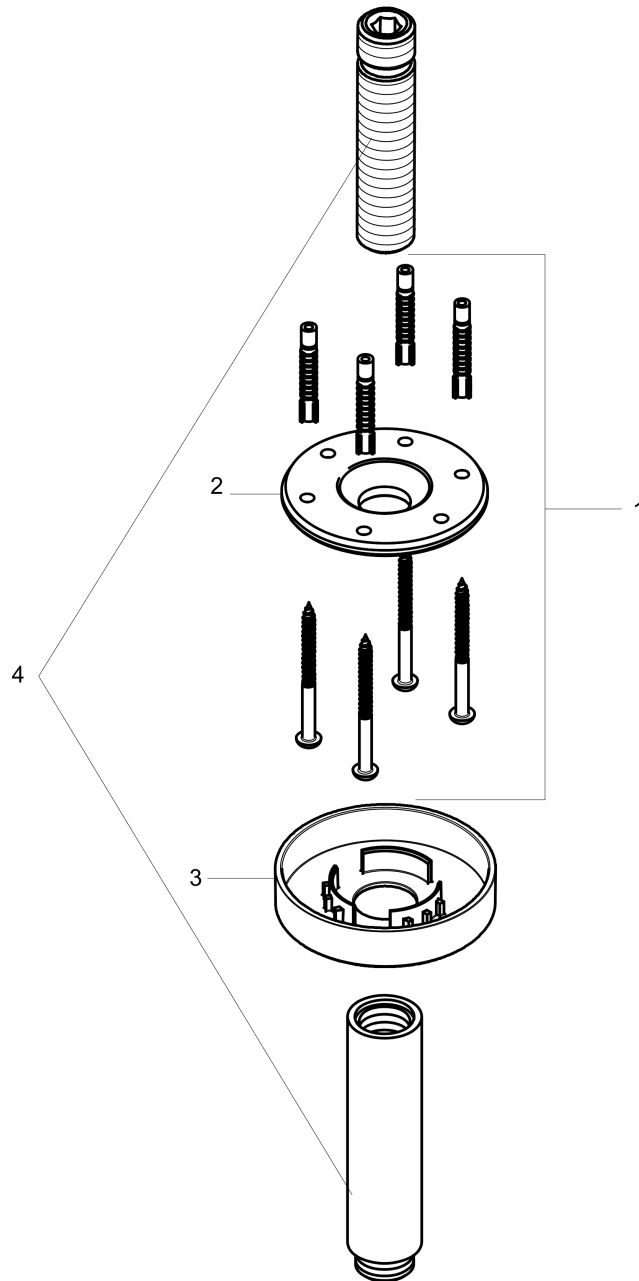

**Raindance E  
Extension Pipe for Ceiling Mount**

Finishes : **brushed nickel** Part no. : **27393821**

**Description**

**Features**

- Brass
- 1/2" NPT
- 4" pipe, Escutcheon, Includes adjustable installation nipple, Multiple pipes may be joined in series to create a longer extension, Included mounting plate provides additional support

**Item details**

List Price \$ 163.00

**Compliance**

**Product image**

**Scale drawing**

**Raindance E**  
**Extension Pipe for Ceiling Mount**  
 Finishes : **brushed nickel** Part no. : **27393821**

Exploded drawing

Year of production: >03/18

**Raindance E**  
**Extension Pipe for Ceiling Mount**  
 Finishes : **brushed nickel**    Part no. : **27393821**

**Spare parts list**

Year of production: >03/18

Pos.	Description	Part no.	Price	PU
1	mounting kit	95208000	-	1
2	O-ring 34x2	98383000	-	1
3	escutcheon	97734820	-	1
4	-	27479001	-	1