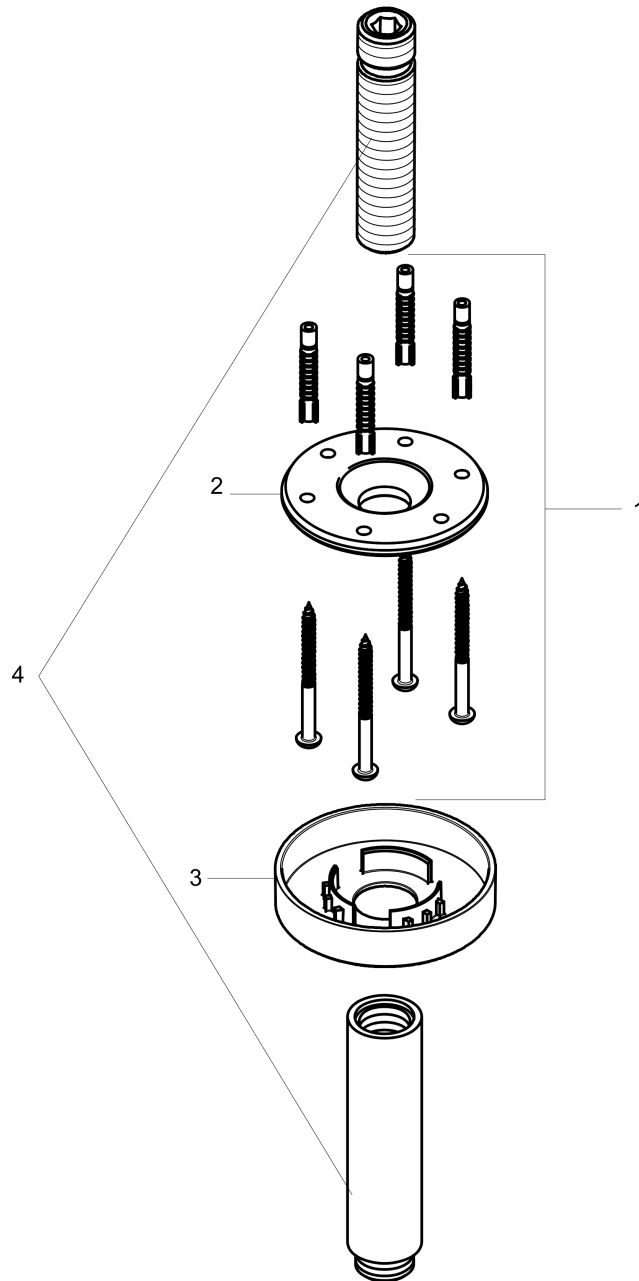

**Raindance E**  
**Extension Pipe for Ceiling Mount**  
 Finishes : **chrome** Part no. : **27393001**

**Description**

**Features**

- Brass
- 1/2" NPT
- 4" pipe, Escutcheon, Includes adjustable installation nipple, Multiple pipes may be joined in series to create a longer extension, Included mounting plate provides additional support

**Item details**

List Price \$ 125.00

**Compliance**

**Product image**

**Scale drawing**

**Raindance E**  
**Extension Pipe for Ceiling Mount**  
Finishes : **chrome**    Part no. : **27393001**

Exploded drawing

Year of production: >03/18

**Raindance E**  
**Extension Pipe for Ceiling Mount**  
 Finishes : **chrome**    Part no. : **27393001**

**Spare parts list**

Year of production: >**03/18**

Pos.	Description	Part no.	Price	PU
1	mounting kit	95208000	-	1
2	O-ring 34x2	98383000	-	1
3	escutcheon Ø 80 mm	92122000	-	1
4	-	27479001	-	1