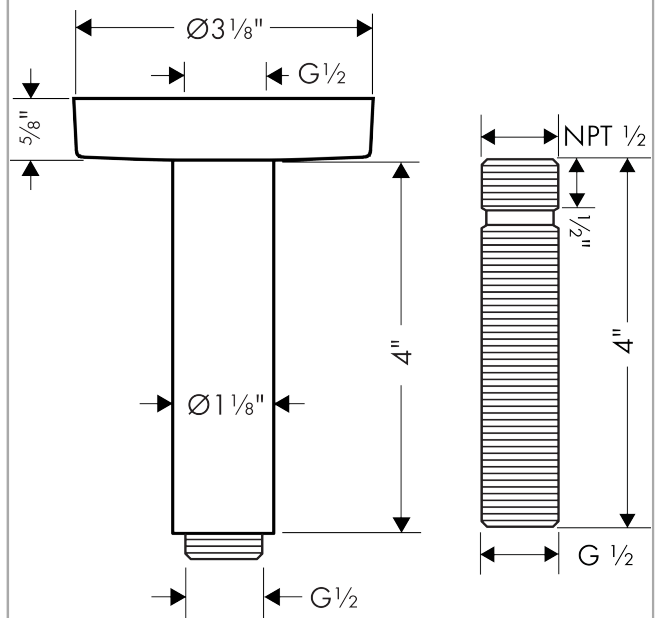

**Raindance E**  
**Extension Pipe for Ceiling Mount**  
 Finishes : **chrome** Part no. : **27393001**

**Description**

**Features**

- Brass
- 1/2" NPT
- 4" pipe, Escutcheon, Includes adjustable installation nipple, Multiple pipes may be joined in series to create a longer extension, Included mounting plate provides additional support

**Item details**

List Price \$ 125.00

**Compliance**

**Product image**

**Scale drawing**

**Raindance E**  
**Extension Pipe for Ceiling Mount**  
Finishes : **chrome**    Part no. : **27393001**

Exploded drawing

Year of production: >03/18

**Raindance E**  
**Extension Pipe for Ceiling Mount**  
 Finishes : **chrome**    Part no. : **27393001**

**Spare parts list**

Year of production: >**03/18**

Pos.	Description	Part no.	Price	PU
1	mounting kit	95208000	-	1
2	O-ring 34x2	98383000	-	1
3	escutcheon Ø 80 mm	92122000	-	1
4	-	27479001	-	1