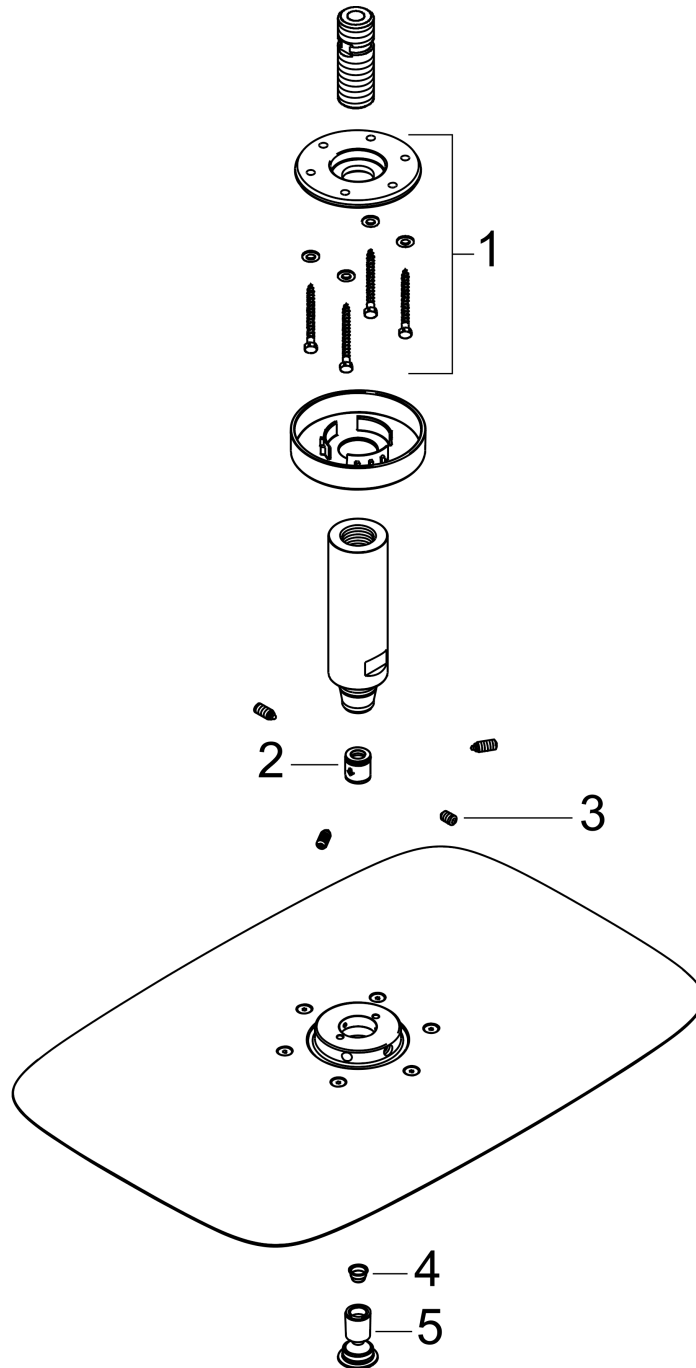

PuraVida
Showerhead 400 1-Jet with Ceiling Mount, 2.5 GPM
 Finishes : **white/chrome** Part no. : **27390401**

Description

Features

- 192 no-clog spray channels
- Spray modes: RainAir XL
- Flow: 2.5 GPM (9.5 L/Min)
- Spray face finish: Chrome or White
- Includes brass showerarm

Item details

List Price \$ 1,611.00

Technology

Compliance

Product image

Scale drawing

PuraVida
Showerhead 400 1-Jet with Ceiling Mount, 2.5 GPM
Finishes : **white/chrome** Part no. : **27390401**

Exploded drawing

Year of production: >03/10

PuraVida
Showerhead 400 1-Jet with Ceiling Mount, 2.5 GPM
 Finishes : **white/chrome** Part no. : **27390401**

Spare parts list

Year of production: >03/10

Pos.	Description	Part no.	Price	PU
1	mounting kit	95208000	-	1
2	set of non return valves DW 15	94074000	-	1
3	hollow set screw M6x10 DIN 914	96526000	-	1
4	filter	97735000	-	1
5	air jet (Eco)	95416001	-	1