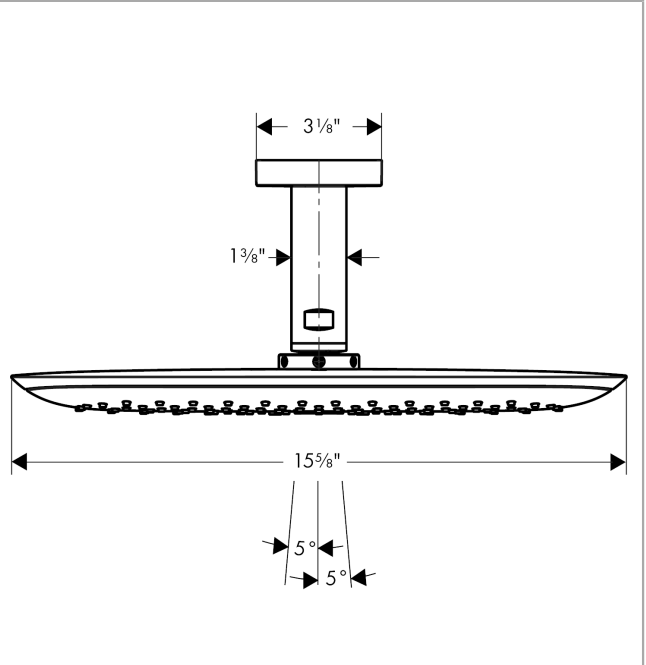

PuraVida
Showerhead 400 1-Jet with Ceiling Mount, 2.5 GPM
 Finishes : **white/chrome** Part no. : **27390401**

Description

Features

- 192 no-clog spray channels
- Spray modes: RainAir XL
- Flow: 2.5 GPM (9.5 L/Min)
- Spray face finish: Chrome or White
- Includes brass showerarm

Item details

List Price \$ 1,611.00

Technology

Compliance

Product image

Scale drawing

PuraVida
Showerhead 400 1-Jet with Ceiling Mount, 2.5 GPM
Finishes : **white/chrome** Part no. : **27390401**

Exploded drawing

Year of production: >03/10

PuraVida
Showerhead 400 1-Jet with Ceiling Mount, 2.5 GPM
 Finishes : **white/chrome** Part no. : **27390401**

Spare parts list

Year of production: >03/10

Pos.	Description	Part no.	Price	PU
1	mounting kit	95208000	-	1
2	set of non return valves DW 15	94074000	-	1
3	hollow set screw M6x10 DIN 914	96526000	-	1
4	filter	97735000	-	1
5	air jet (Eco)	95416001	-	1