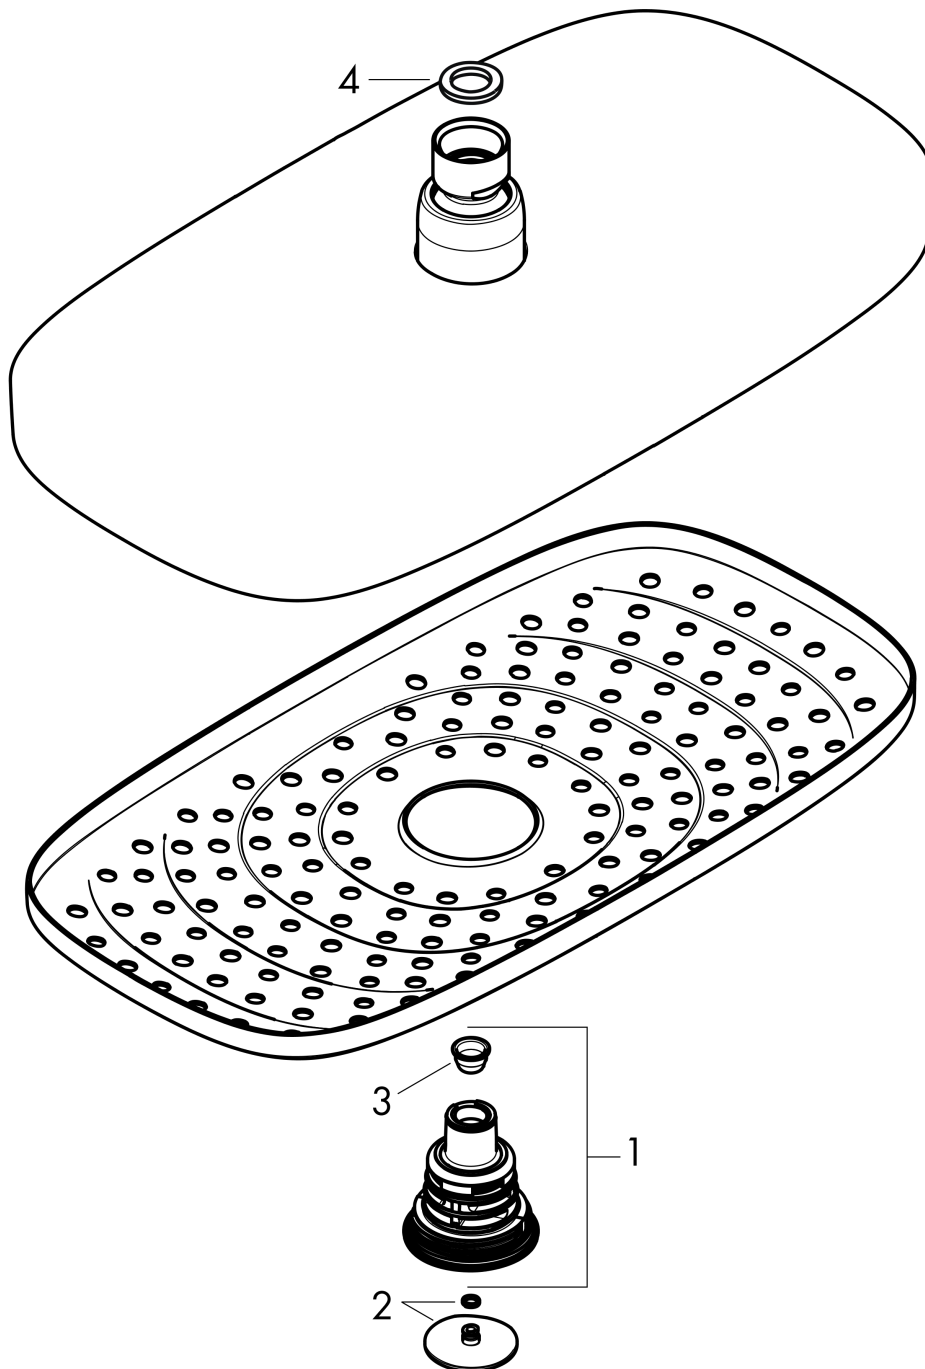

Raindance Select E
Showerhead 300 2-Jet, 2.5 GPM
 Finishes : **white/chrome** Part no. : **27387401**

Description

Features

- 146 no-clog spray channels
- Spray modes: RainAir, Rain
- Flow: 2.5 GPM (9.5 L/Min)
- Select button for comfortable alternation of spray modes
- Fully-finished matching spray face
- Spray face removable for cleaning

Item details

List Price \$ 680.00

Technology

Compliance

Product image

Scale drawing

Raindance Select E
Showerhead 300 2-Jet, 2.5 GPM
Finishes : **white/chrome** Part no. : **27387401**

Exploded drawing

Year of production: >01/14

Raindance Select E
Showerhead 300 2-Jet, 2.5 GPM
 Finishes : **white/chrome** Part no. : **27387401**

Spare parts list

Year of production: >01/14

Pos.	Description	Part no.	Price	PU
1	selector assy	98343001	-	1
2	cover	98344000	-	1
3	filter	97735000	-	1
4	flat seal	97674000	-	1