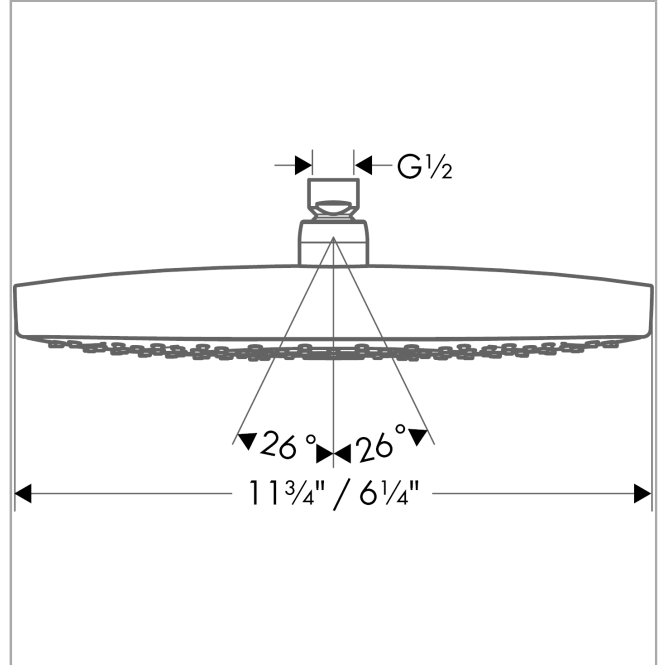

Raindance Select E
Showerhead 300 2-Jet, 2.5 GPM
 Finishes : **white/chrome** Part no. : **27387401**

Description

Features

- 146 no-clog spray channels
- Spray modes: RainAir, Rain
- Flow: 2.5 GPM (9.5 L/Min)
- Select button for comfortable alternation of spray modes
- Fully-finished matching spray face
- Spray face removable for cleaning

Item details

List Price \$ 680.00

Technology

Compliance

Product image

Scale drawing

Raindance Select E
Showerhead 300 2-Jet, 2.5 GPM
Finishes : **white/chrome** Part no. : **27387401**

Exploded drawing

Year of production: >01/14

Raindance Select E
Showerhead 300 2-Jet, 2.5 GPM
 Finishes : **white/chrome** Part no. : **27387401**

Spare parts list

Year of production: >01/14

Pos.	Description	Part no.	Price	PU
1	selector assy	98343001	-	1
2	cover	98344000	-	1
3	filter	97735000	-	1
4	flat seal	97674000	-	1