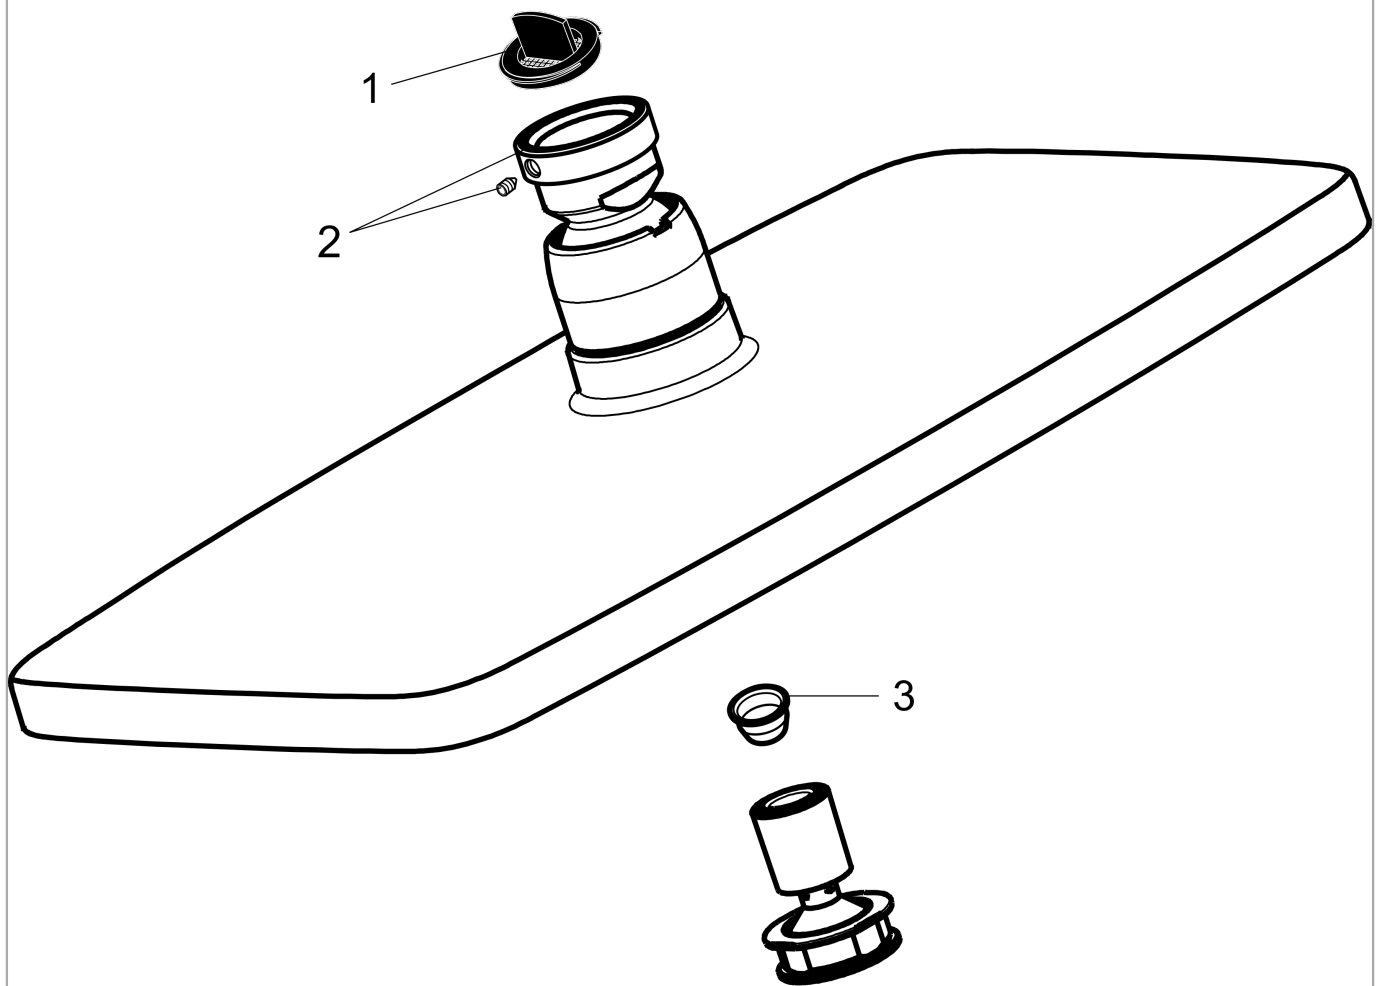

Raindance E

Showerhead 360 1-Jet, 2.5 GPM

Finishes : **chrome** Part no. : **27381001**

Description

Features

- 163 no-clog spray channels
- Spray modes: RainAir
- Flow: 2.5 GPM (9.5 L/Min)
- Fully-finished matching spray face

Item details

List Price \$ 818.00

Technology

Compliance

Product image

Scale drawing

Raindance E
Showerhead 360 1-Jet, 2.5 GPM
 Finishes : **chrome** Part no. : **27381001**

Exploded drawing

Year of production: >05/10

Raindance E

Showerhead 360 1-Jet, 2.5 GPM

Finishes : **chrome** Part no. : **27381001**

Spare parts list

Year of production: >05/10

Pos.	Description	Part no.	Price	PU
1	filter packing	88649000	-	1
2	lock washer	98942000	-	1
3	filter	97735000	-	1