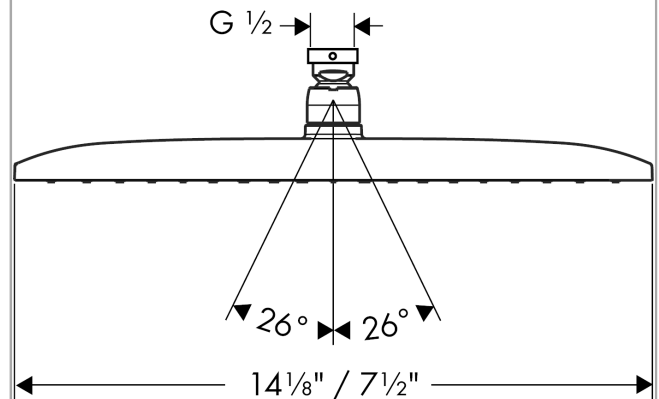

Raindance E

Showerhead 360 1-Jet, 2.5 GPM

Finishes : **chrome** Part no. : **27381001**

Description

Features

- 163 no-clog spray channels
- Spray modes: RainAir
- Flow: 2.5 GPM (9.5 L/Min)
- Fully-finished matching spray face

Item details

List Price \$ 818.00

Technology

Compliance

Product image

Scale drawing

Raindance E
Showerhead 360 1-Jet, 2.5 GPM
 Finishes : **chrome** Part no. : **27381001**

Exploded drawing

Year of production: >05/10

Raindance E

Showerhead 360 1-Jet, 2.5 GPM

Finishes : **chrome** Part no. : **27381001**

Spare parts list

Year of production: >05/10

Pos.	Description	Part no.	Price	PU
1	filter packing	88649000	-	1
2	lock washer	98942000	-	1
3	filter	97735000	-	1