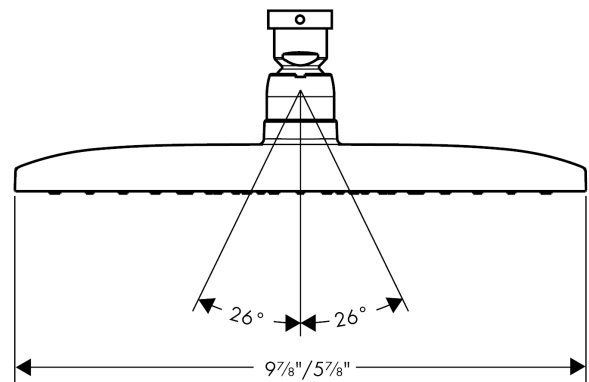

**Raindance E**  
**Showerhead 240 1-Jet, 2.5 GPM**  
 Finishes : **chrome** Part no. : **27380001**

**Description**

**Features**

- 141 no-clog spray channels
- Spray modes: RainAir
- Flow: 2.5 GPM (9.5 L/Min)
- Fully-finished matching spray face

**Item details**

List Price \$ 678.00

**Technology**

**Compliance**

**Product image**

**Scale drawing**

**Raindance E**  
**Showerhead 240 1-Jet, 2.5 GPM**  
 Finishes : **chrome**    Part no. : **27380001**

**Exploded drawing**

Year of production: >05/10

**Raindance E**  
**Showerhead 240 1-Jet, 2.5 GPM**  
 Finishes : **chrome**    Part no. : **27380001**

**Spare parts list**

Year of production: >05/10

Pos.	Description	Part no.	Price	PU
1	filter packing	88649000	-	1
2	lock washer	98942000	-	1
3	filter	97735000	-	1