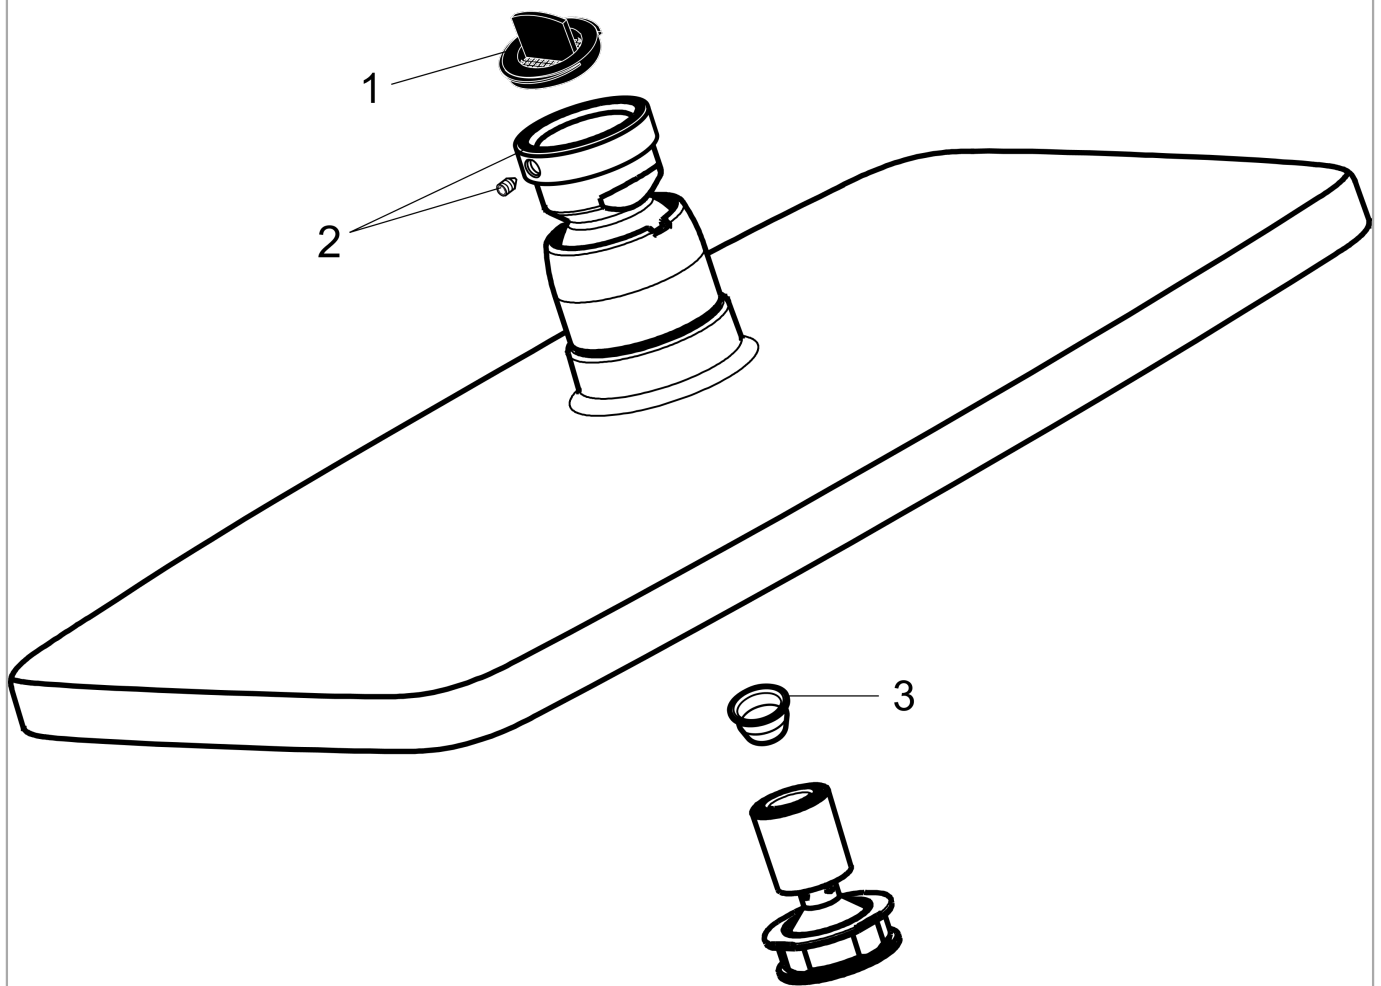

**Raindance E**  
**Showerhead 240 1-Jet, 2.5 GPM**  
 Finishes : **chrome** Part no. : **27380001**

**Description**

**Features**

- 141 no-clog spray channels
- Spray modes: RainAir
- Flow: 2.5 GPM (9.5 L/Min)
- Fully-finished matching spray face

**Item details**

List Price \$ 678.00

**Technology**

**Compliance**

**Product image**

**Scale drawing**

**Raindance E**  
**Showerhead 240 1-Jet, 2.5 GPM**  
 Finishes : **chrome**    Part no. : **27380001**

**Exploded drawing**

Year of production: >05/10

**Raindance E**  
**Showerhead 240 1-Jet, 2.5 GPM**  
 Finishes : **chrome**    Part no. : **27380001**

**Spare parts list**

Year of production: >05/10

Pos.	Description	Part no.	Price	PU
1	filter packing	88649000	-	1
2	lock washer	98942000	-	1
3	filter	97735000	-	1