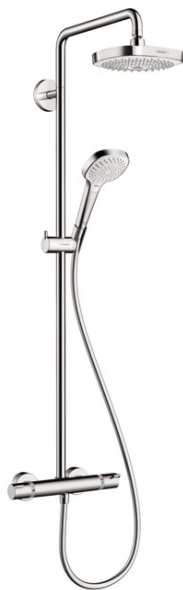

**Croma Select E**  
**Showerpipe 180 2-Jet, 2.0 GPM**  
 Finishes : **chrome** Part no. : **27257001**

### Features

- consists of: Showerhead, Handshower, Thermostatic shower mixer, Handshower hose, Slider
- Flow: 2.0 GPM (7.6 L/Min)
- Outlets may not be operated simultaneously
- Shower outlet flow: 2.0 GPM (7.6 L/min)
- Shower arm swivels left and right
- Anti-scald 100° safety stop
- Integrated volume control/diverter for 2 functions
- Exposed installation
- Thermostatic cartridge
- Built-in service stops

## Item details

List Price \$ 1,012.00

## Scale drawing

**Croma Select E**  
**Showerpipe 180 2-Jet, 2.0 GPM**  
 Finishes : **chrome** Part no. : **27257001**

Exploded drawing

Year of production: >01/16

**Croma Select E**  
**Showerpipe 180 2-Jet, 2.0 GPM**  
 Finishes : **chrome** Part no. : **27257001**