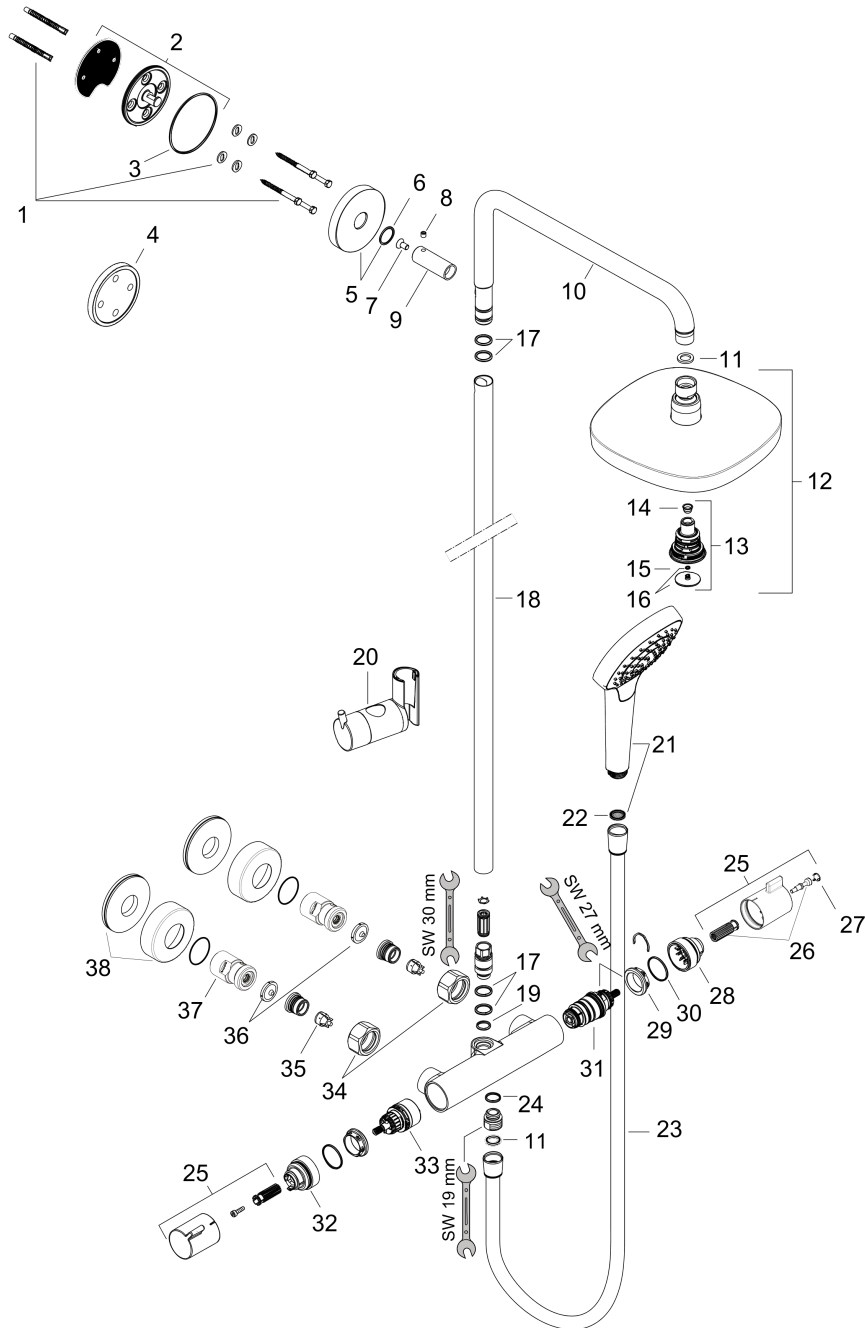

### Features

- consists of: Showerhead, Handshower, Thermostatic shower mixer, Handshower hose, Slider
- Flow: 2.0 GPM (7.6 L/Min)
- Outlets may not be operated simultaneously
- Shower outlet flow: 2.0 GPM (7.6 L/min)
- Shower arm swivels left and right
- Anti-scald 100° safety stop
- Integrated volume control/diverter for 2 functions
- Exposed installation
- Thermostatic cartridge
- Built-in service stops

## Product image

## Scale drawing

**Croma Select E**  
**Showerpipe 180 2-Jet, 2.0 GPM**  
 Finishes : **chrome** Part no. : **27257001**

Exploded drawing

Year of production: >01/16

**Croma Select E**  
**Showerpipe 180 2-Jet, 2.0 GPM**  
 Finishes : **chrome** Part no. : **27257001**

## Spare parts list

Year of production: >01/16

Pos.	Description	Part no.	Price	PU
1	mounting set	98716000	-	1
2	wall flange	95687000	-	1
3	O-ring 72x2	98395000	-	1
4	tile-matching-disk	98681000	-	1
5	escutcheon Ø 80 mm	95691000	-	1
6	O-ring 20x2	98165000	-	1
7	screw	92137000	-	1
8	hollow set screw M6x5	98447000	-	1
9	sleeve	92166000	-	1
10	shower arm	92348000	-	1
11	seal	98058000	-	1
12	showerhead cpl.	26528001	-	1
13	selector assy	98343000	-	1
14	filter	97735000	-	1
15	O-ring 3x1	98384000	-	1
16	cover	98344000	-	1
17	O-ring 15x2,5	98131000	-	1
18	pipe 973 mm	92468000	-	1
19	O-ring 12x2,25	98382000	-	1
20	support, assy	97651000	-	1
21	handshower	26811401	-	1
22	filter packing	94246000	-	1
23	shower hose 1,60 m	28276003	-	1
24	O-ring 14x2	98129000	-	1
25	handle	95836001	-	1
26	handle fixing set	95843001	-	1
27	cover cap	95433000	-	1
28	safety set for temperature control	95839001	-	1
29	nut	98913000	-	1
30	O-ring 26x1,5	98390000	-	1
31	thermostat cartridge	98282001	-	1
32	stop ring for flow control	95927000	-	1
33	shut off unit with selector	98283000	-	1
34	set of nuts	96157000	-	1
35	non return valve	96737000	-	1
36	filter packing	96922000	-	1
37	isolation valve	98341000	-	1
38	escutcheon	98340000	-	1