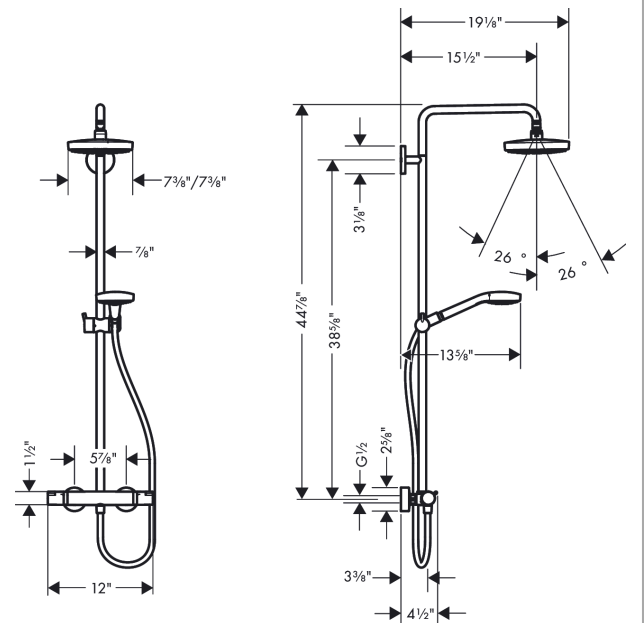

### Features

- consists of: Showerhead, Handshower, Thermostatic shower mixer, Handshower hose, Slider
- Flow: 2.0 GPM (7.6 L/Min)
- Outlets may not be operated simultaneously
- Shower outlet flow: 2.0 GPM (7.6 L/min)
- Shower arm swivels left and right
- Anti-scald 100° safety stop
- Integrated volume control/diverter for 2 functions
- Exposed installation
- Thermostatic cartridge
- Built-in service stops

## Technology

## Scale drawing

**Croma Select E**  
**Showerpipe 180 2-Jet, 2.0 GPM**  
 Finishes : **chrome** Part no. : **27257001**

Exploded drawing

Year of production: >01/16

**Croma Select E**  
**Showerpipe 180 2-Jet, 2.0 GPM**  
 Finishes : **chrome** Part no. : **27257001**

## Spare parts list

Year of production: >01/16

Pos.	Description	Part no.	Price	PU
1	mounting set	98716000	-	1
2	wall flange	95687000	-	1
3	O-ring 72x2	98395000	-	1
4	tile-matching-disk	98681000	-	1
5	escutcheon Ø 80 mm	95691000	-	1
6	O-ring 20x2	98165000	-	1
7	screw	92137000	-	1
8	hollow set screw M6x5	98447000	-	1
9	sleeve	92166000	-	1
10	shower arm	92348000	-	1
11	seal	98058000	-	1
12	showerhead cpl.	26528001	-	1
13	selector assy	98343000	-	1
14	filter	97735000	-	1
15	O-ring 3x1	98384000	-	1
16	cover	98344000	-	1
17	O-ring 15x2,5	98131000	-	1
18	pipe 973 mm	92468000	-	1
19	O-ring 12x2,25	98382000	-	1
20	support, assy	97651000	-	1
21	handshower	26811401	-	1
22	filter packing	94246000	-	1
23	shower hose 1,60 m	28276003	-	1
24	O-ring 14x2	98129000	-	1
25	handle	95836001	-	1
26	handle fixing set	95843001	-	1
27	cover cap	95433000	-	1
28	safety set for temperature control	95839001	-	1
29	nut	98913000	-	1
30	O-ring 26x1,5	98390000	-	1
31	thermostat cartridge	98282001	-	1
32	stop ring for flow control	95927000	-	1
33	shut off unit with selector	98283000	-	1
34	set of nuts	96157000	-	1
35	non return valve	96737000	-	1
36	filter packing	96922000	-	1
37	isolation valve	98341000	-	1
38	escutcheon	98340000	-	1