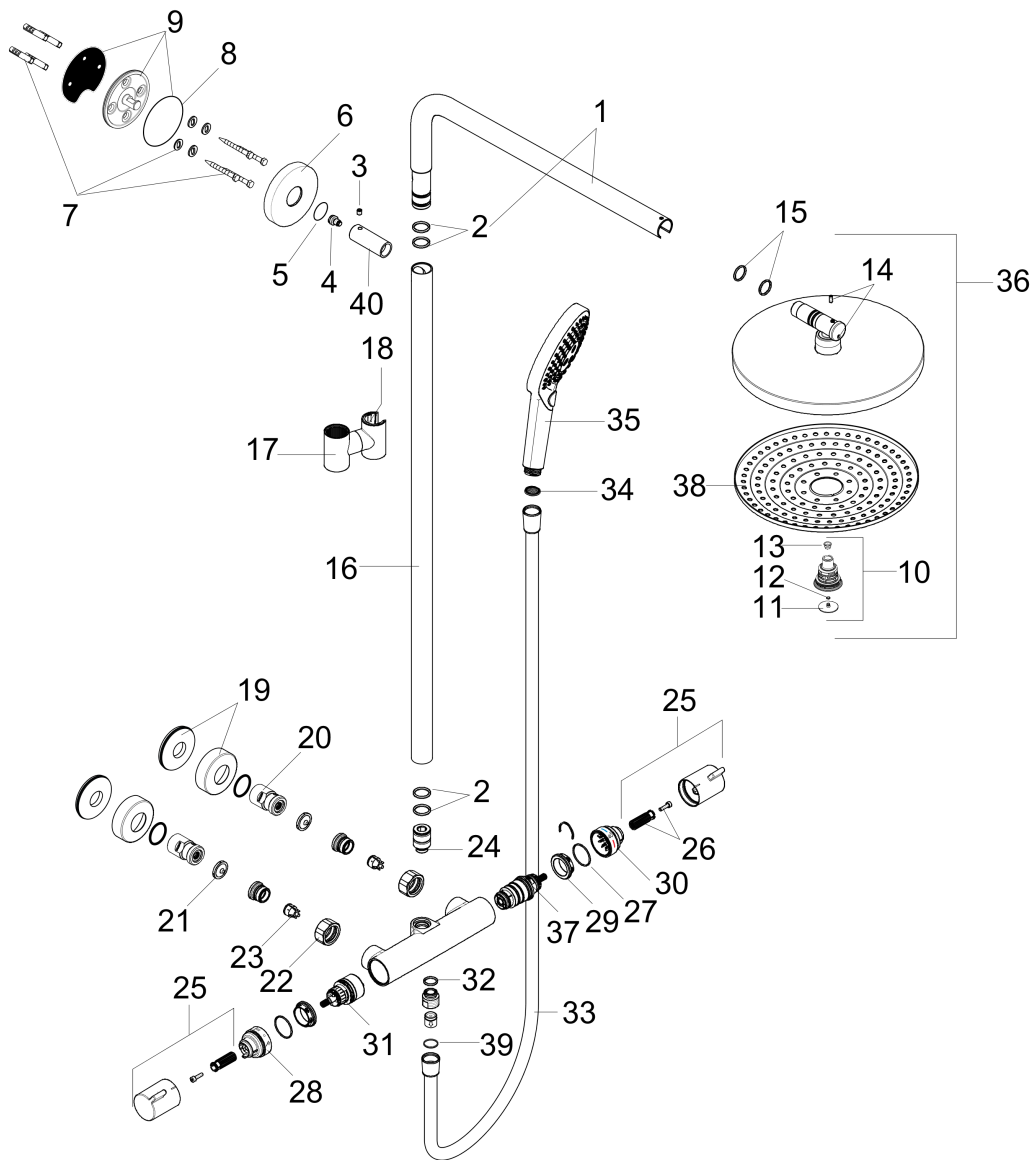

### Scale drawing

**Raindance Select S**  
**Showerpipe 240 2-Jet, 2.5 GPM**  
 Finishes : **chrome**    Part no. : **27129001**

Exploded drawing

Year of production: >08/13

**Raindance Select S**  
**Showerpipe 240 2-Jet, 2.5 GPM**  
 Finishes : **chrome** Part no. : **27129001**

## Spare parts list

Year of production: >08/13

Pos.	Description	Part no.	Price	PU
1	shower arm	98493000	-	1
2	O-ring 17x2,5	98387000	-	1
3	hollow set screw M6x5	98447000	-	1
4	screw	92137000	-	1
5	O-ring 20x2	98165000	-	1
6	escutcheon Ø 80 mm	95690000	-	1
7	mounting set	98716000	-	1
8	O-ring 72x2	98395000	-	1
9	wall flange	95687000	-	1
10	selector assy	98343000	-	1
11	cover	98344000	-	1
12	O-ring 3x1	98384000	-	1
13	filter	97735000	-	1
14	hollow set screw M4x10	97667000	-	1
15	O-ring 17x2	98199000	-	1
16	pipe 930 mm	98496000	-	1
17	support, assy	95480000	-	1
18	hollow set screw M5x10	97672000	-	1
19	escutcheon	98340000	-	1
20	isolation valve	98341000	-	1
21	filter packing	96922000	-	1
22	set of nuts	96157000	-	1
23	non return valve	96737000	-	1
24	O-ring 12x2,25	98382000	-	1
25	handle	95836001	-	1
26	handle fixing set	95843000	-	1
27	O-ring 26x1,5	98390000	-	1
28	stop ring for flow control	95927000	-	1
29	nut	98913000	-	1
30	safety set for temperature control	95839001	-	1
31	shut off unit with selector	98283000	-	1
32	O-ring 14x2	98129000	-	1
33	shower hose 1,60 m	28276003	-	1
34	filter packing	94246000	-	1
35	handshower	26531001	-	1
36	showerhead cpl.	98376001	-	1
37	thermostat cartridge	98282001	-	1
38	spray body	92291000	-	1
39	seal	98058000	-	1
40	sleeve	92166000	-	1
a	cover cap	95433000	-	1