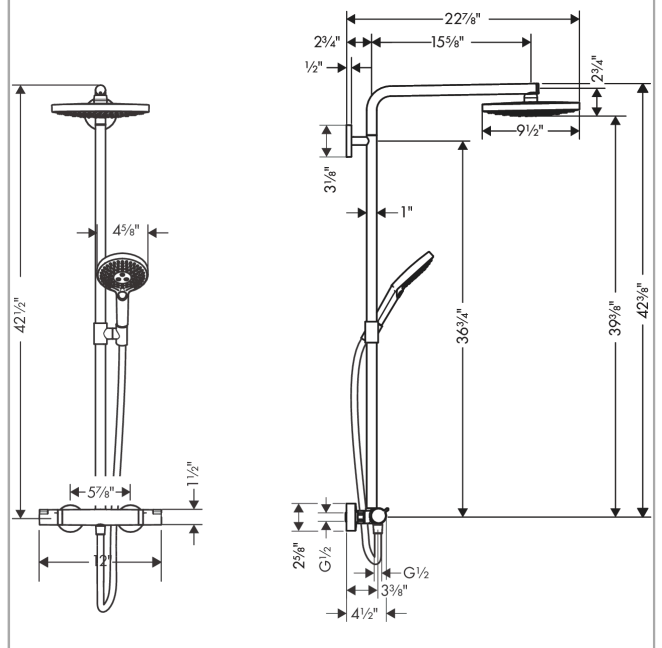

Scale drawing