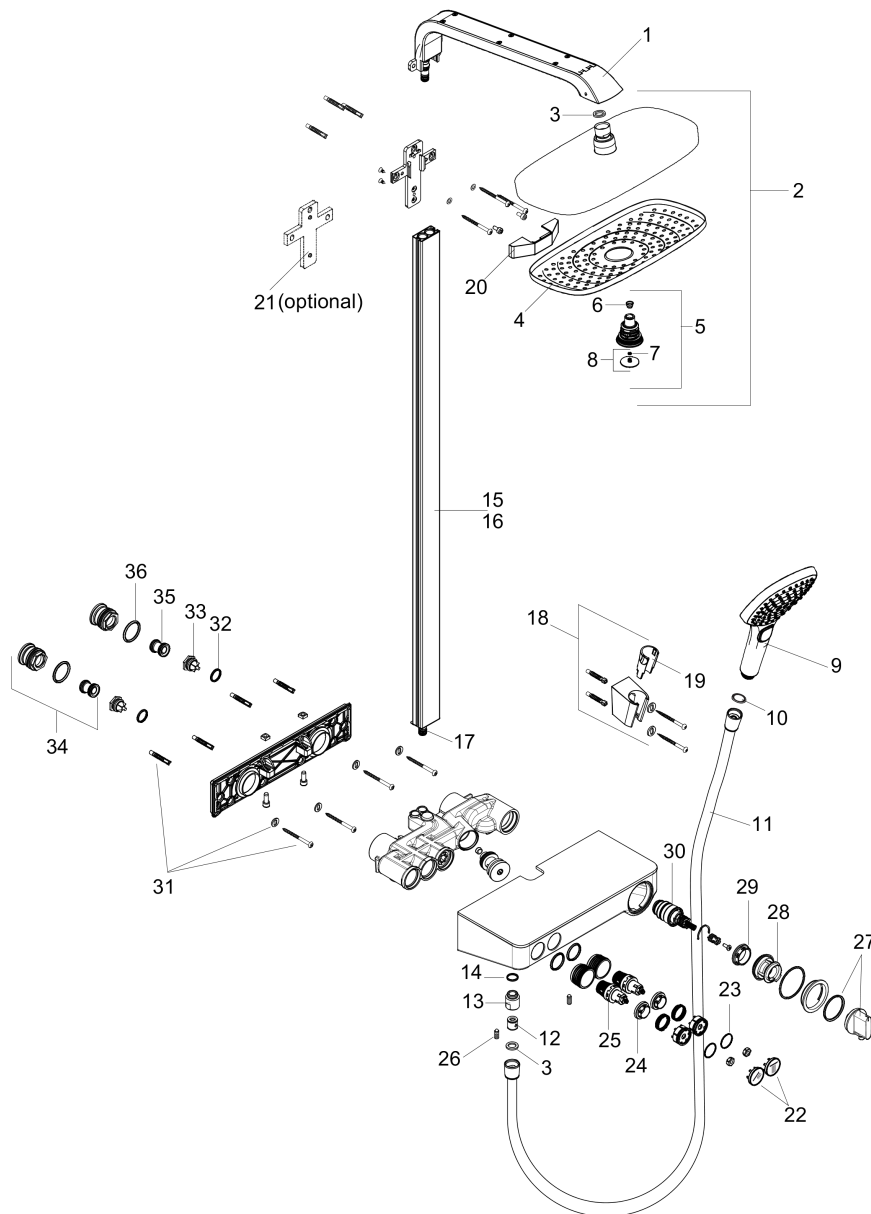

#### Features

- consists of: Showerhead, Handshower, Thermostatic shower mixer, Handshower hose, Handshower holder
- Flow: 2.0 GPM (7.6 L/Min)
- Outlets may be operated simultaneously (maximum combined flow of 2.0 GPM)
- Shower outlet flow: 2.0 GPM (7.6 L/min)
- Anti-scald 100° safety stop
- Convenient diversion via Select button
- Exposed installation
- Thermostatic cartridge

### Product image

### Scale drawing

**Raindance Select E**  
**Showerpipe 300 with Select Shower Controls, 2.0 GPM**  
 Finishes : **white/chrome** Part no. : **27126401**

**Exploded drawing**

Year of production: >10/16

**Raindance Select E**  
**Showerpipe 300 with Select Shower Controls, 2.0 GPM**  
 Finishes : **white/chrome** Part no. : **27126401**

## Spare parts list

Year of production: >10/16

Pos.	Description	Part no.	Price	PU
1	shower arm	92144000	-	1
2	Overhead shower with female thread G½	04534400	-	1
3	seal	98058000	-	1
4	spray body	92126450	-	1
5	selector assy	98343000	-	1
6	filter	97735000	-	1
7	O-ring 3x1	98384000	-	1
8	cover	98344000	-	1
9	handshower	04528400	-	1
10	filter packing	94246000	-	1
11	shower hose 1,60 m	28276003	-	1
12	set of non return valves DW 15	94074000	-	1
13	Hose Connection	96044000	-	1
14	O-ring 14x2	98129000	-	1
15	pipe with cover (900 mm)	92145000	-	1
16	pipe with cover (1000 mm)	92467000	-	1
17	O-ring 9x1,5	98117000	-	1
18	shower holder	28331000	-	1
19	guide	98918000	-	1
20	cover	92142000	-	1
21	tile-matching-disk	92143000	-	1
22	set of symbols	98367000	-	1
23	O-ring 20x1	98140000	-	1
24	nut	98368000	-	1
25	shut off unit	95758000	-	1
26	hollow set screw M6x16 including o-ring 29x3	98372000	-	1
27	handle for thermostat	98369000	-	1
28	safety set	98370000	-	1
29	nut	98913000	-	1
30	thermostat cartridge	98282000	-	1
31	mounting set	96179000	-	1
32	O-ring 17x2	98199000	-	1
33	non return valve (pressure-resistant up to 2 MPa)	95773000	-	1
34	set of S-unions	95772001	-	1
35	noise reduction	96429000	-	1
36	O-ring 29x3	98371000	-	1