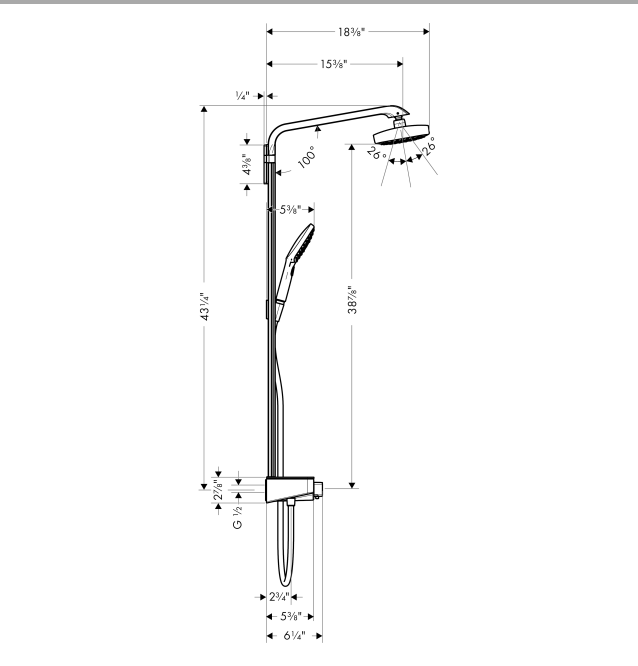

Scale drawing