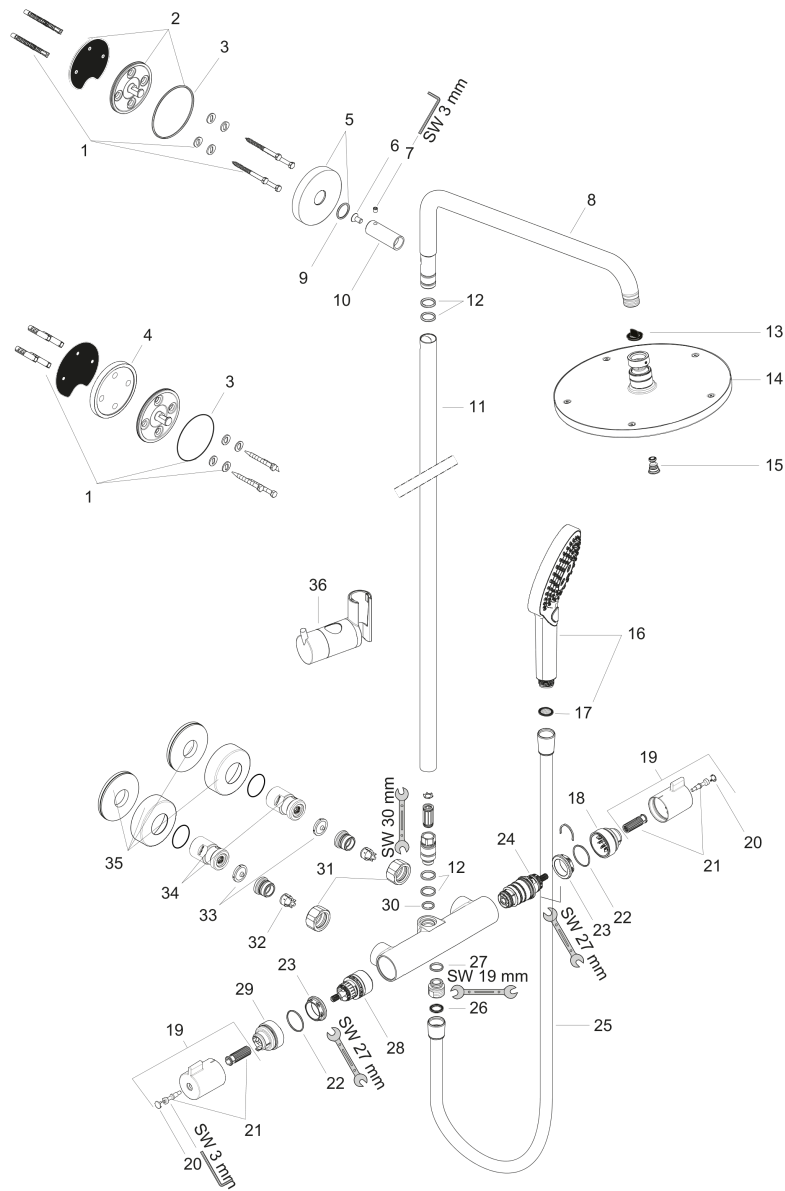

### Features

- consists of: Showerhead, Handshower, Thermostatic shower mixer, Handshower hose, Slider
- Flow: 2.5 GPM (9.5 L/Min)
- Outlets may not be operated simultaneously
- Shower outlet flow: 2.5 GPM (9.5 L/Min)
- Shower arm swivels left and right
- Anti-scald 100° safety stop
- Integrated volume control/diverter for 2 functions
- Exposed installation
- Thermostatic cartridge
- Built-in service stops

## Scale drawing

**Raindance S**  
**Showerpipe 240 1-Jet, 2.5 GPM**  
 Finishes : **chrome**    Part no. : **27115001**

**Exploded drawing**

Year of production: >01/16

### Showerpipe 240 1-Jet, 2.5 GPM

Finishes : **chrome** Part no. : **27115001**

#### Spare parts list

Year of production: >01/16

Pos.	Description	Part no.	Price	PU
1	mounting set	98716000	-	1
2	wall flange	95687000	-	1
3	O-ring 72x2	98395000	-	1
4	tile-matching-disk	98681000	-	1
5	escutcheon Ø 80 mm	95691000	-	1
6	screw	92137000	-	1
7	hollow set screw M6x5	98447000	-	1
8	shower arm	95916000	-	1
9	O-ring 20x2	98165000	-	1
10	sleeve	92166000	-	1
11	pipe 1030 mm	95915000	-	1
12	O-ring 15x2,5	98131000	-	1
13	filter packing	88649000	-	1
14	head shower Ø 240 mm	92210001	-	1
15	air jet	95794000	-	1
16	handshower	26531001	-	1
17	filter packing	94246000	-	1
18	safety set for temperature control	95839001	-	1
19	handle	95836001	-	1
20	cover cap	95433000	-	1
21	handle fixing set	95843001	-	1
22	O-ring 26x1,5	98390000	-	1
23	nut	98913000	-	1
24	thermostat cartridge	98282001	-	1
25	shower hose 1,60 m	28276003	-	1
26	seal	98058000	-	1
27	O-ring 14x2	98129000	-	1
28	shut off unit with selector	98283000	-	1
29	stop ring for flow control	95927000	-	1
30	O-ring 12x2,25	98382000	-	1
31	set of nuts	96157000	-	1
32	non return valve	96737000	-	1
33	filter packing	96922000	-	1
34	isolation valve	98341000	-	1
35	escutcheon	98340000	-	1
36	support, assy	97651000	-	1