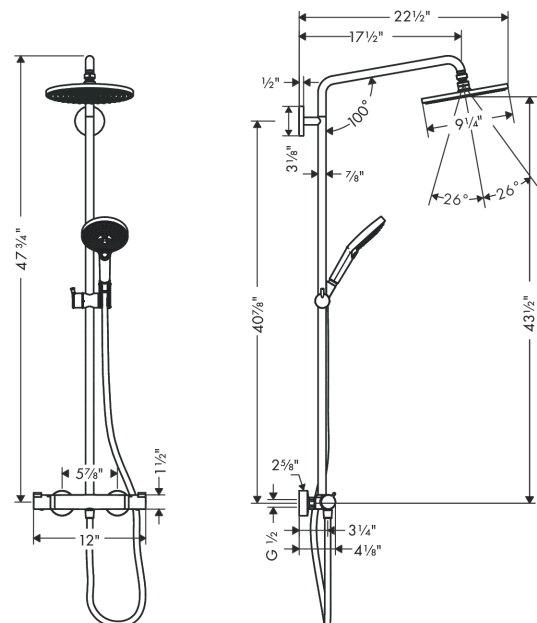

**Raindance S**  
**Showerpipe 240 1-Jet, 2.5 GPM**  
 Finishes : **chrome** Part no. : **27115001**

### Features

- consists of: Showerhead, Handshower, Thermostatic shower mixer, Handshower hose, Slider
- Flow: 2.5 GPM (9.5 L/Min)
- Outlets may not be operated simultaneously
- Shower outlet flow: 2.5 GPM (9.5 L/Min)
- Shower arm swivels left and right
- Anti-scald 100° safety stop
- Integrated volume control/diverter for 2 functions
- Exposed installation
- Thermostatic cartridge
- Built-in service stops

## Scale drawing

**Raindance S**  
**Showerpipe 240 1-Jet, 2.5 GPM**  
 Finishes : **chrome**    Part no. : **27115001**

**Exploded drawing**

Year of production: >01/16

#### Spare parts list

Year of production: >01/16

Pos.	Description	Part no.	Price	PU
1	mounting set	98716000	-	1
2	wall flange	95687000	-	1
3	O-ring 72x2	98395000	-	1
4	tile-matching-disk	98681000	-	1
5	escutcheon Ø 80 mm	95691000	-	1
6	screw	92137000	-	1
7	hollow set screw M6x5	98447000	-	1
8	shower arm	95916000	-	1
9	O-ring 20x2	98165000	-	1
10	sleeve	92166000	-	1
11	pipe 1030 mm	95915000	-	1
12	O-ring 15x2,5	98131000	-	1
13	filter packing	88649000	-	1
14	head shower Ø 240 mm	92210001	-	1
15	air jet	95794000	-	1
16	handshower	26531001	-	1
17	filter packing	94246000	-	1
18	safety set for temperature control	95839001	-	1
19	handle	95836001	-	1
20	cover cap	95433000	-	1
21	handle fixing set	95843001	-	1
22	O-ring 26x1,5	98390000	-	1
23	nut	98913000	-	1
24	thermostat cartridge	98282001	-	1
25	shower hose 1,60 m	28276003	-	1
26	seal	98058000	-	1
27	O-ring 14x2	98129000	-	1
28	shut off unit with selector	98283000	-	1
29	stop ring for flow control	95927000	-	1
30	O-ring 12x2,25	98382000	-	1
31	set of nuts	96157000	-	1
32	non return valve	96737000	-	1
33	filter packing	96922000	-	1
34	isolation valve	98341000	-	1
35	escutcheon	98340000	-	1
36	support, assy	97651000	-	1