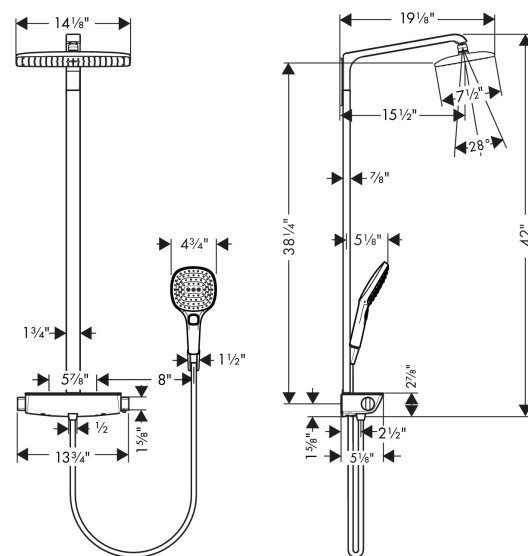

Raindance E

Showerpipe 360 1-Jet, 2.5 GPM

Finishes : **white/chrome** Part no. : **27112401**

Description

Features

- consists of: Showerhead, Handshower, Thermostatic shower mixer, Handshower hose, Handshower holder
- Flow: 2.5 GPM (9.5 L/Min)
- Outlets may not be operated simultaneously
- Shelf: Shelf made of safety glass
- Shower outlet flow: 2.5 GPM (9.5 L/Min)
- Anti-scald 100° safety stop
- Integrated volume control/diverter for 2 functions
- Exposed installation
- Thermostatic cartridge

Item details

List Price

\$ 1,925.00

Technology

Compliance

Product image

Scale drawing

Raindance E
Showerpipe 360 1-Jet, 2.5 GPM
Finishes : **white/chrome** Part no. : **27112401**

Exploded drawing

Year of production: >04/14

Raindance E

Showerpipe 360 1-Jet, 2.5 GPM

Finishes : **white/chrome** Part no. : **27112401**

Spare parts list

Year of production: >04/14

Pos.	Description	Part no.	Price	PU
1	shower arm	92267000	-	1
2	filter	97735000	-	1
3	filter packing	94246000	-	1
4	shower hose 1,60 m	28276003	-	1
5	seal	98058000	-	1
6	pipe with cover (850 mm)	92265000	-	1
7	escutcheon	98478401	-	1
8	O-ring 14x2	98129000	-	1
9	shower holder	28331000	-	1
10	guide	98918000	-	1
11	tile-matching-disk	95960000	-	1
12	handle for thermostat	95770000	-	1
13	safety set	95771000	-	1
14	nut	98913000	-	1
15	handle	95957000	-	1
16	shut off unit with selector	98283000	-	1
17	O-ring 17x2	98199000	-	1
18	non return valve (pressure-resistant up to 2 MPa)	95773000	-	1
19	set of S-unions	95772001	-	1
20	handshower	26521401	-	1
21	thermostat cartridge	98282000	-	1
22	handle fixing set	92130000	-	1