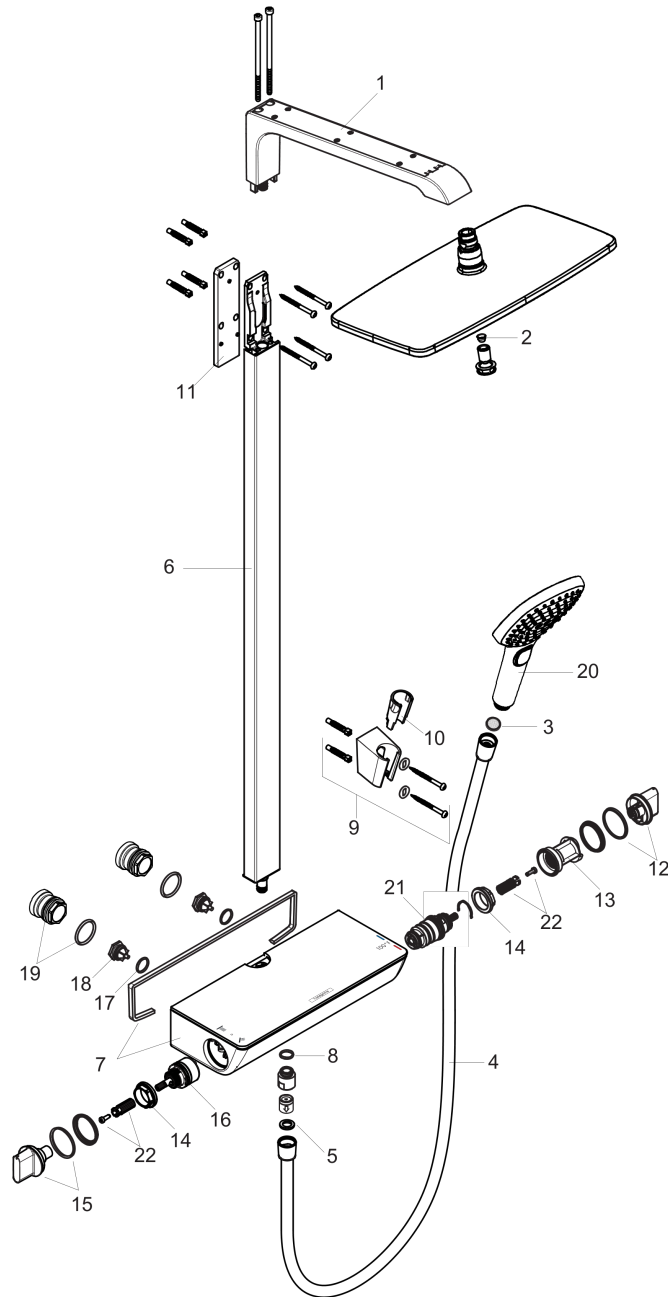

Raindance E

Showerpipe 360 1-Jet, 2.5 GPM

Finishes : **white/chrome** Part no. : **27112401**

Description

Features

- consists of: Showerhead, Handshower, Thermostatic shower mixer, Handshower hose, Handshower holder
- Flow: 2.5 GPM (9.5 L/Min)
- Outlets may not be operated simultaneously
- Shelf: Shelf made of safety glass
- Shower outlet flow: 2.5 GPM (9.5 L/Min)
- Anti-scald 100° safety stop
- Integrated volume control/diverter for 2 functions
- Exposed installation
- Thermostatic cartridge

Item details

List Price

\$ 1,925.00

Technology

Compliance

Product image

Scale drawing

Raindance E
Showerpipe 360 1-Jet, 2.5 GPM
Finishes : **white/chrome** Part no. : **27112401**

Exploded drawing

Year of production: >04/14

Raindance E

Showerpipe 360 1-Jet, 2.5 GPM

Finishes : **white/chrome** Part no. : **27112401**

Spare parts list

Year of production: >04/14

Pos.	Description	Part no.	Price	PU
1	shower arm	92267000	-	1
2	filter	97735000	-	1
3	filter packing	94246000	-	1
4	shower hose 1,60 m	28276003	-	1
5	seal	98058000	-	1
6	pipe with cover (850 mm)	92265000	-	1
7	escutcheon	98478401	-	1
8	O-ring 14x2	98129000	-	1
9	shower holder	28331000	-	1
10	guide	98918000	-	1
11	tile-matching-disk	95960000	-	1
12	handle for thermostat	95770000	-	1
13	safety set	95771000	-	1
14	nut	98913000	-	1
15	handle	95957000	-	1
16	shut off unit with selector	98283000	-	1
17	O-ring 17x2	98199000	-	1
18	non return valve (pressure-resistant up to 2 MPa)	95773000	-	1
19	set of S-unions	95772001	-	1
20	handshower	26521401	-	1
21	thermostat cartridge	98282000	-	1
22	handle fixing set	92130000	-	1