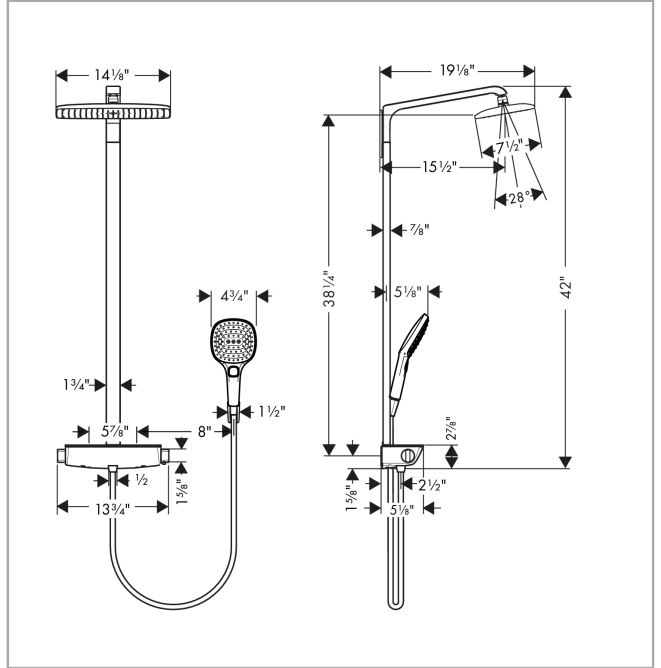

Raindance E
Showerpipe 360 1-Jet, 2.5 GPM
Finishes : **chrome** Part no. : **27112001**

Description

Features

- consists of: Showerhead, Handshower, Thermostatic shower mixer, Handshower hose, Handshower holder
- Flow: 2.5 GPM (9.5 L/Min)
- Outlets may not be operated simultaneously
- Shelf: Shelf made of safety glass
- Shower outlet flow: 2.5 GPM (9.5 L/Min)
- Anti-scald 100° safety stop
- Integrated volume control/diverter for 2 functions
- Exposed installation
- Thermostatic cartridge

Item details

List Price \$ 1,925.00

Technology

Compliance

Product image

Scale drawing

Raindance E
Showerpipe 360 1-Jet, 2.5 GPM
 Finishes : **chrome** Part no. : **27112001**

Exploded drawing

Year of production: >04/14

Raindance E
Showerpipe 360 1-Jet, 2.5 GPM
 Finishes : **chrome** Part no. : **27112001**

Spare parts list

Year of production: >04/14

Pos.	Description	Part no.	Price	PU
1	shower arm	92267000	-	1
2	filter	97735000	-	1
3	filter packing	94246000	-	1
4	shower hose Isiflex'B 1,60 m	28276000	-	1
5	seal	98058000	-	1
6	pipe with cover (850 mm)	92265000	-	1
7	escutcheon	98478001	-	1
8	O-ring 14x2	98129000	-	1
9	shower holder	28331000	-	1
10	guide	98918000	-	1
11	tile-matching-disk	95960000	-	1
12	handle for thermostat	95770000	-	1
13	safety set	95771000	-	1
14	nut	98913000	-	1
15	handle	95957000	-	1
16	shut off unit with selector	98283000	-	1
17	O-ring 17x2	98199000	-	1
18	non return valve (pressure-resistant up to 2 MPa)	95773000	-	1
19	set of S-unions	95772001	-	1
20	handshower	26521001	-	1
21	thermostat cartridge	98282001	-	1
22	handle fixing set	92130000	-	1