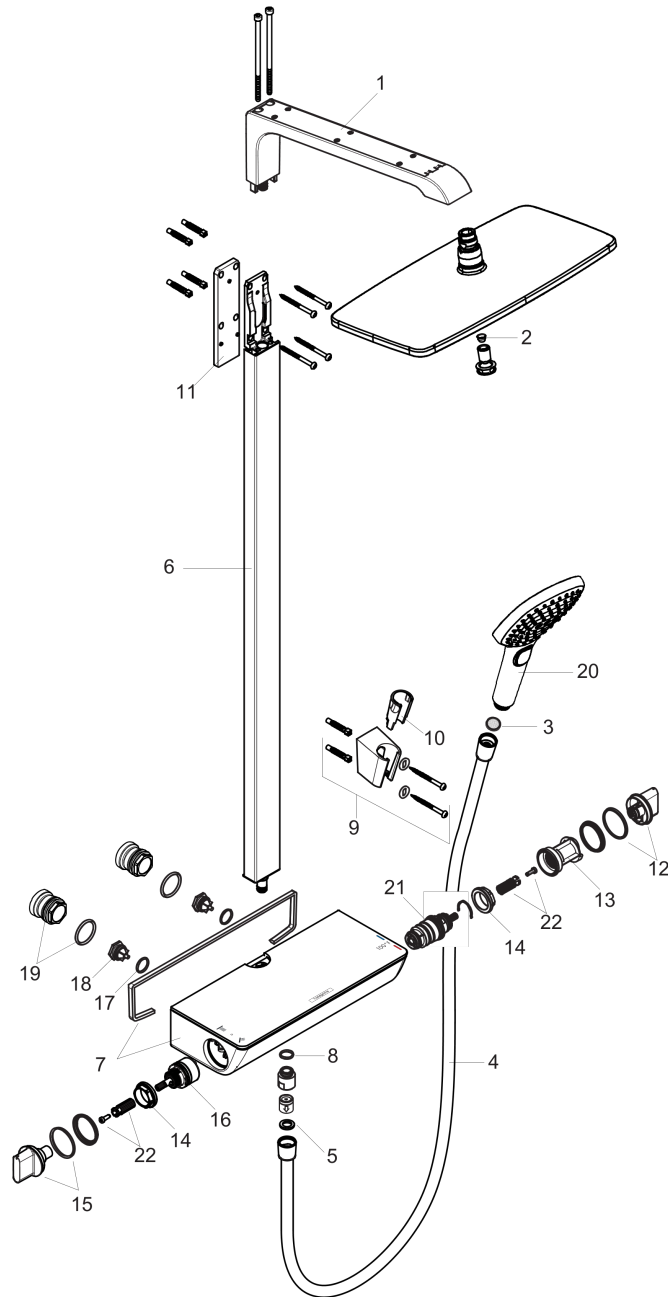

Raindance E
Showerpipe 360 1-Jet, 2.5 GPM
Finishes : **chrome** Part no. : **27112001**

Description

Features

- consists of: Showerhead, Handshower, Thermostatic shower mixer, Handshower hose, Handshower holder
- Flow: 2.5 GPM (9.5 L/Min)
- Outlets may not be operated simultaneously
- Shelf: Shelf made of safety glass
- Shower outlet flow: 2.5 GPM (9.5 L/Min)
- Anti-scald 100° safety stop
- Integrated volume control/diverter for 2 functions
- Exposed installation
- Thermostatic cartridge

Item details

List Price \$ 1,925.00

Technology

Compliance

Product image

Scale drawing

Raindance E
Showerpipe 360 1-Jet, 2.5 GPM
 Finishes : **chrome** Part no. : **27112001**

Exploded drawing

Year of production: >04/14

Raindance E
Showerpipe 360 1-Jet, 2.5 GPM
 Finishes : **chrome** Part no. : **27112001**

Spare parts list

Year of production: >04/14

Pos.	Description	Part no.	Price	PU
1	shower arm	92267000	-	1
2	filter	97735000	-	1
3	filter packing	94246000	-	1
4	shower hose Isiflex'B 1,60 m	28276000	-	1
5	seal	98058000	-	1
6	pipe with cover (850 mm)	92265000	-	1
7	escutcheon	98478001	-	1
8	O-ring 14x2	98129000	-	1
9	shower holder	28331000	-	1
10	guide	98918000	-	1
11	tile-matching-disk	95960000	-	1
12	handle for thermostat	95770000	-	1
13	safety set	95771000	-	1
14	nut	98913000	-	1
15	handle	95957000	-	1
16	shut off unit with selector	98283000	-	1
17	O-ring 17x2	98199000	-	1
18	non return valve (pressure-resistant up to 2 MPa)	95773000	-	1
19	set of S-unions	95772001	-	1
20	handshower	26521001	-	1
21	thermostat cartridge	98282001	-	1
22	handle fixing set	92130000	-	1