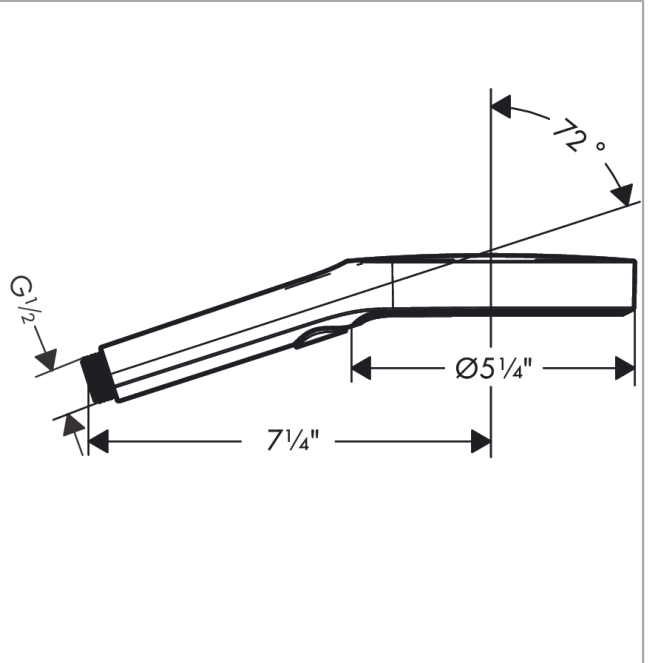

Rainfinity

Handshower 130 3-Jet, 2.5 GPM

Finishes : **matte white** Part no. : **26864701**

Description

Features

- Spray modes: PowderRain, Intense PowderRain, MonoRain
- Select button for comfortable alternation of spray modes
- Flow: 2.5 GPM (9.5 L/Min)
- Spray face surface: graphite

Item details

List Price \$ 250.00

Technology

Compliance

Product image

Scale drawing

Rainfinity

Handshower 130 3-Jet, 2.5 GPM

Finishes : **matte white** Part no. : **26864701**

Exploded drawing

Year of production: >01/20

Rainfinity
Handshower 130 3-Jet, 2.5 GPM
 Finishes : **matte white** Part no. : **26864701**

Spare parts list

Year of production: >01/20

Pos.	Description	Part no.	Price	PU
1	filter	92672000	-	1
2	seal	98058000	-	1