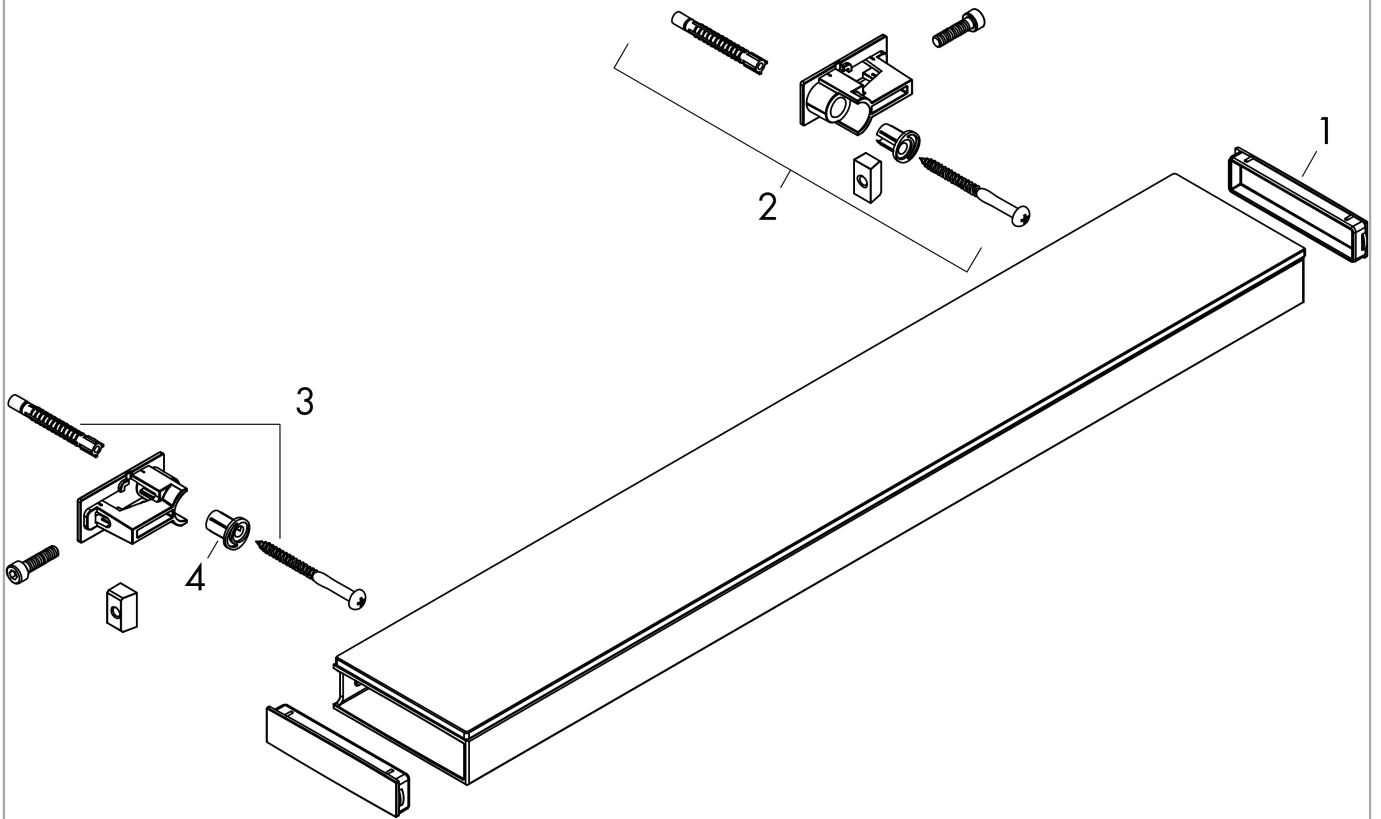

**Rainfinity
Shelf 500**

Finishes : **chrome** Part no. : **26844000**

Description

Features

- Metal
- shelf made of safety glass
- Surface of the shelf at color variant -000 = mirror glass, at color variant -700 = graphite color, satined
- Wall-mounted

Item details

List Price \$ 275.00

Product image

Scale drawing

**Rainfinity
Shelf 500**

Finishes : **chrome** Part no. : **26844000**

Exploded drawing

Year of production: >07/19

**Rainfinity
Shelf 500**

Finishes : **chrome** Part no. : **26844000**

Spare parts list

Year of production: >07/19

Pos.	Description	Part no.	Price	PU
1	cover	93516000	-	1
2	support cpl.	93515000	-	1
3	mounting set	96179000	-	1
4	excentric socket	97604000	-	1