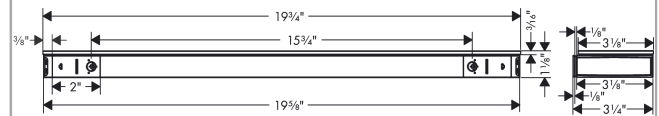

**Rainfinity
Shelf 500**

Finishes : **chrome** Part no. : **26844000**

Description

Features

- Metal
- shelf made of safety glass
- Surface of the shelf at color variant -000 = mirror glass, at color variant -700 = graphite color, satined
- Wall-mounted

Item details

List Price \$ 275.00

Product image

Scale drawing

**Rainfinity
Shelf 500**

Finishes : **chrome** Part no. : **26844000**

Exploded drawing

Year of production: >07/19

**Rainfinity
Shelf 500**

Finishes : **chrome** Part no. : **26844000**

Spare parts list

Year of production: >07/19

Pos.	Description	Part no.	Price	PU
1	cover	93516000	-	1
2	support cpl.	93515000	-	1
3	mounting set	96179000	-	1
4	excentric socket	97604000	-	1