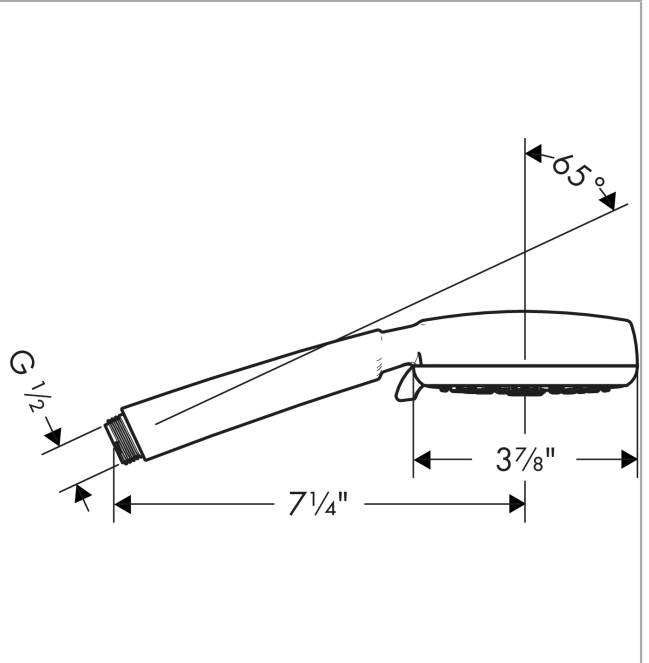

Crometta 100
Handshower 3-Jet, 1.8 GPM
 Finishes : **white/chrome** Part no. : **26833401**

Description

Features

- 75 no-clog spray channels
- Spray modes: Full, Pulsating Massage, Intense Turbo
- Flow: 1.8 GPM (6.8 L/Min)
- Easy-to-clean white spray face

Item details

List Price \$ 73.00

Technology

Compliance

Product image

Scale drawing

Crometta 100
Handshower 3-Jet, 1.8 GPM
Finishes : **white/chrome** Part no. : **26833401**

Exploded drawing

Year of production: >01/18

Crometta 100
Handshower 3-Jet, 1.8 GPM
 Finishes : **white/chrome** Part no. : **26833401**

Spare parts list

Year of production: >01/18

Pos.	Description	Part no.	Price	PU
1	filter packing	94246000	-	1