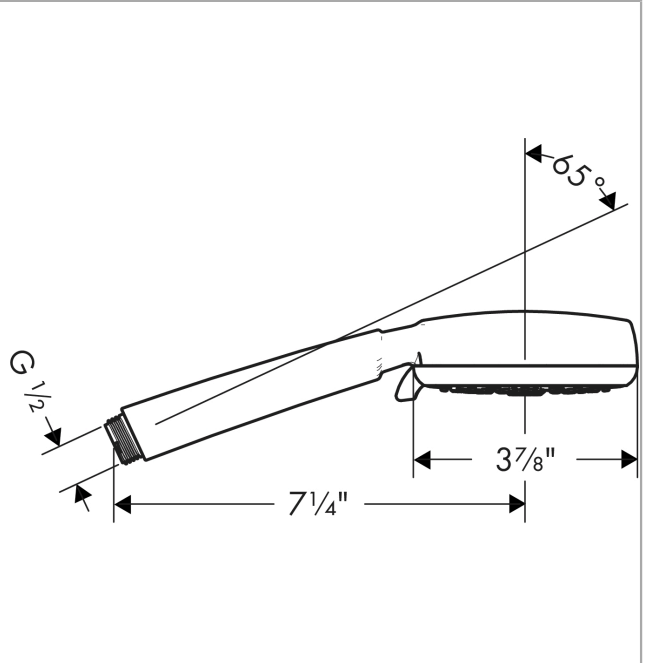

Crometta 100
Handshower Vario-Jet, 1.8 GPM
 Finishes : **white/chrome** Part no. : **26832401**

Description

Features

- 85 no-clog spray channels
- Spray modes: Vario-Jet (spray zones of variable intensity)
- Flow: 1.8 GPM (6.8 L/Min)
- Easy-to-clean white spray face

Item details

List Price \$ 63.00

Technology

Compliance

Product image

Scale drawing

Crometta 100
Handshower Vario-Jet, 1.8 GPM
Finishes : **white/chrome** Part no. : **26832401**

Exploded drawing

Year of production: >01/18

Crometta 100
Handshower Vario-Jet, 1.8 GPM
 Finishes : **white/chrome** Part no. : **26832401**

Spare parts list

Year of production: >01/18

Pos.	Description	Part no.	Price	PU
1	filter packing	94246000	-	1