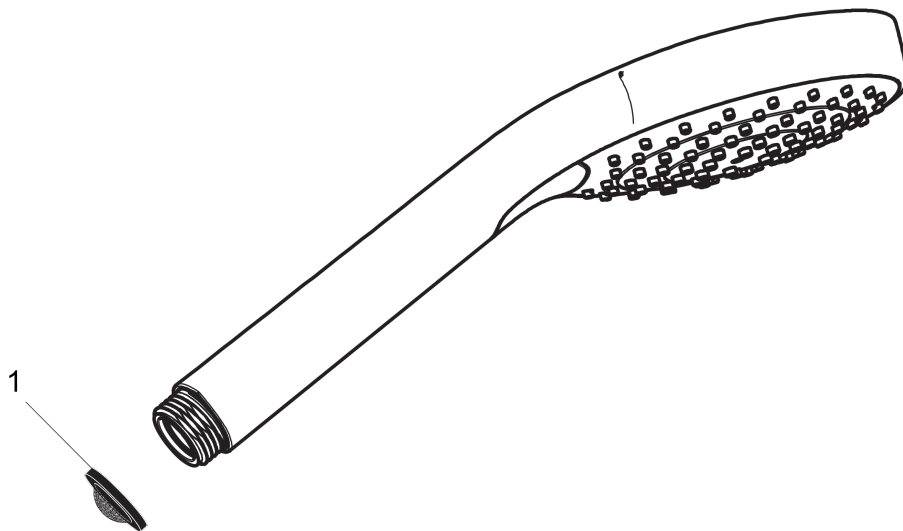

**Croma Select S**  
**Handshower 110 Vario-Jet, 2.5 GPM**  
 Finishes : **brushed nickel** Part no. : **26803821**

**Description**

**Features**

- Select button for comfortable alternation of spray modes
- 79 no-clog spray channels
- Spray modes: Vario-Jet (spray zones of variable intensity)
- Flow: 2.5 GPM (9.5 L/Min)
- Easy-to-clean white spray face

**Item details**

List Price \$ 167.00

**Technology**

**Product image**

**Scale drawing**

**Croma Select S**  
**Handshower 110 Vario-Jet, 2.5 GPM**  
Finishes : **brushed nickel**    Part no. : **26803821**

**Exploded drawing**

Year of production: >10/16

**Croma Select S**  
**Handshower 110 Vario-Jet, 2.5 GPM**  
 Finishes : **brushed nickel**    Part no. : **26803821**

**Spare parts list**

Year of production: >**10/16**