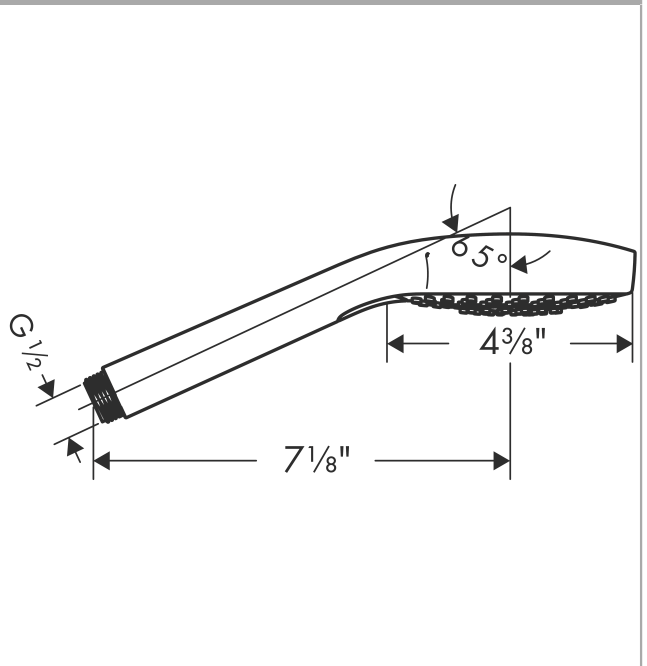

**Croma Select S**  
**Handshower 110 Vario-Jet, 2.5 GPM**  
 Finishes : **brushed nickel** Part no. : **26803821**

**Description**

**Features**

- Select button for comfortable alternation of spray modes
- 79 no-clog spray channels
- Spray modes: Vario-Jet (spray zones of variable intensity)
- Flow: 2.5 GPM (9.5 L/Min)
- Easy-to-clean white spray face

**Item details**

List Price \$ 167.00

**Technology**

**Product image**

**Scale drawing**

**Croma Select S**  
**Handshower 110 Vario-Jet, 2.5 GPM**  
Finishes : **brushed nickel**    Part no. : **26803821**

**Exploded drawing**

Year of production: >10/16

**Croma Select S**  
**Handshower 110 Vario-Jet, 2.5 GPM**  
 Finishes : **brushed nickel**    Part no. : **26803821**

**Spare parts list**

Year of production: >**10/16**